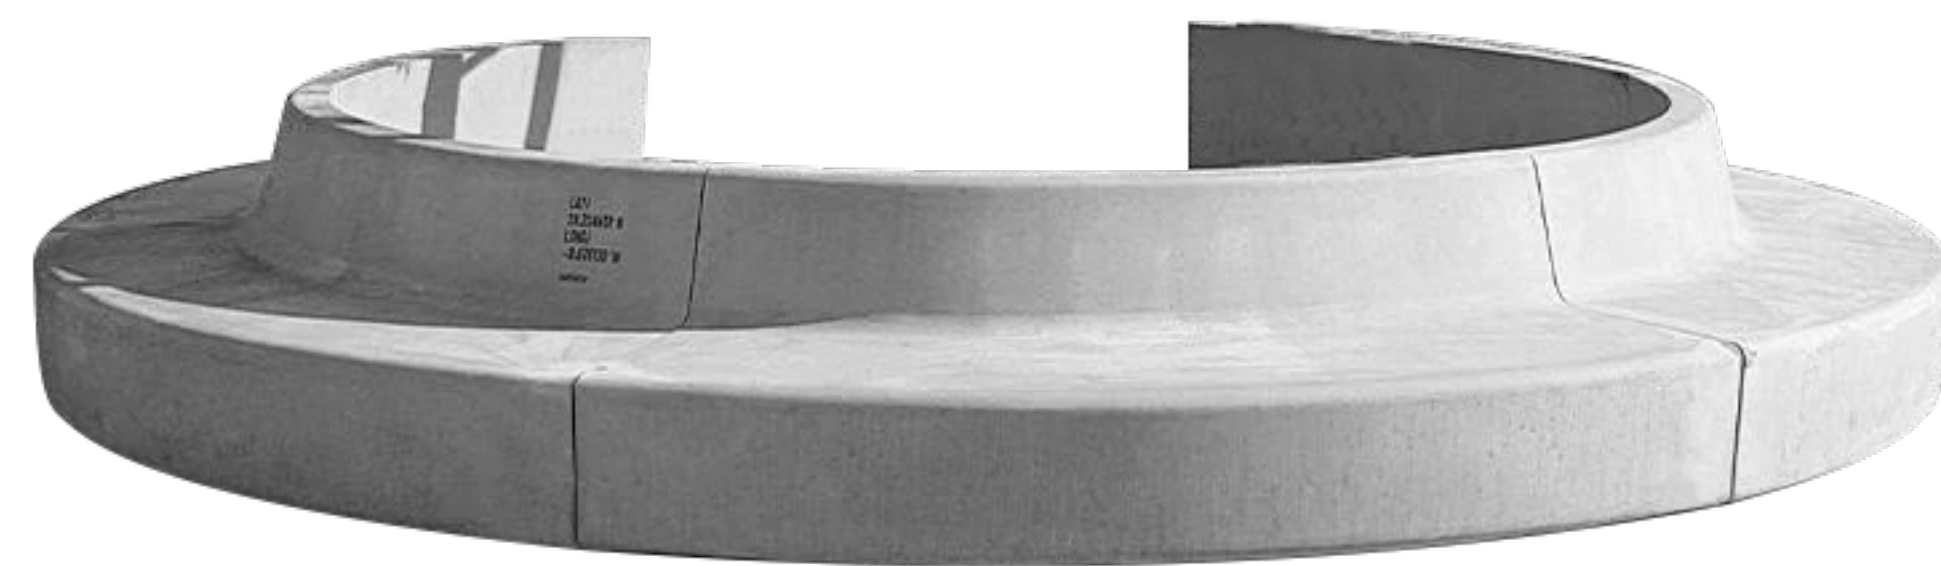

GRC Bench

L260CM

\$1,192

210*座位H40cm

\$950

GRC Bench

210*座位H40cm

\$647