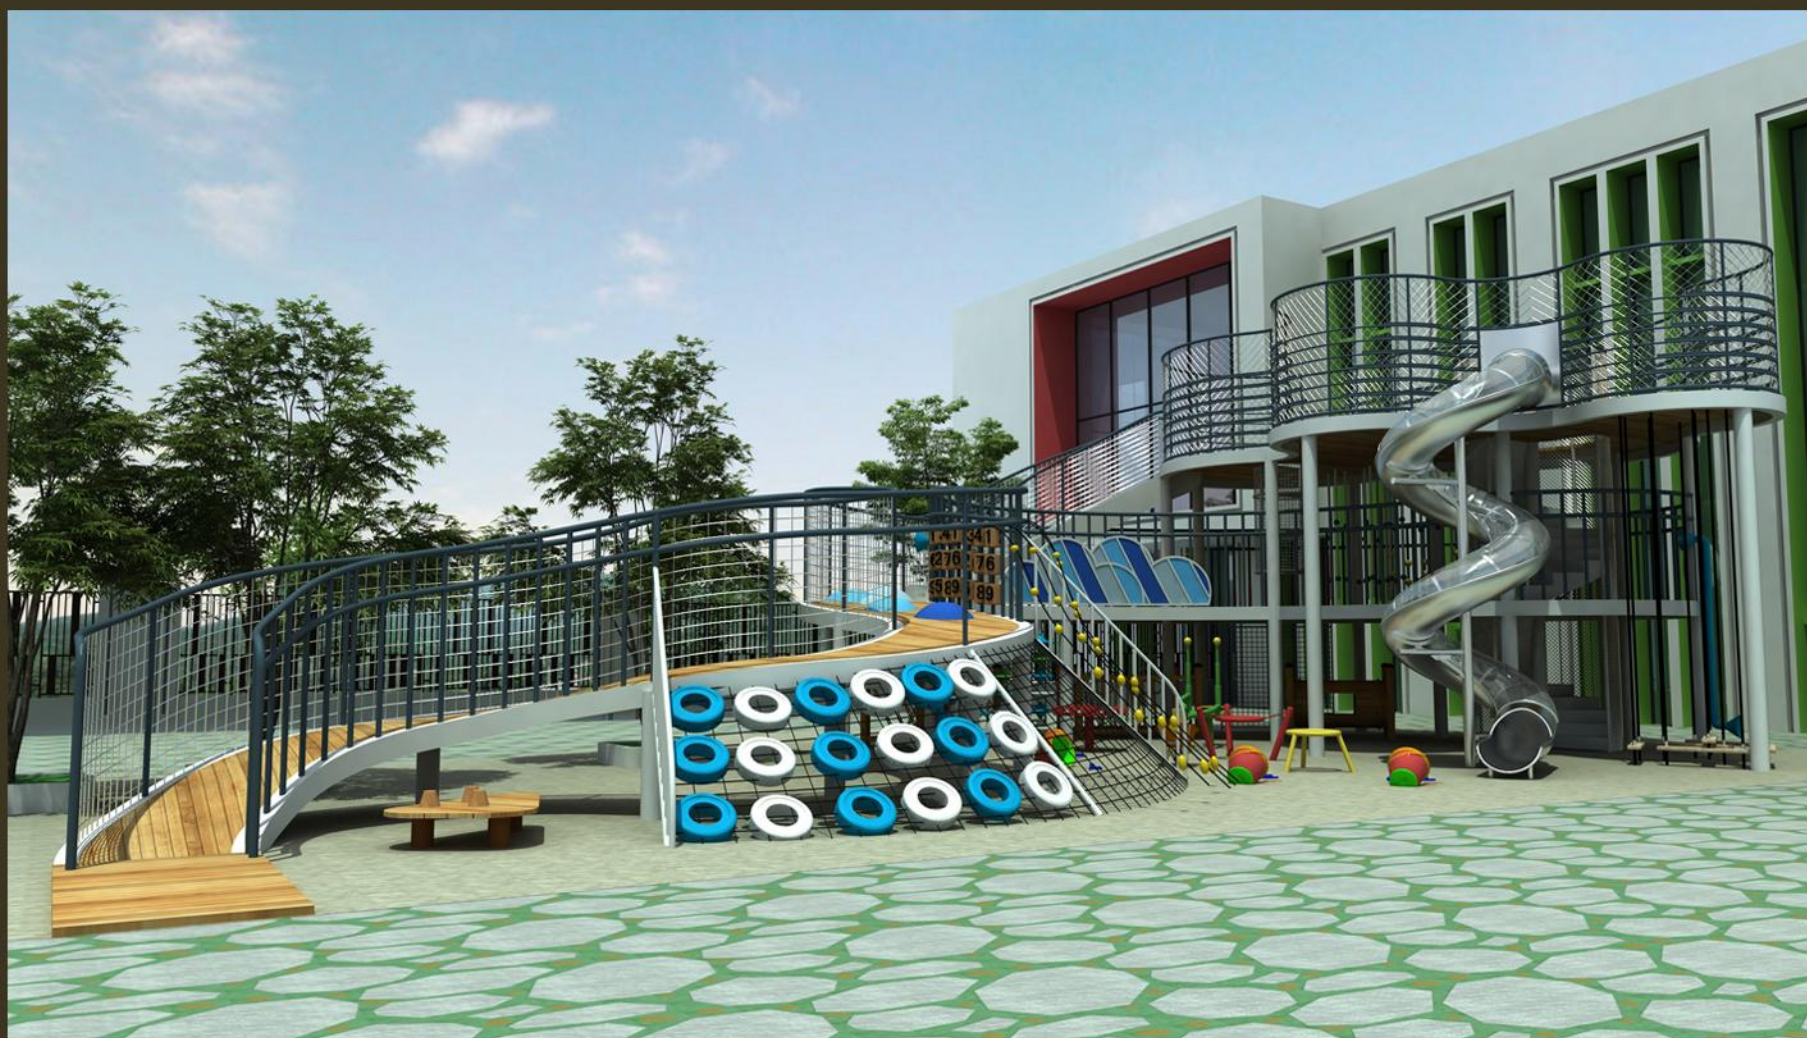

210301 非标定制

使用者建议年龄 (Aged for): 3—15

按场地面积定价