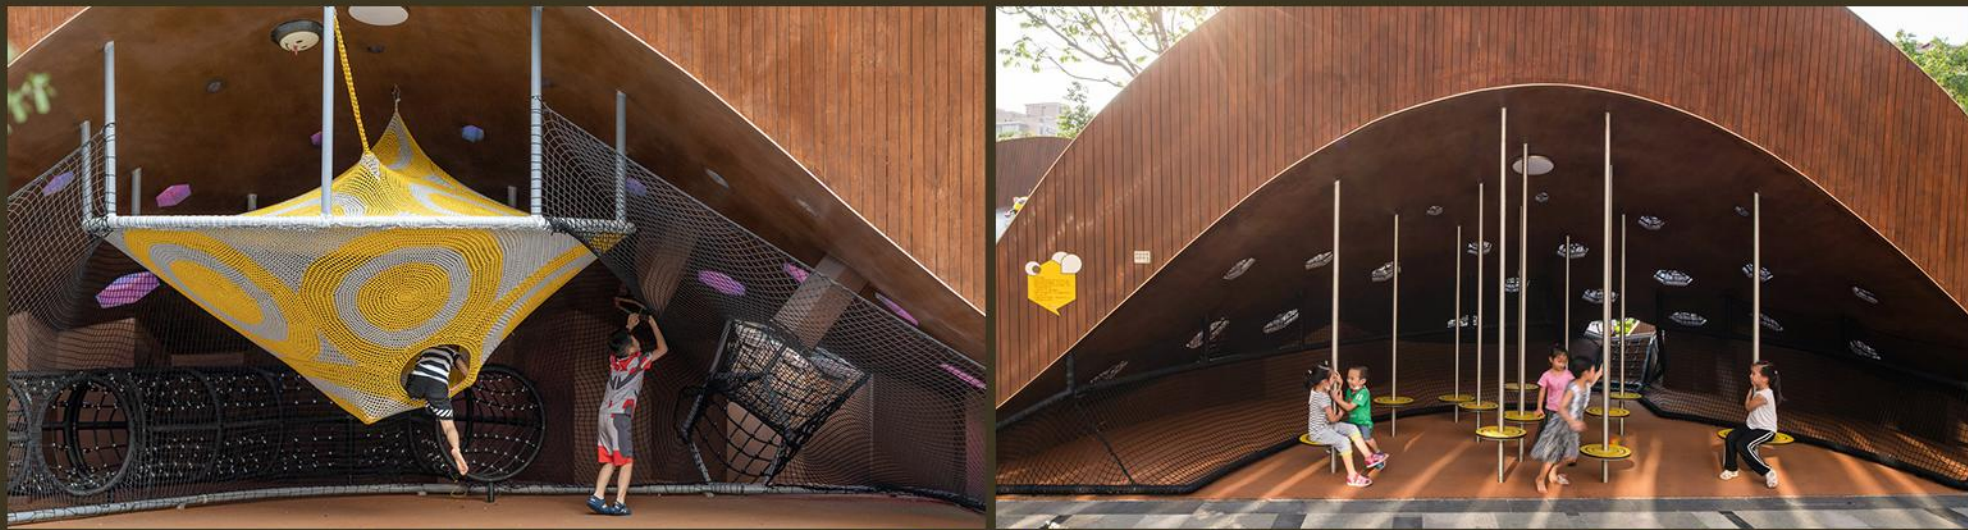

Outdoor Park 户外公园系列 Series

希望这个乐园可以陪伴小朋友整个童年，当他长大，回忆童年时，总能想起蜂巢乐园带给他的快乐，也记起那时的蜜蜂朋友……希望那些自然、纯洁、天真的东西可以作为筑成他们内心坚实堡垒的基石。

212801 蜂巢组合乐园

使用者建议年龄 (Aged for): 3—15

按场地面积定价