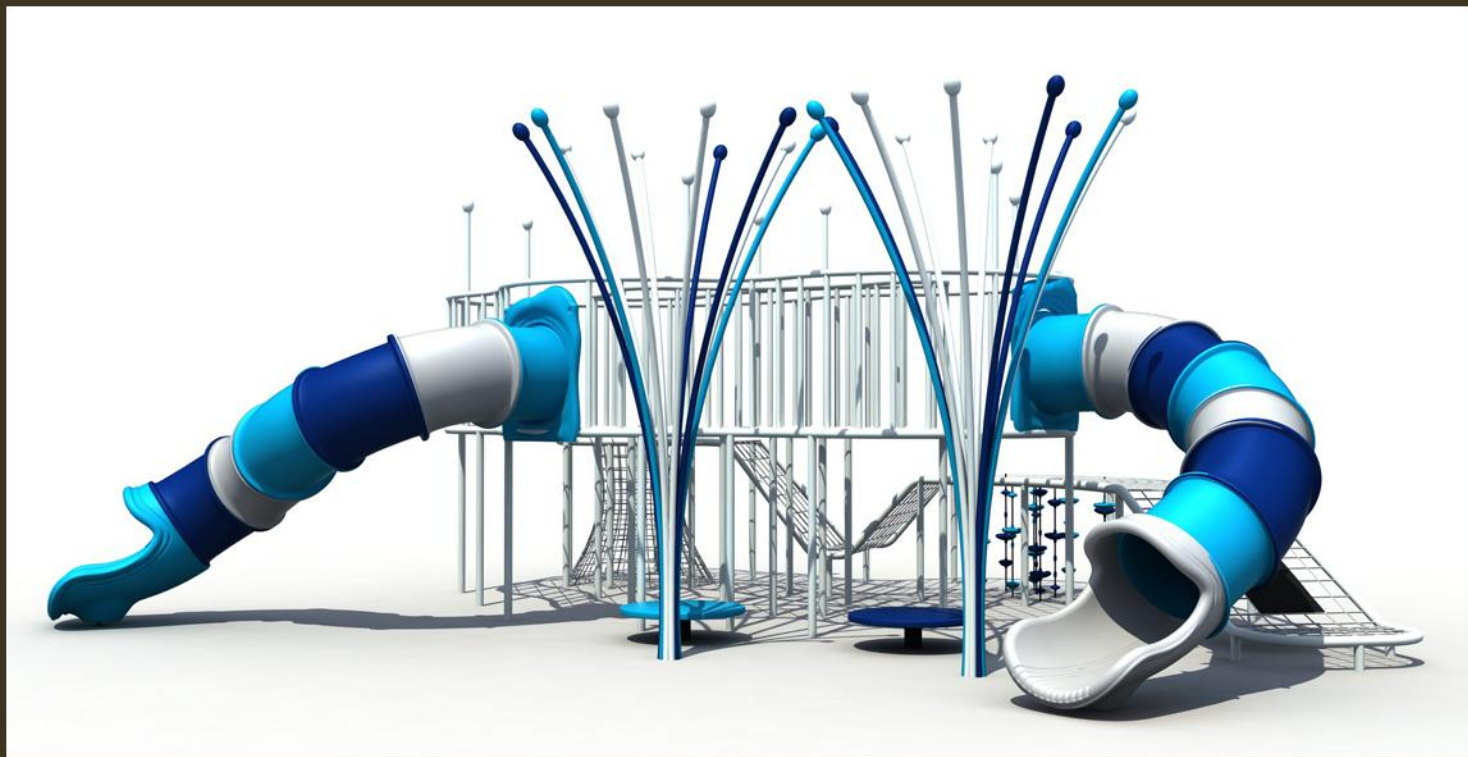

211901 非标定制

使用者建议年龄 (Aged for) : 3—15

按场地面积定价