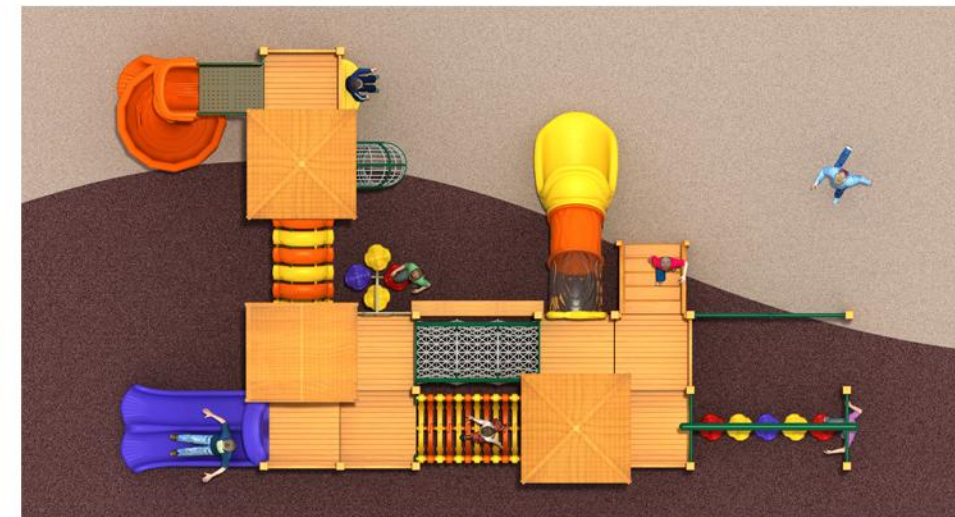

216301 网笼组合A

产品尺寸(Size): 1530x410x380cm

安全尺寸(Use zone): 1930x810x380cm

216401 网笼组合B

产品尺寸(Size): 2000x300x400cm

安全尺寸(Use zone): 2400x700x400cm

Climbing Combination Series

爬网组合系列

产品尺寸 (Size): 1500x110x380cm

安全尺寸 (Use zone): 1900x510x380cm

216601

产品尺寸 (Size): 780x530x380cm

安全尺寸 (Use zone): 1180x530x380cm

Wooden Slide Series

Children are vulnerable groups in game activities, Safety must be put in the first place in the design of site reconstruction.