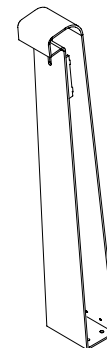

Hi bike rack