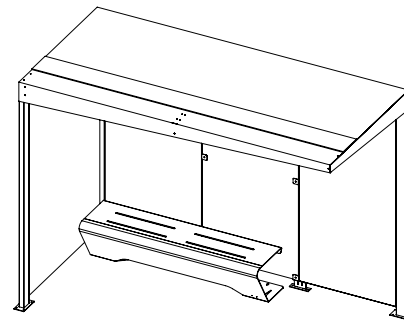

Wind

PAINTED STEEL
+ GLASS/
POLYCARBONATE