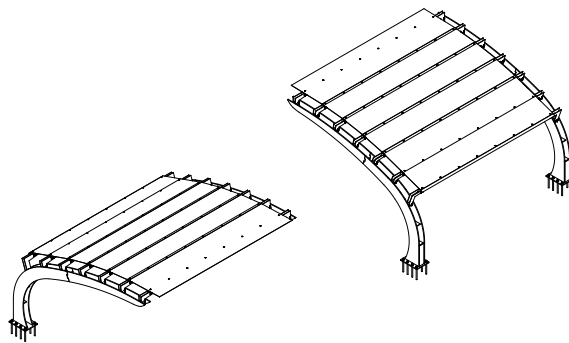

# Vela

PAINTED STEEL

GALVANIZED STEEL

STAINLESS STEEL

2915 mm

4700 mm

5030 mm