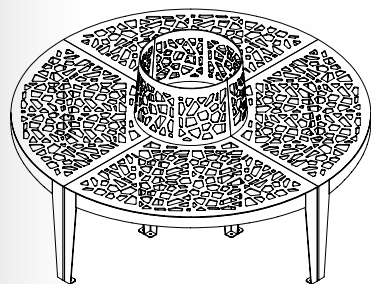

Coral round

COR-TEN® STEEL

PAINTED STEEL

707 mm

450 mm

1400 mm