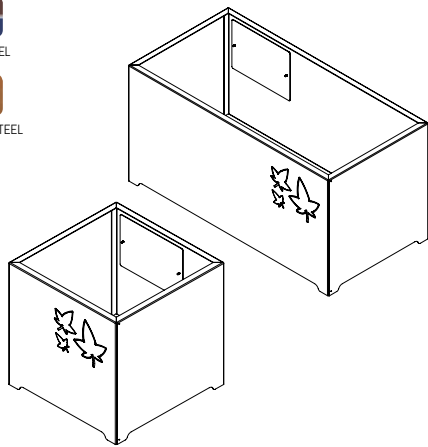

500 mm
500 / 1000 mm
500 mm
105 / 210 L