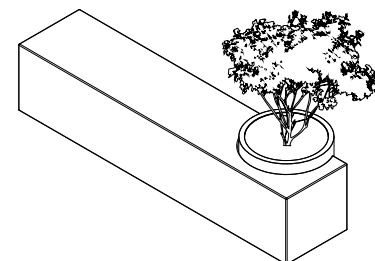

# S Combo

NEW

HPRC®  
+ PAINTED STEEL

410 mm

410 mm

410 mm

1795 mm