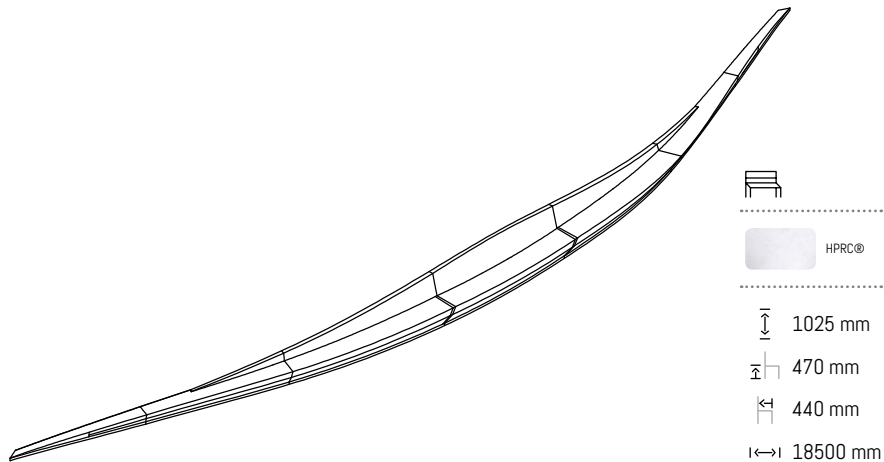

Sardina bench