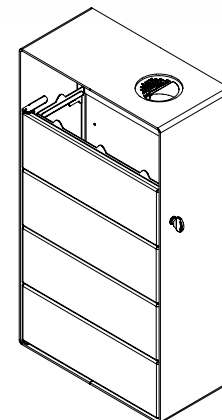

# Eight bin

PAINTED STEEL  
+ WOOD

900 mm

250 mm

500 mm

90 L

OPTION