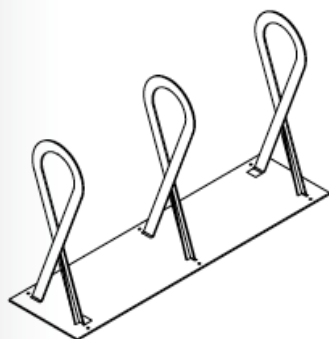

Fluxus

COR-TEN® STEEL

PAINTED STEEL

850 mm

400 mm

1480 mm