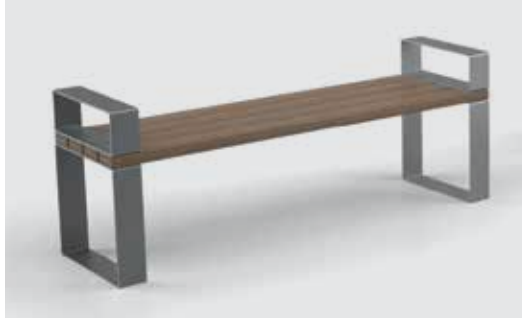

TO COMPLETE THE 'EIGHT' COLLECTION
BOLLARD / BIN / BIKE RACK

Eight bench

PAINTED STEEL
+ WOOD