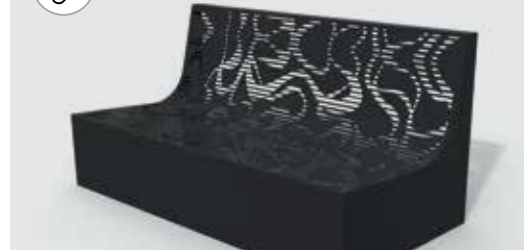

# Sillon

COR-TEN® STEEL  
PAINTED STEEL

605 mm 520 mm  
453 mm 650 mm