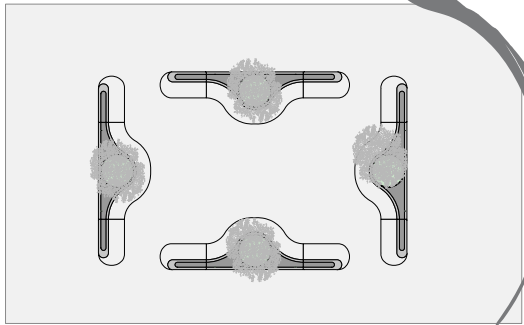

# Smarty

450 mm

564 mm

2100 mm

NEW

# Soul

— DESIGNED BY  
AG&P  
greenscape  
+  
cattaneo  
DESIGN

800 mm

1460 mm

3410 mm

NEW

VARIOUS  
COMBINAISONS

NEW