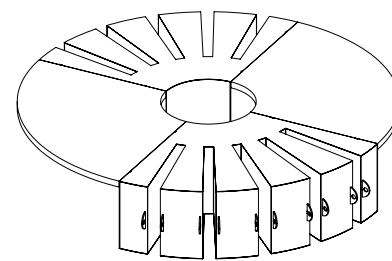

Round B

PAINTED STEEL
+ WOOD