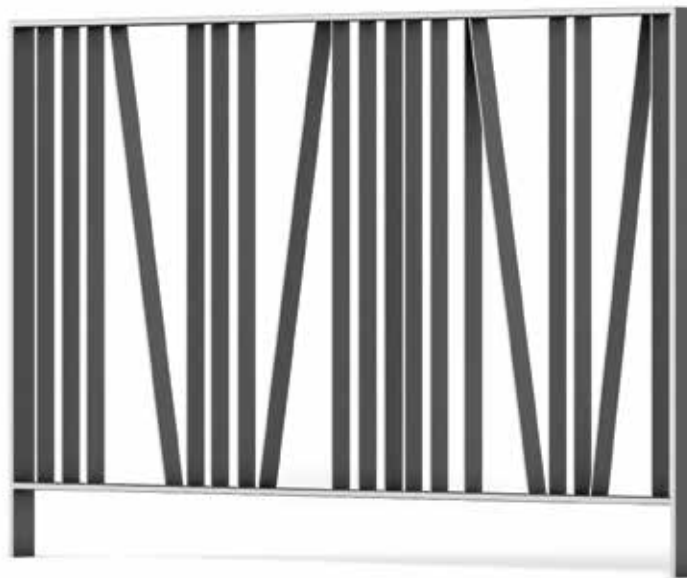

# Decal barrier

PAINTED STEEL

1000 mm

60 mm

1500 mm

NEW