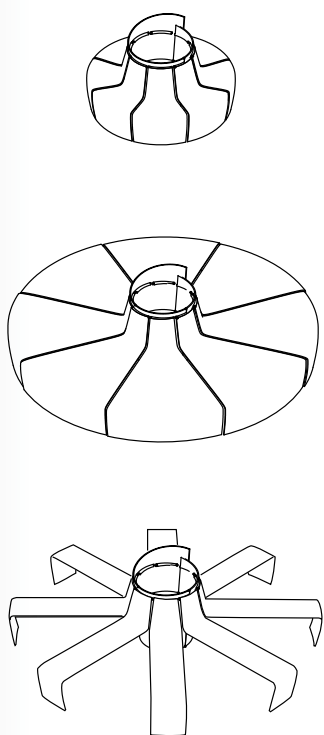

Flower

PAINTED STEEL + HPRC®

820 mm
450 mm
1550 / 520 / 1550 mm
1780/3620/3760 mm