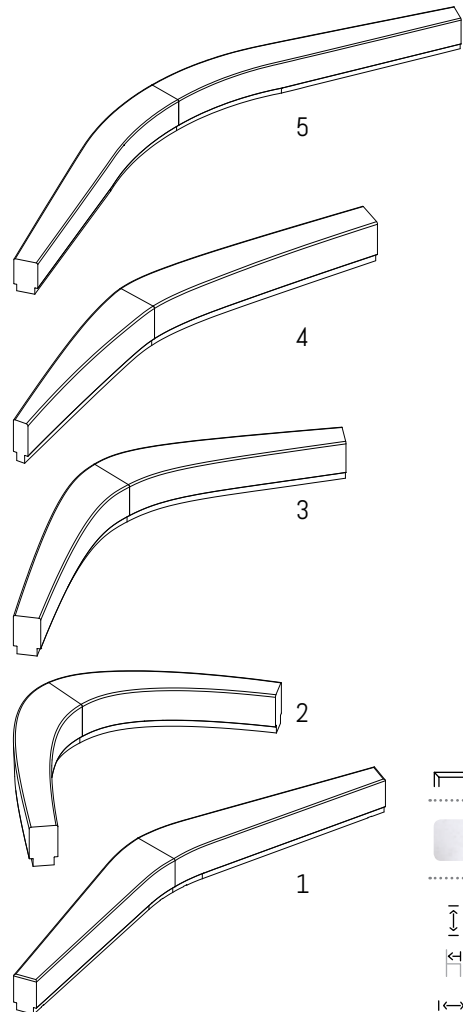

HPRC®

500 mm

1235 / 1904 / 1637 / 1041 / 1792 mm

6050,6 / 3698,6 / 4980,4 / 5171 / 8013,4 mm