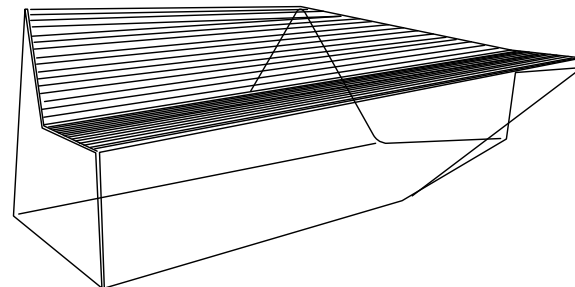

Lines seat

Edges bench