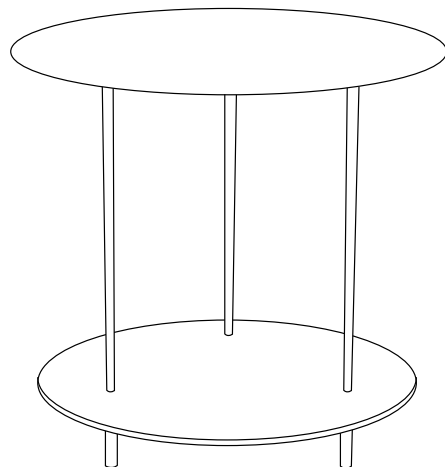

# Islands bench

PAINTED STEEL  
+ HPRC®

↕ 2300 mm

⊞ 440 mm

↔ 2350 mm

NEW