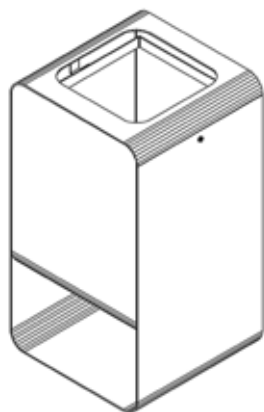

835 mm 450 mm 458 mm 70 L