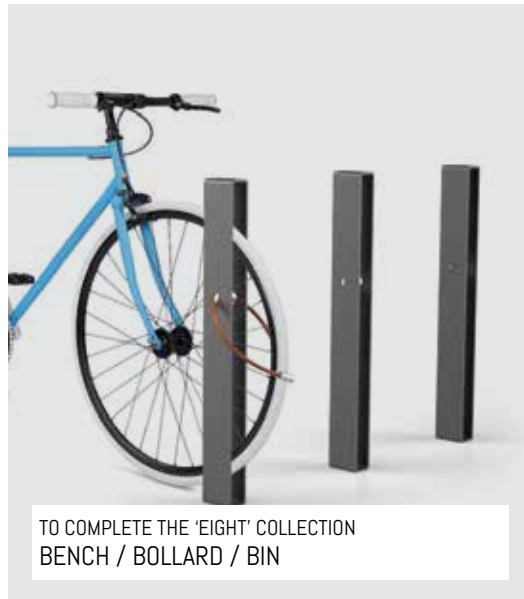

# Bomin

PAINTED STEEL

STAINLESS STEEL

∩ 363 mm ∟ 529 mm |↔| 80 mm

TO COMPLETE THE 'EIGHT' COLLECTION  
BENCH / BOLLARD / BIN