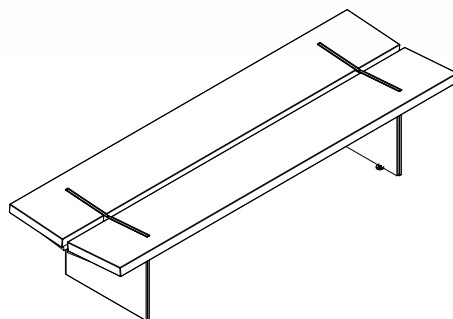

# Wing bench

PAINTED STEEL  
+ WOOD

444 mm

660 mm

2000 mm