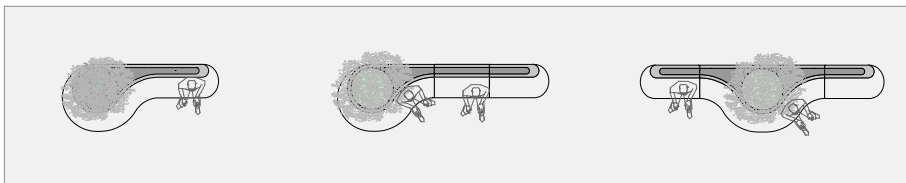

# Smarty

450 mm

564 mm

2100 mm

NEW

# Soul

— DESIGNED BY  
AG&P  
greenscape  
+  
cattaneo  
DESIGN

800 mm

1460 mm

3410 mm

NEW

VARIOUS  
COMBINAISONS

NEW

# Variations

- 832 mm
- 450 mm
- 450 mm
- 3000 mm

NEW