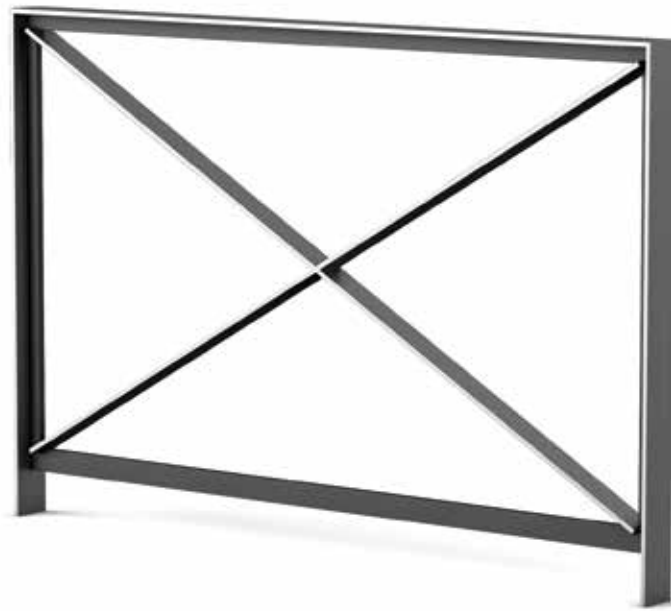

Pure barrier

PAINTED STEEL

1000 mm

80 mm

1500 mm