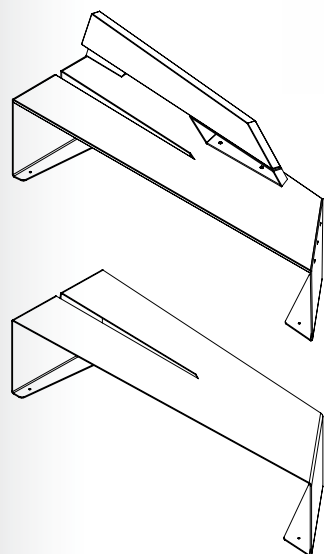

Cekta seat

PAINTED STEEL

PAINTED STEEL
+ WOOD / WPC

900 mm

450 / 749 mm

622 mm

2042 mm