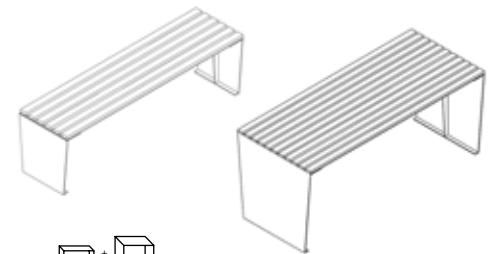

PAINTED STEEL
+ WOOD / WPC

SEAT

TABLE

446 mm

760 mm

400 mm

750 mm

1500 mm

1500 mm