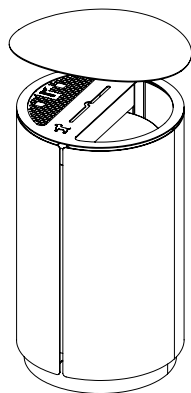

# Clover cylindrical

PAINTED STEEL

↑ 1100 mm ↔ 460 mm 📦 100 L