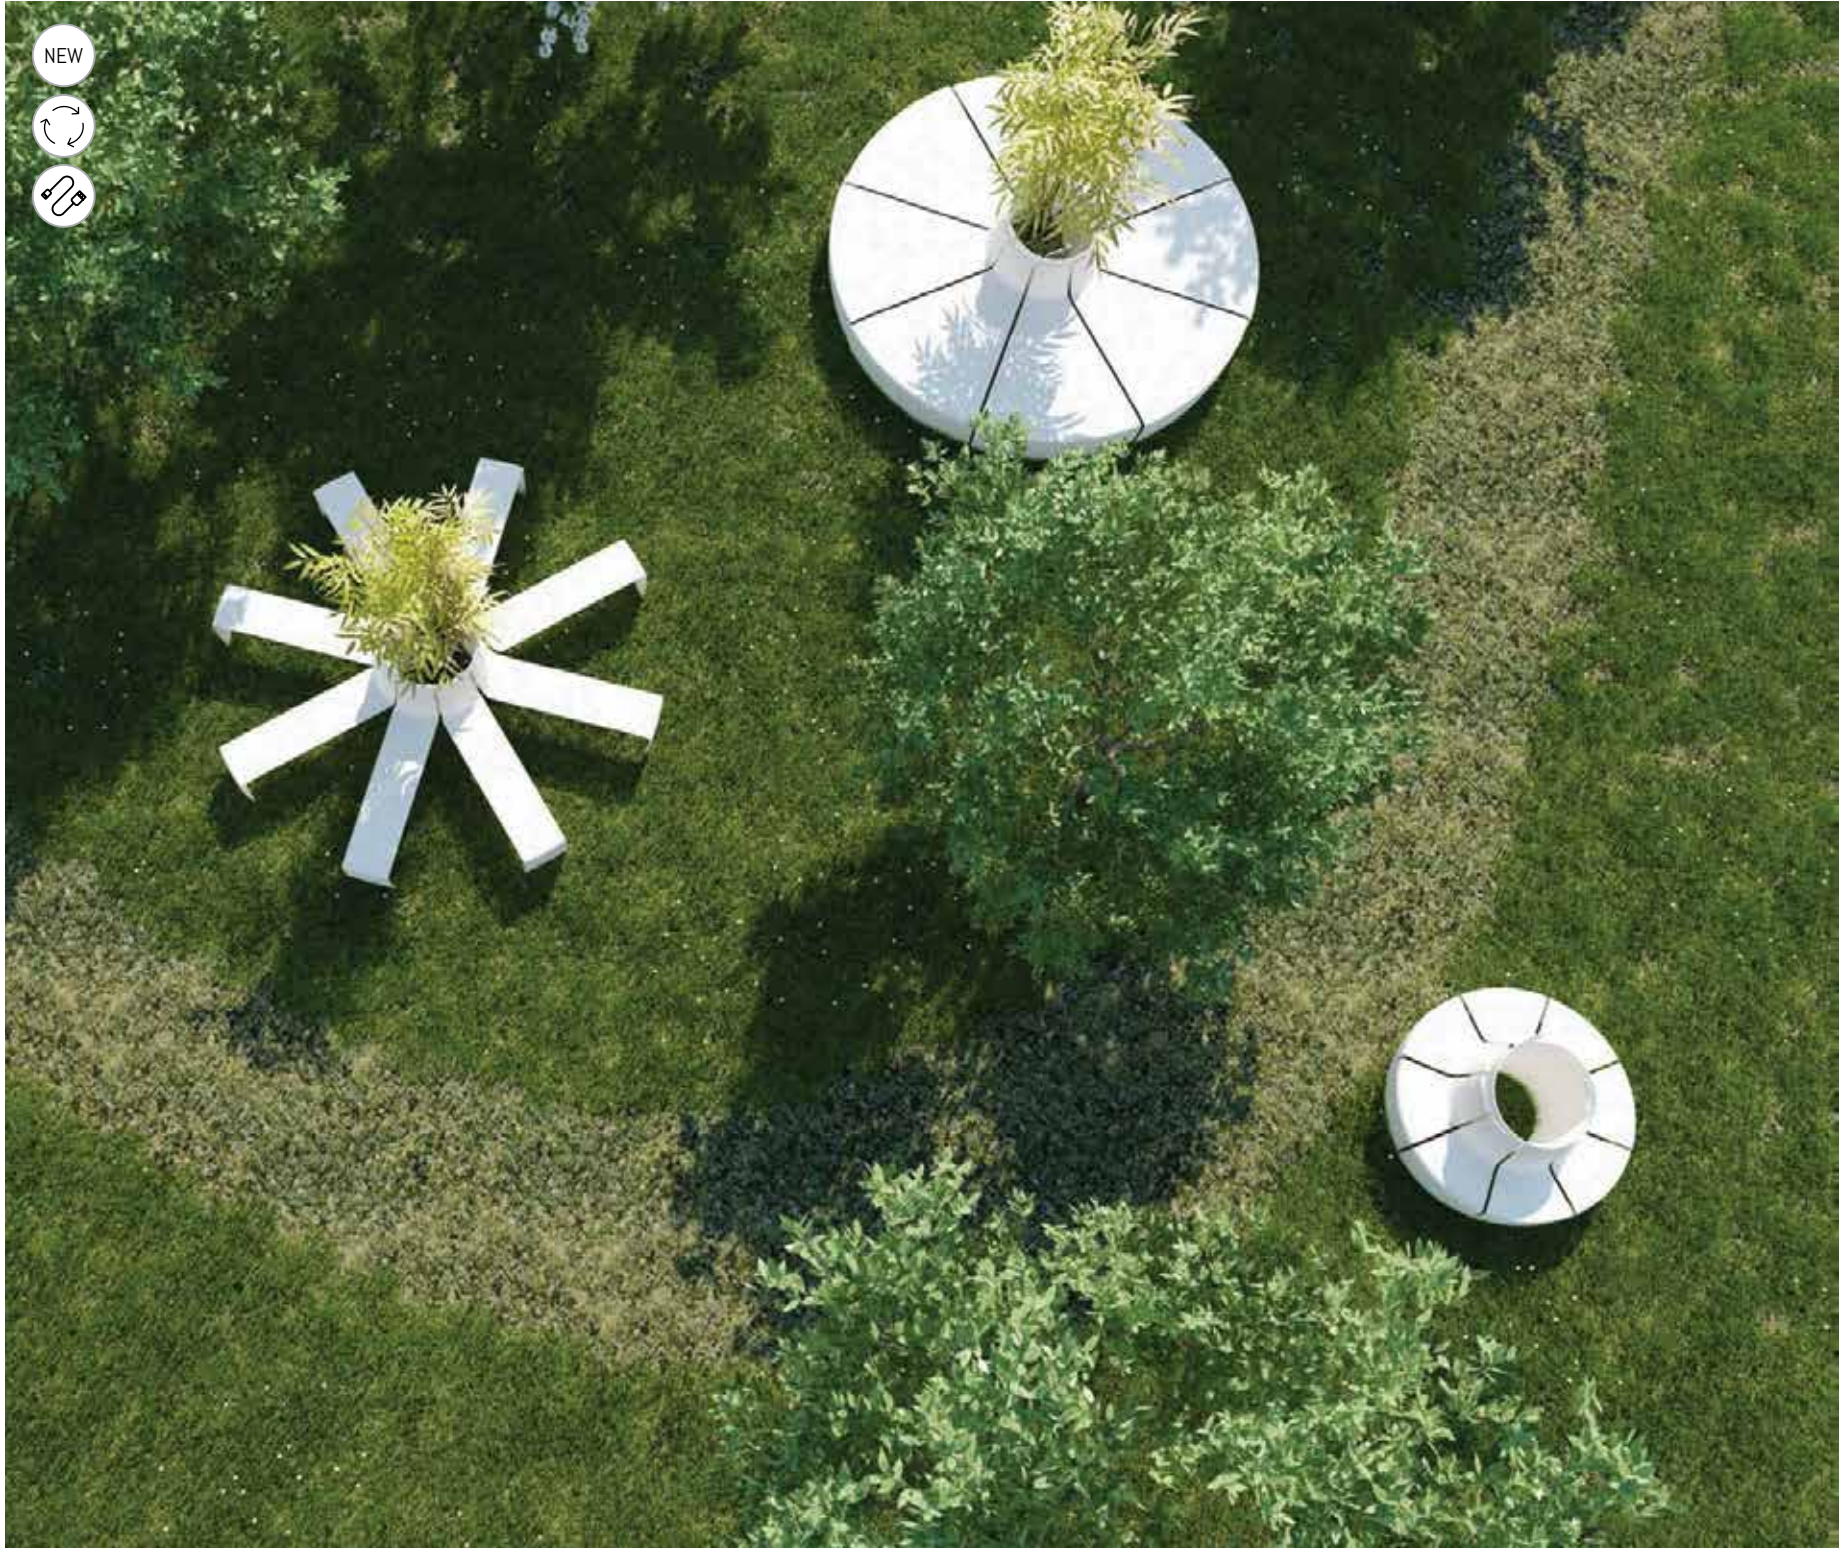

# Emme sunbed

PAINTED STEEL  
+ WOOD

390 mm

620 mm

2240 mm

NEW