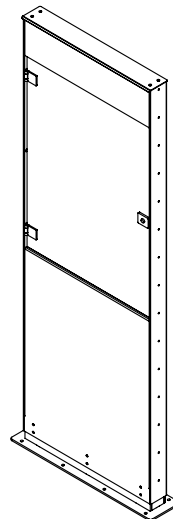

message

COR-TEN® STEEL
+ GLASS/
POLYCARBONATE

PAINTED STEEL
+ GLASS/
POLYCARBONATE

2200 mm

180 mm

850 mm