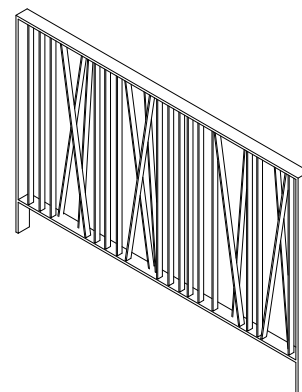

NEW

Crossed barrier

PAINTED STEEL

1000 mm

60 mm

1500 mm