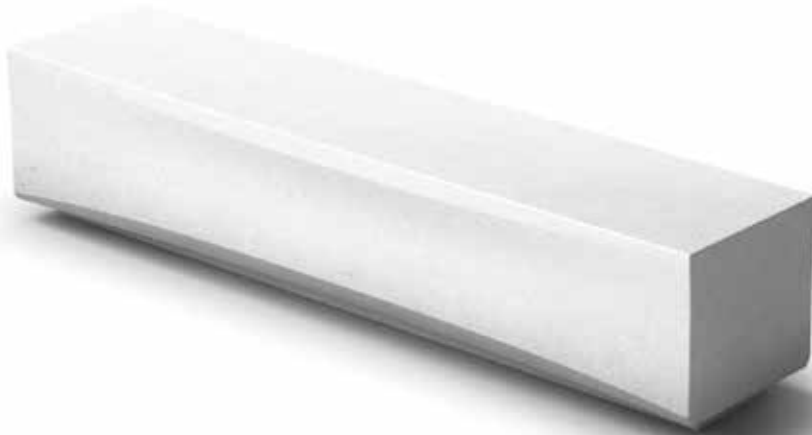

Blade bench