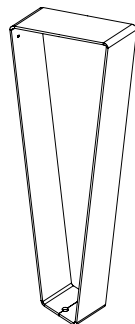

PAINTED STEEL

STAINLESS STEEL

680 mm

198 mm

198 mm