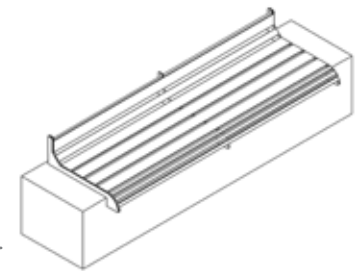

PAINTED STEEL

PAINTED STEEL
+ WOOD / WVPVC

40/100/256 mm
410/490/570 mm
1800 mm