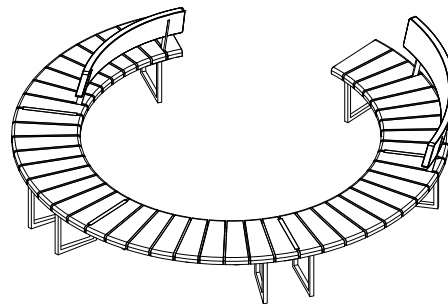

- 832 mm
- 450 mm
- 450 mm
- 3000 mm