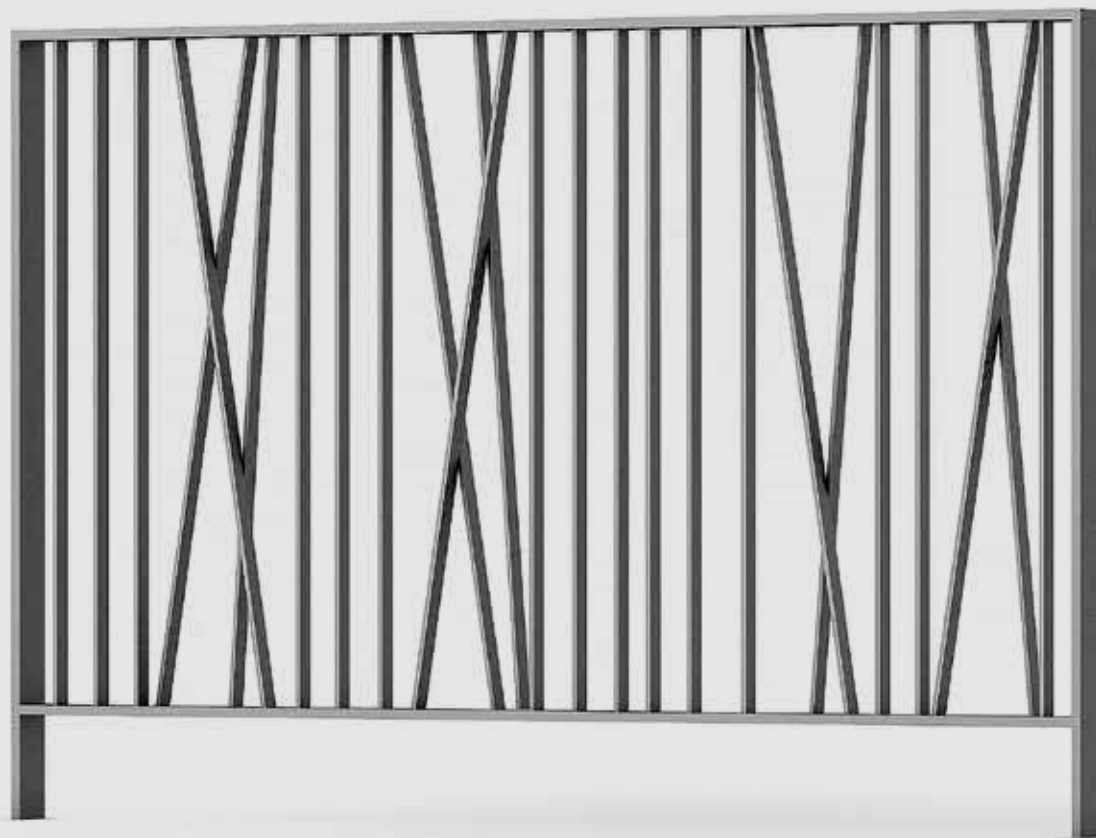

# Crossed barrier

PAINTED STEEL

1000 mm

60 mm

1500 mm

**Crossed bollard**  
pag 174

**Crossed chair**  
pag 103

**Crossed bench**  
pag 100