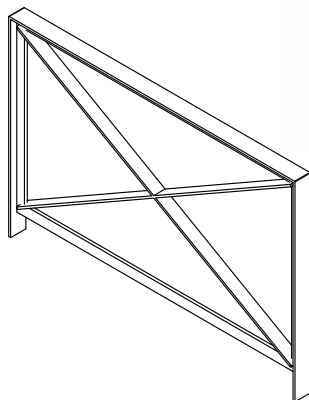

Pure barrier

PAINTED STEEL

1000 mm

80 mm

1500 mm