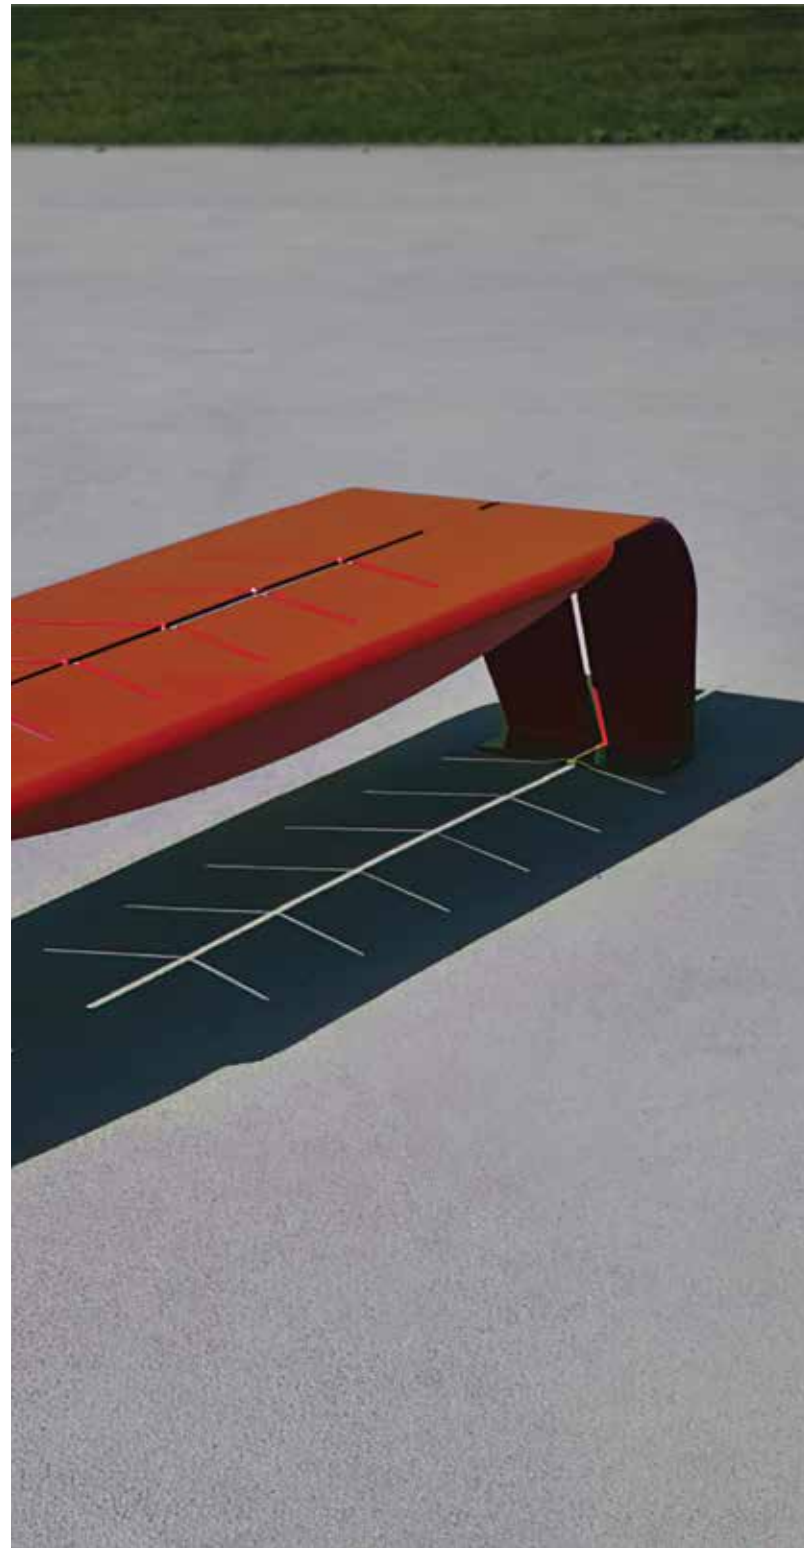

# Foglia

PAINTED STEEL

420 mm

600 mm

2400 mm