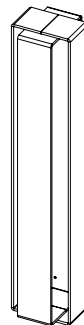

800 mm $\square$ 160 mm $\leftrightarrow$ 160 mm