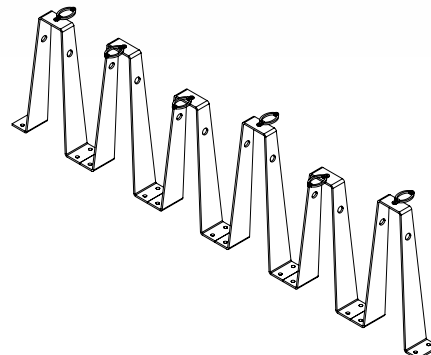

NEW

Wave strip