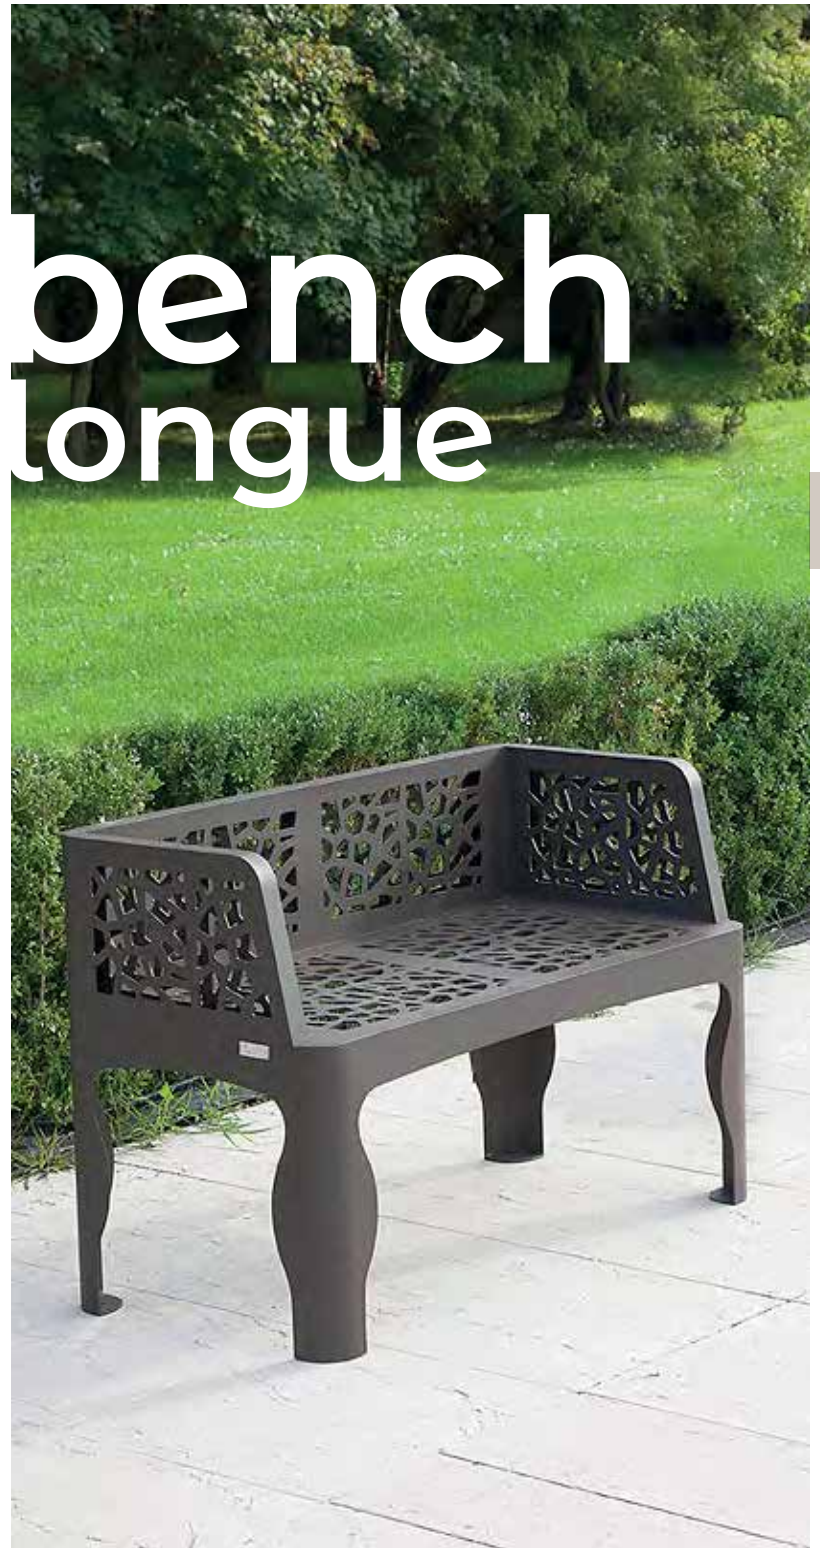

# Coral bench & chaise longue

PAINTED STEEL

710 mm

450 mm

530 mm

1060 mm