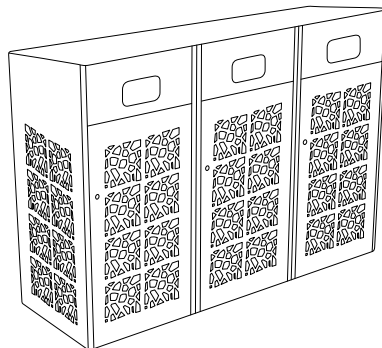

Coral Cover

PAINTED STEEL

↑ ↓ 1292,mm

□ 551 mm

← → 1566 mm

□ 120x3 L

OPTION