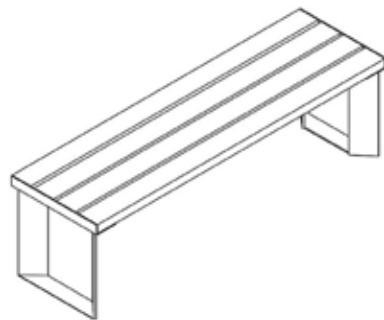

Lemmy

PAINTED STEEL
+ WOOD

445 mm

445 mm

1500 mm