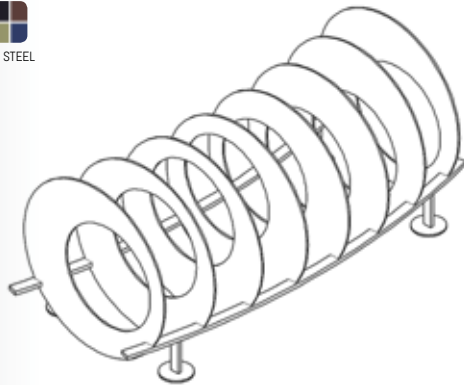

Ola

PAINTED STEEL

↑ 500 mm   ▢ 559 mm |↔| 1208 mm