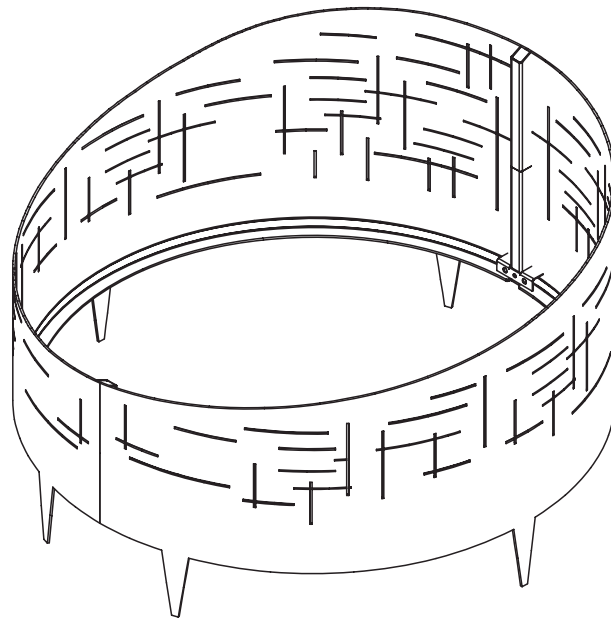

# Abbraccio

COR-TEN® STEEL  
+ WOOD

PAINTED STEEL  
+ WOOD

226/368 mm

100 mm

800 mm

TO COMPLETE THE 'ALCORQUE' COLLECTION  
TREE GUARD