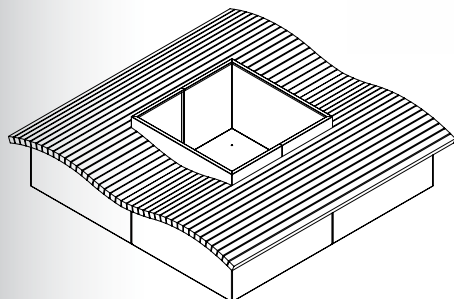

Quaddy

PAINTED STEEL
+ WOOD

600 mm

515 mm

2200 mm

2240 mm

570 L