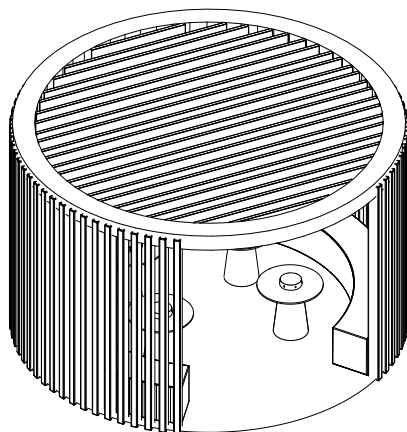

NEW

Kiosk

PAINTED STEEL
+ WOOD

↓ 2500 mm

↔ 440 mm

↔ 4000 mm