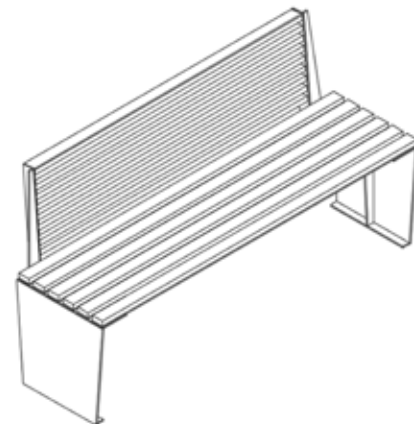

# marilyn bench

PAINTED STEEL  
+ WOOD / WPC

810 mm

446 mm

487 mm

1500 mm

**Marilyn Picnic**  
pag 156

**Moko wall**  
pag 154