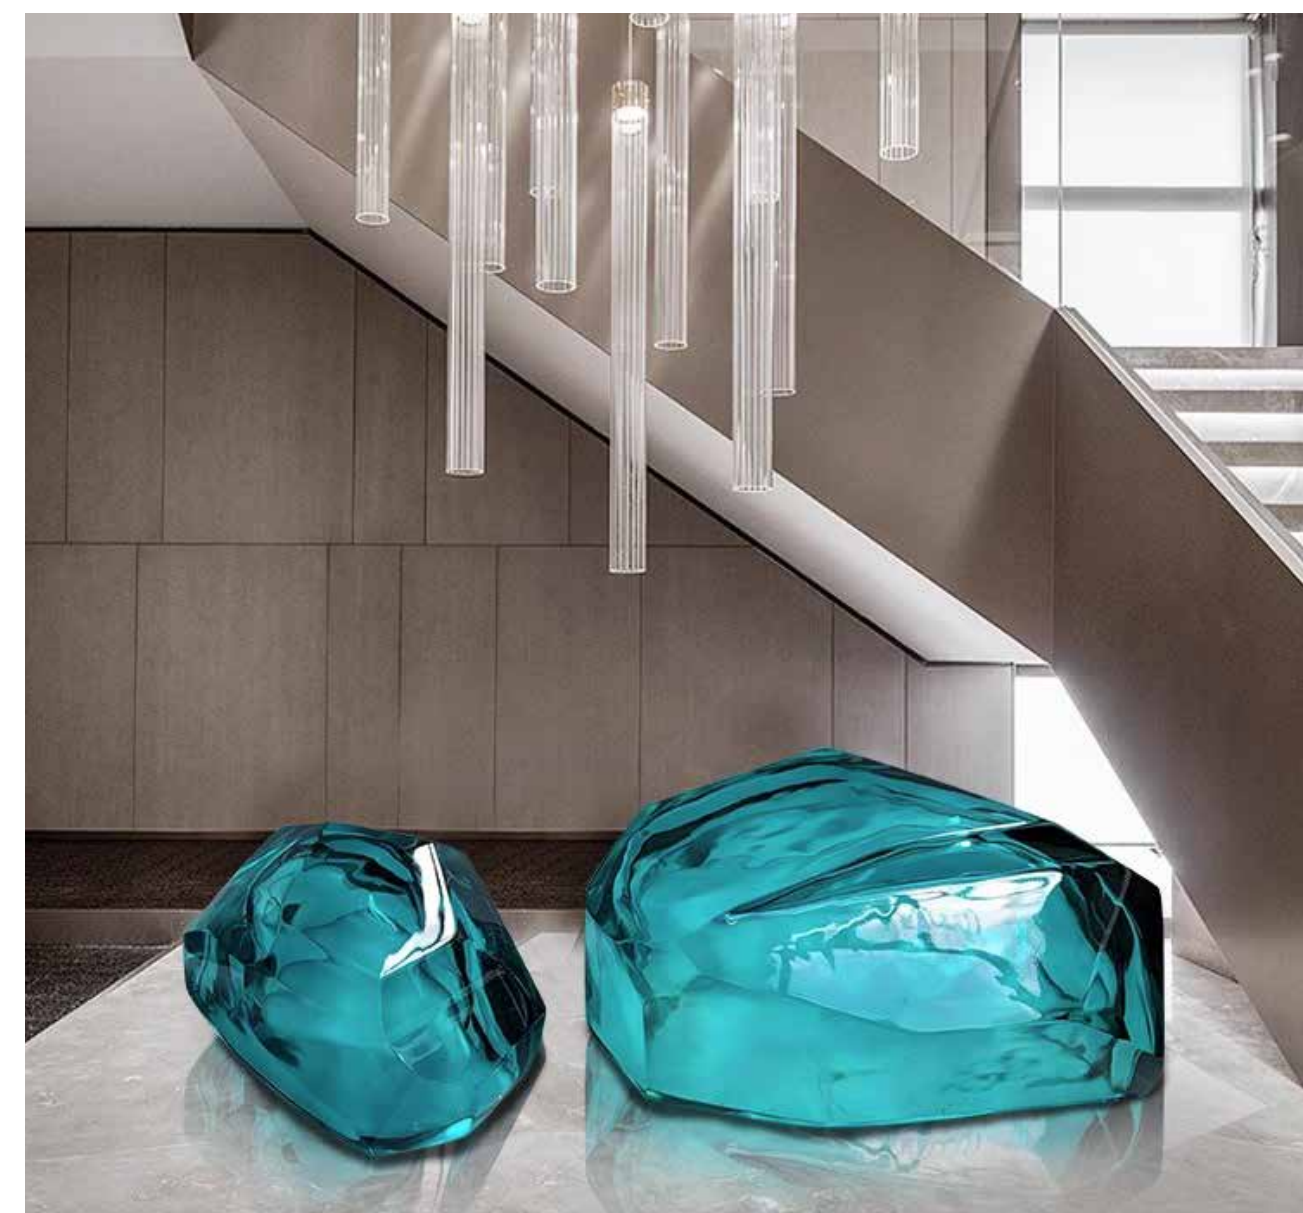

M-023

---

**Size:** 320\*560mm  
**Material:** Glass fiber reinforced plastic

M-024

**Size:** L140\*H175\*D102cm **Material:** Resin

M-025

**Size:** L100\*H90\*D100cm **Material:** Resin

**Size:** 1.7M  
**Material:** Glass fiber reinforced plastic