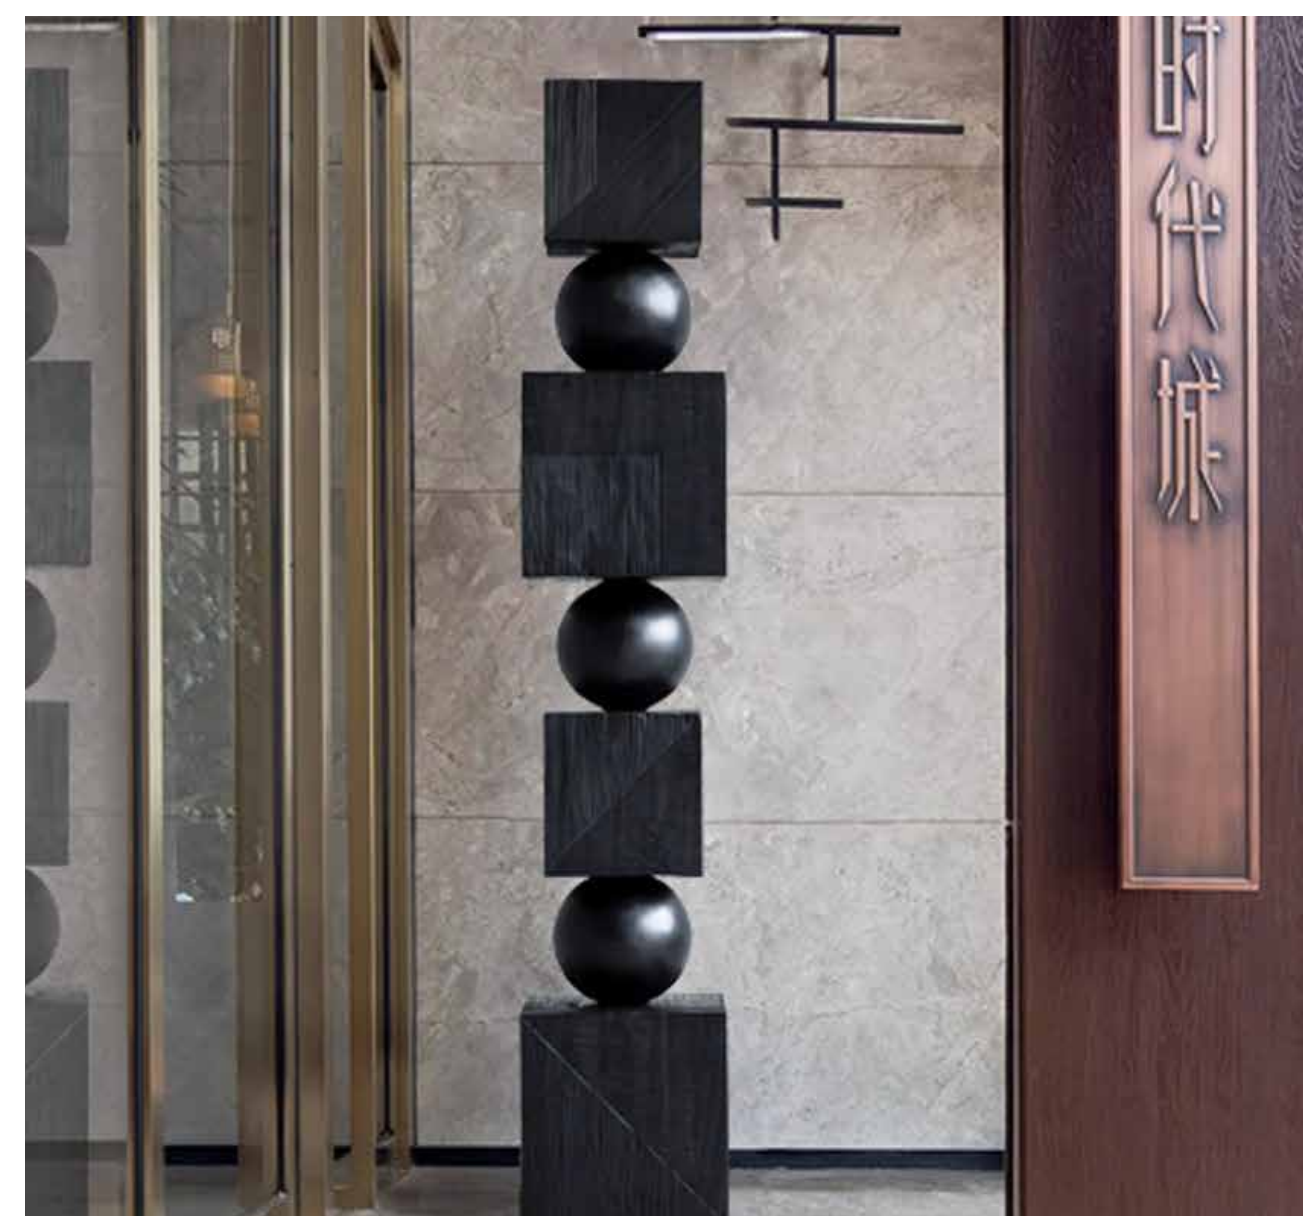

**Size:** L30\*H160\*D30cm  
**Material:** Iron

M-031

**Size:**220\*124cm **Material:** Stainless steel

M-032

**Size:** H284\*L98\*D98cm  
**Material:** Glass fiber reinforced plastic

M-033

**Size:** L1100\*W280\*H850mm **Material:** Resin