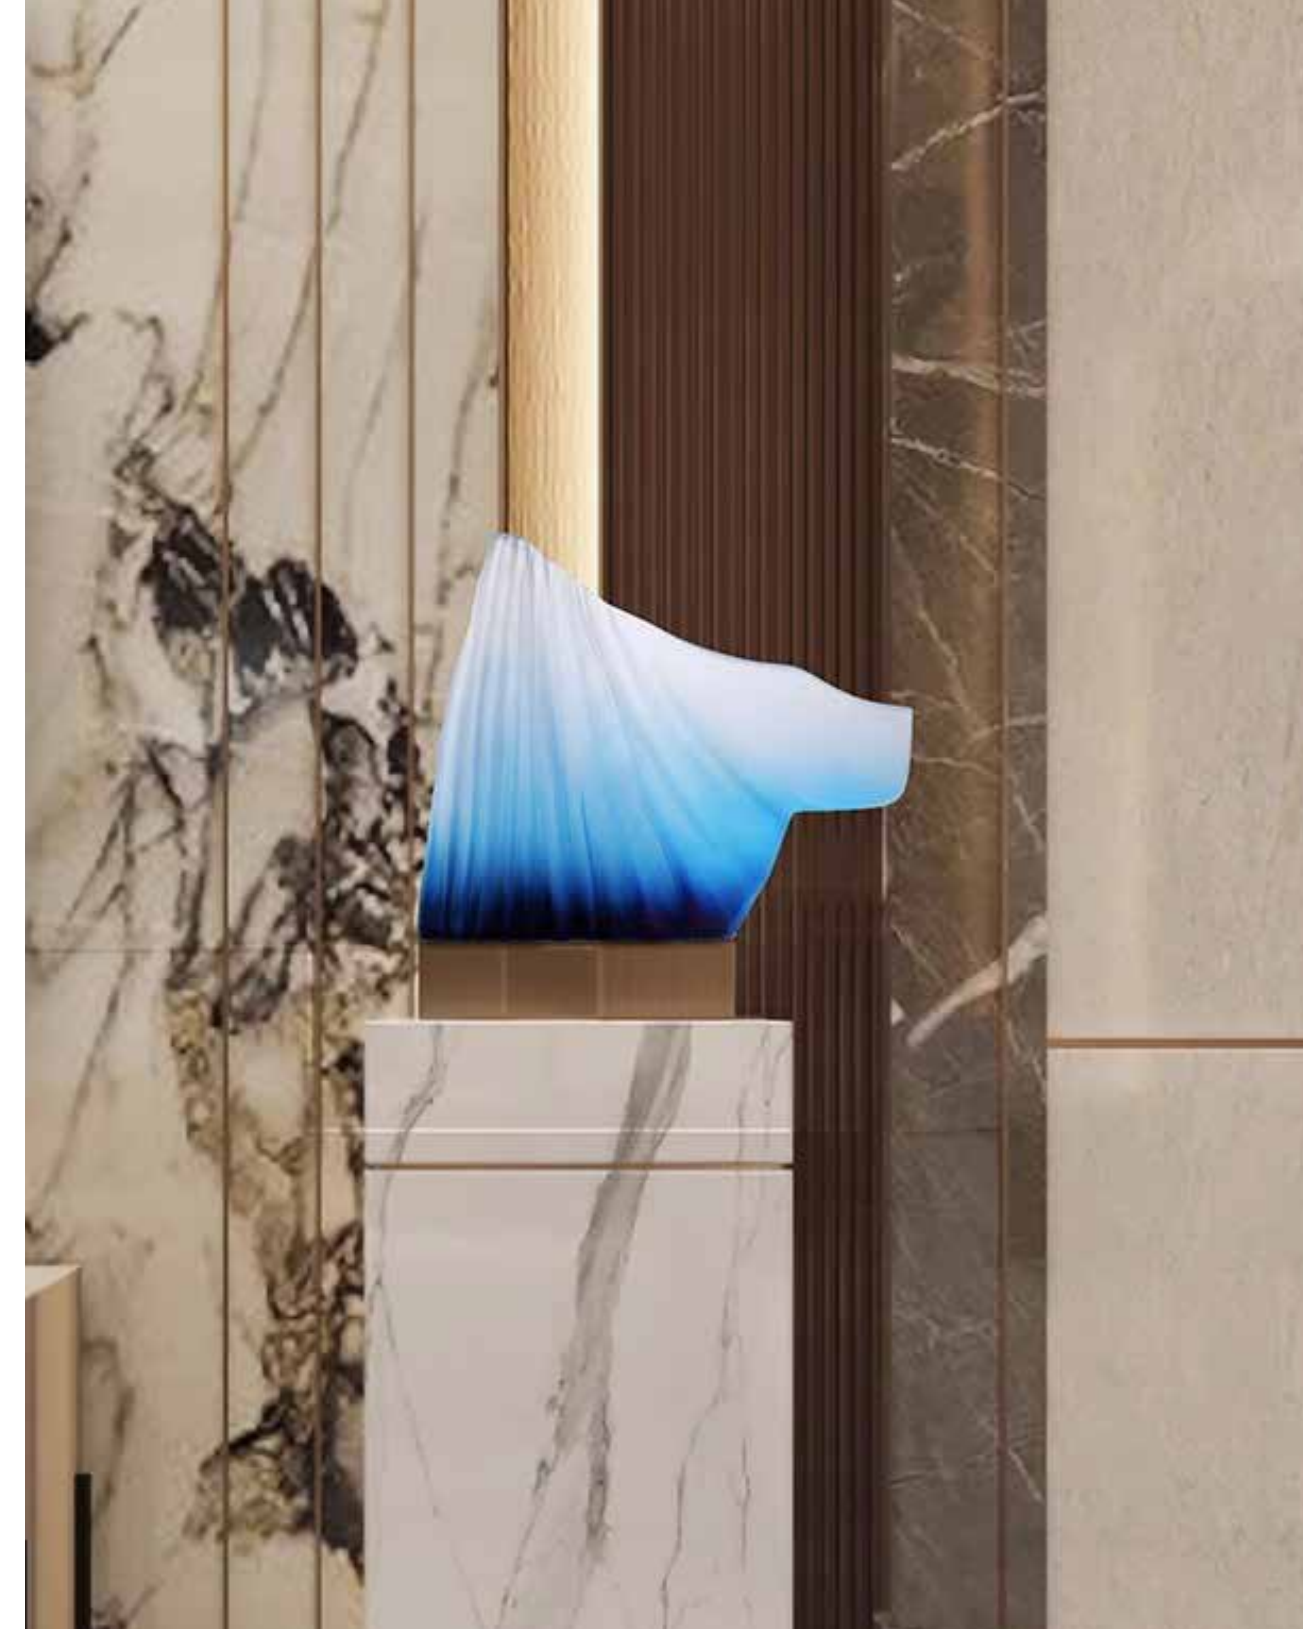

**Size:** L30\*H160\*D30cm  
**Material:** Iron

M-031

**Size:**220\*124cm **Material:** Stainless steel

M-032

**Size:** H284\*L98\*D98cm  
**Material:** Glass fiber reinforced plastic

M-033

**Size:** L1100\*W280\*H850mm **Material:** Resin