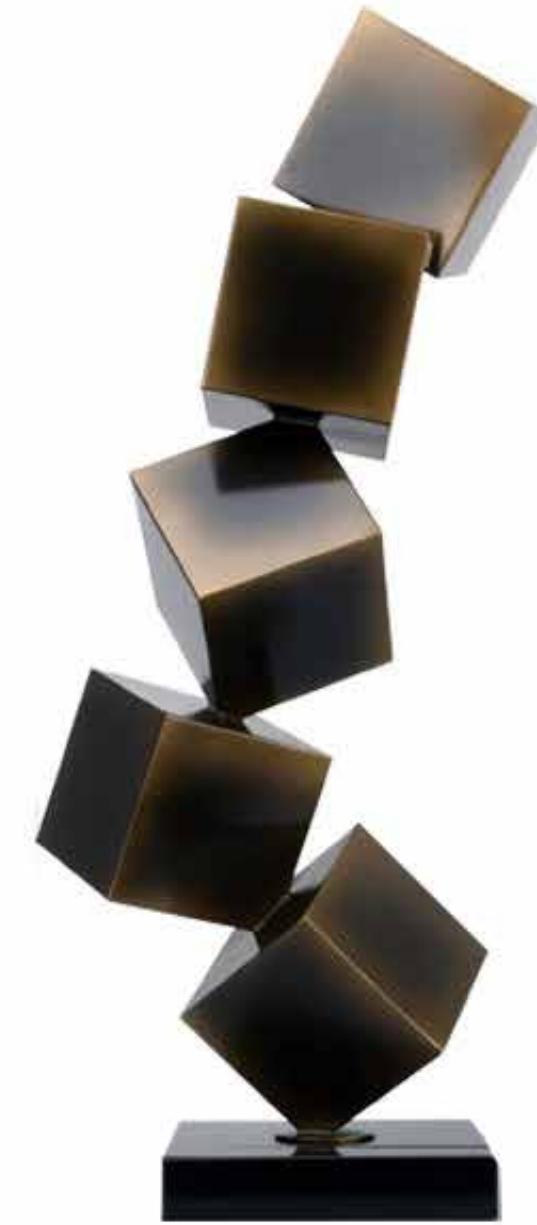

M-028

Size: L40*H91*D40cm   Material: Iron