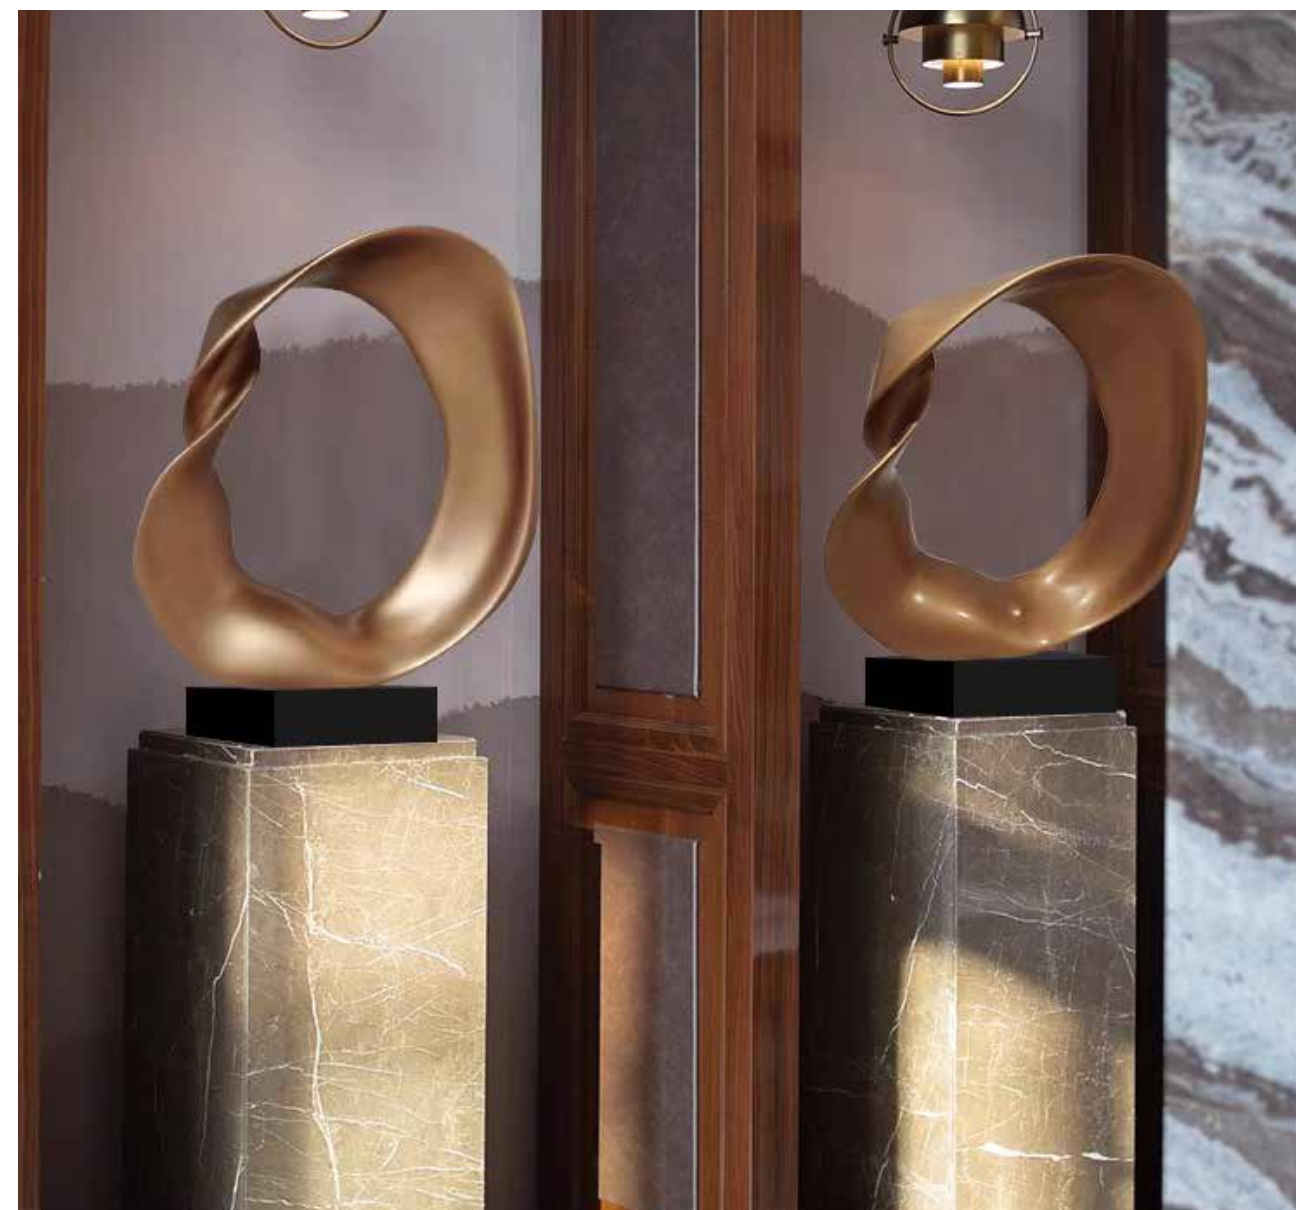

M-046

Size: 35*10*36cm
Material: Glass fiber reinforced plastic