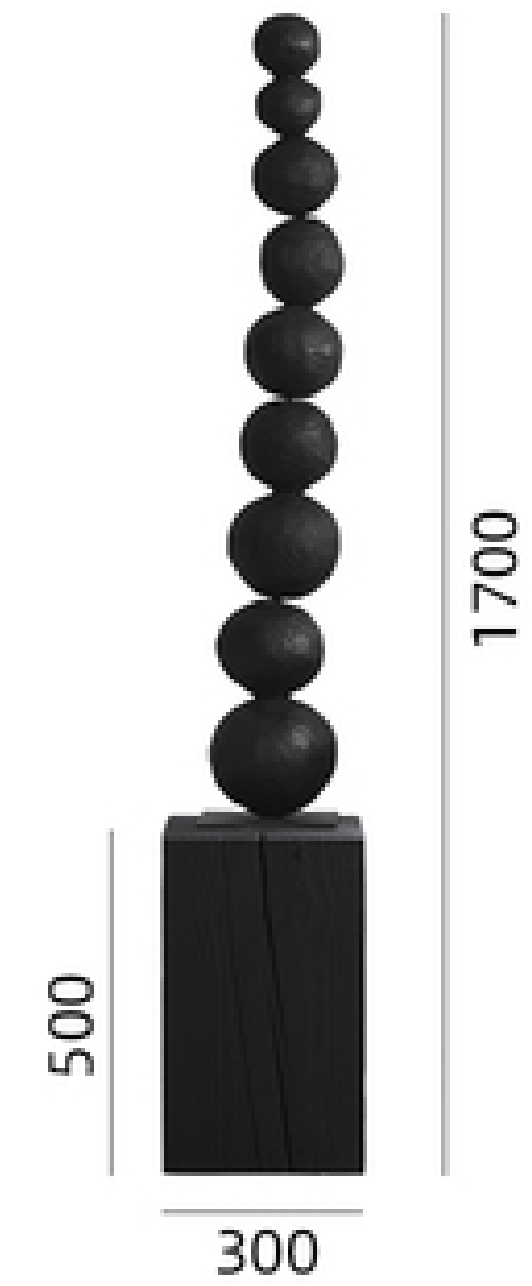

M-027

---

**Size:** L100\*H180\*D100cm **Material:** Metal

M-028

Size: L40\*H91\*D40cm    Material: Iron

M-029

**Size:** L78\*H138\*D39cm **Material:** Stainless steel

M-030

**Size:** L30\*H160\*D30cm  
**Material:** Iron

M-031

**Size:**220\*124cm **Material:** Stainless steel

M-032

**Size:** H284\*L98\*D98cm  
**Material:** Glass fiber reinforced plastic

M-033

**Size:** L1100\*W280\*H850mm **Material:** Resin

**Size:** H187\*W33cm **Material:** Nature Wood

M-035

Size: 300\*500\*1700mm Material: Woodcarving

M-036

Size: 200\*200\*1600mm Material: Stainless steel

Size: H98\*L80\*D38cm Material: Resin

M-038

---