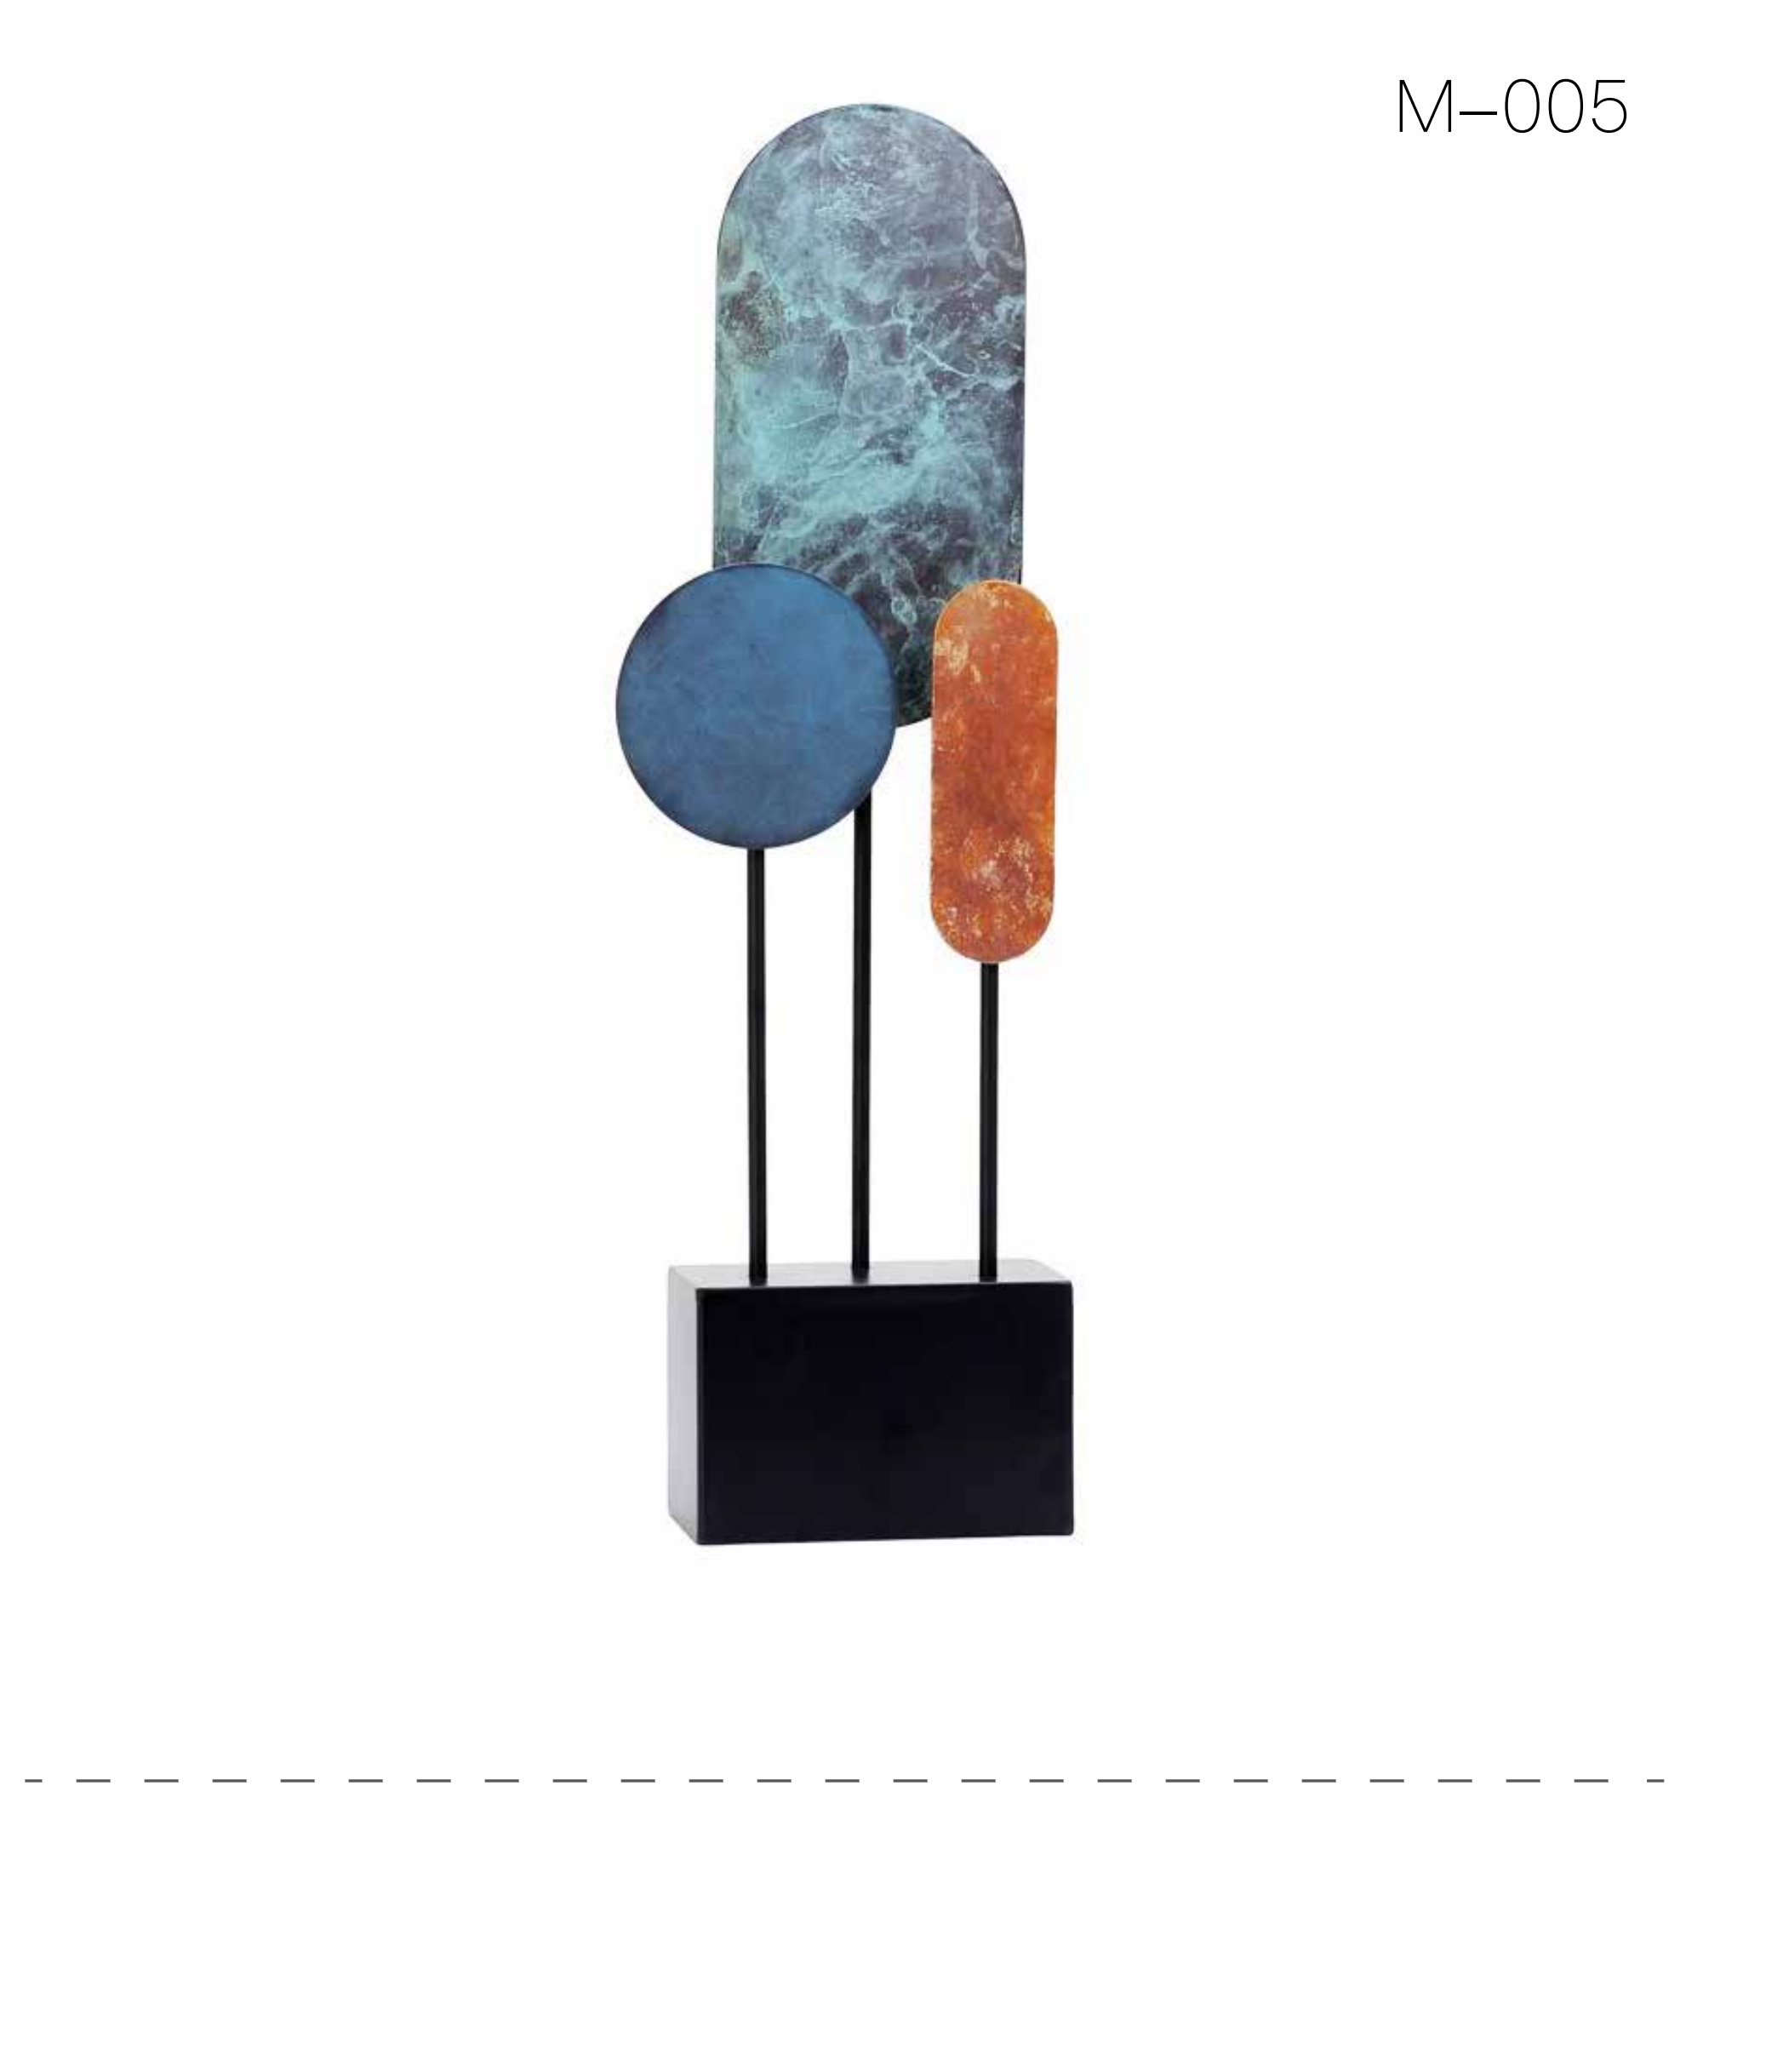

M-005

Size: L140*D70*H450mm **Material:** Copper/Iron