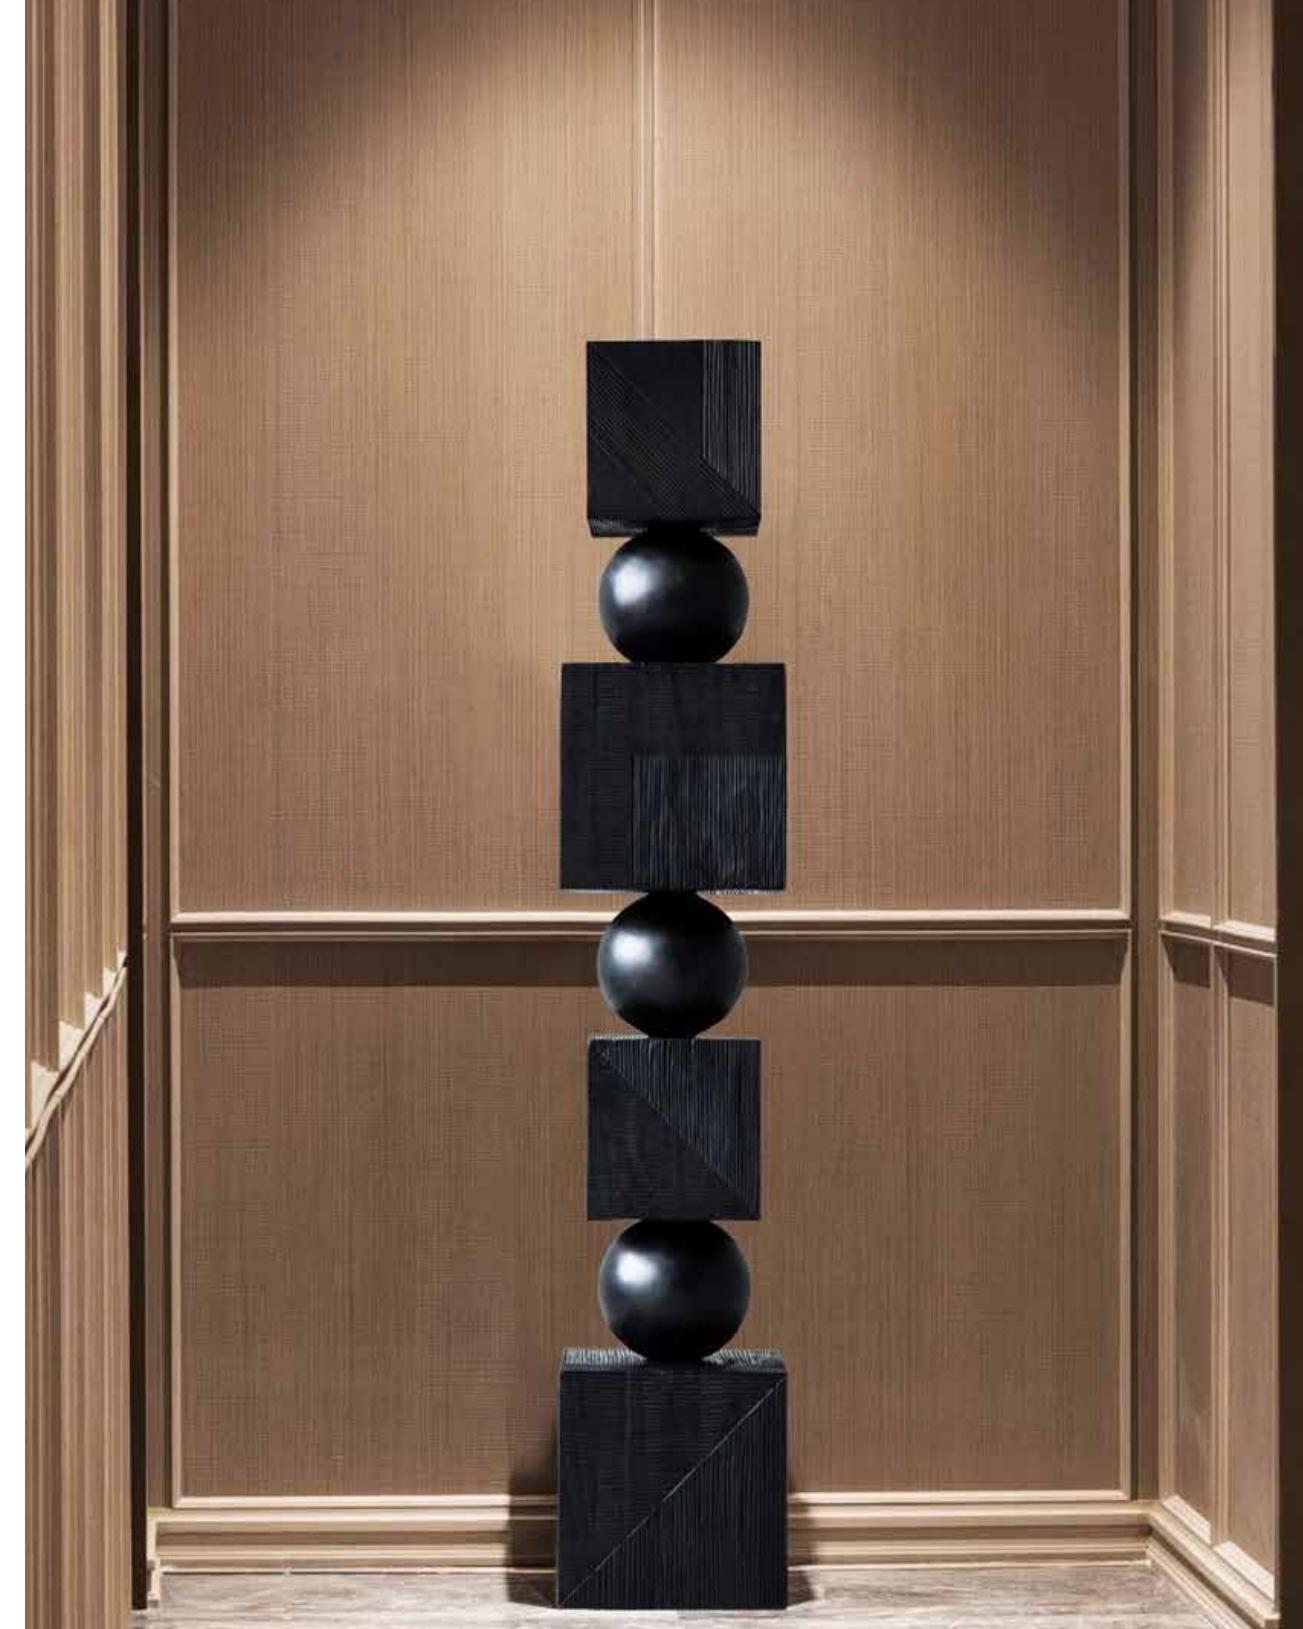

**Size:** L30\*H160\*D30cm  
**Material:** Iron

M-031

**Size:**220\*124cm **Material:** Stainless steel

M-032

**Size:** H284\*L98\*D98cm  
**Material:** Glass fiber reinforced plastic

M-033

**Size:** L1100\*W280\*H850mm **Material:** Resin