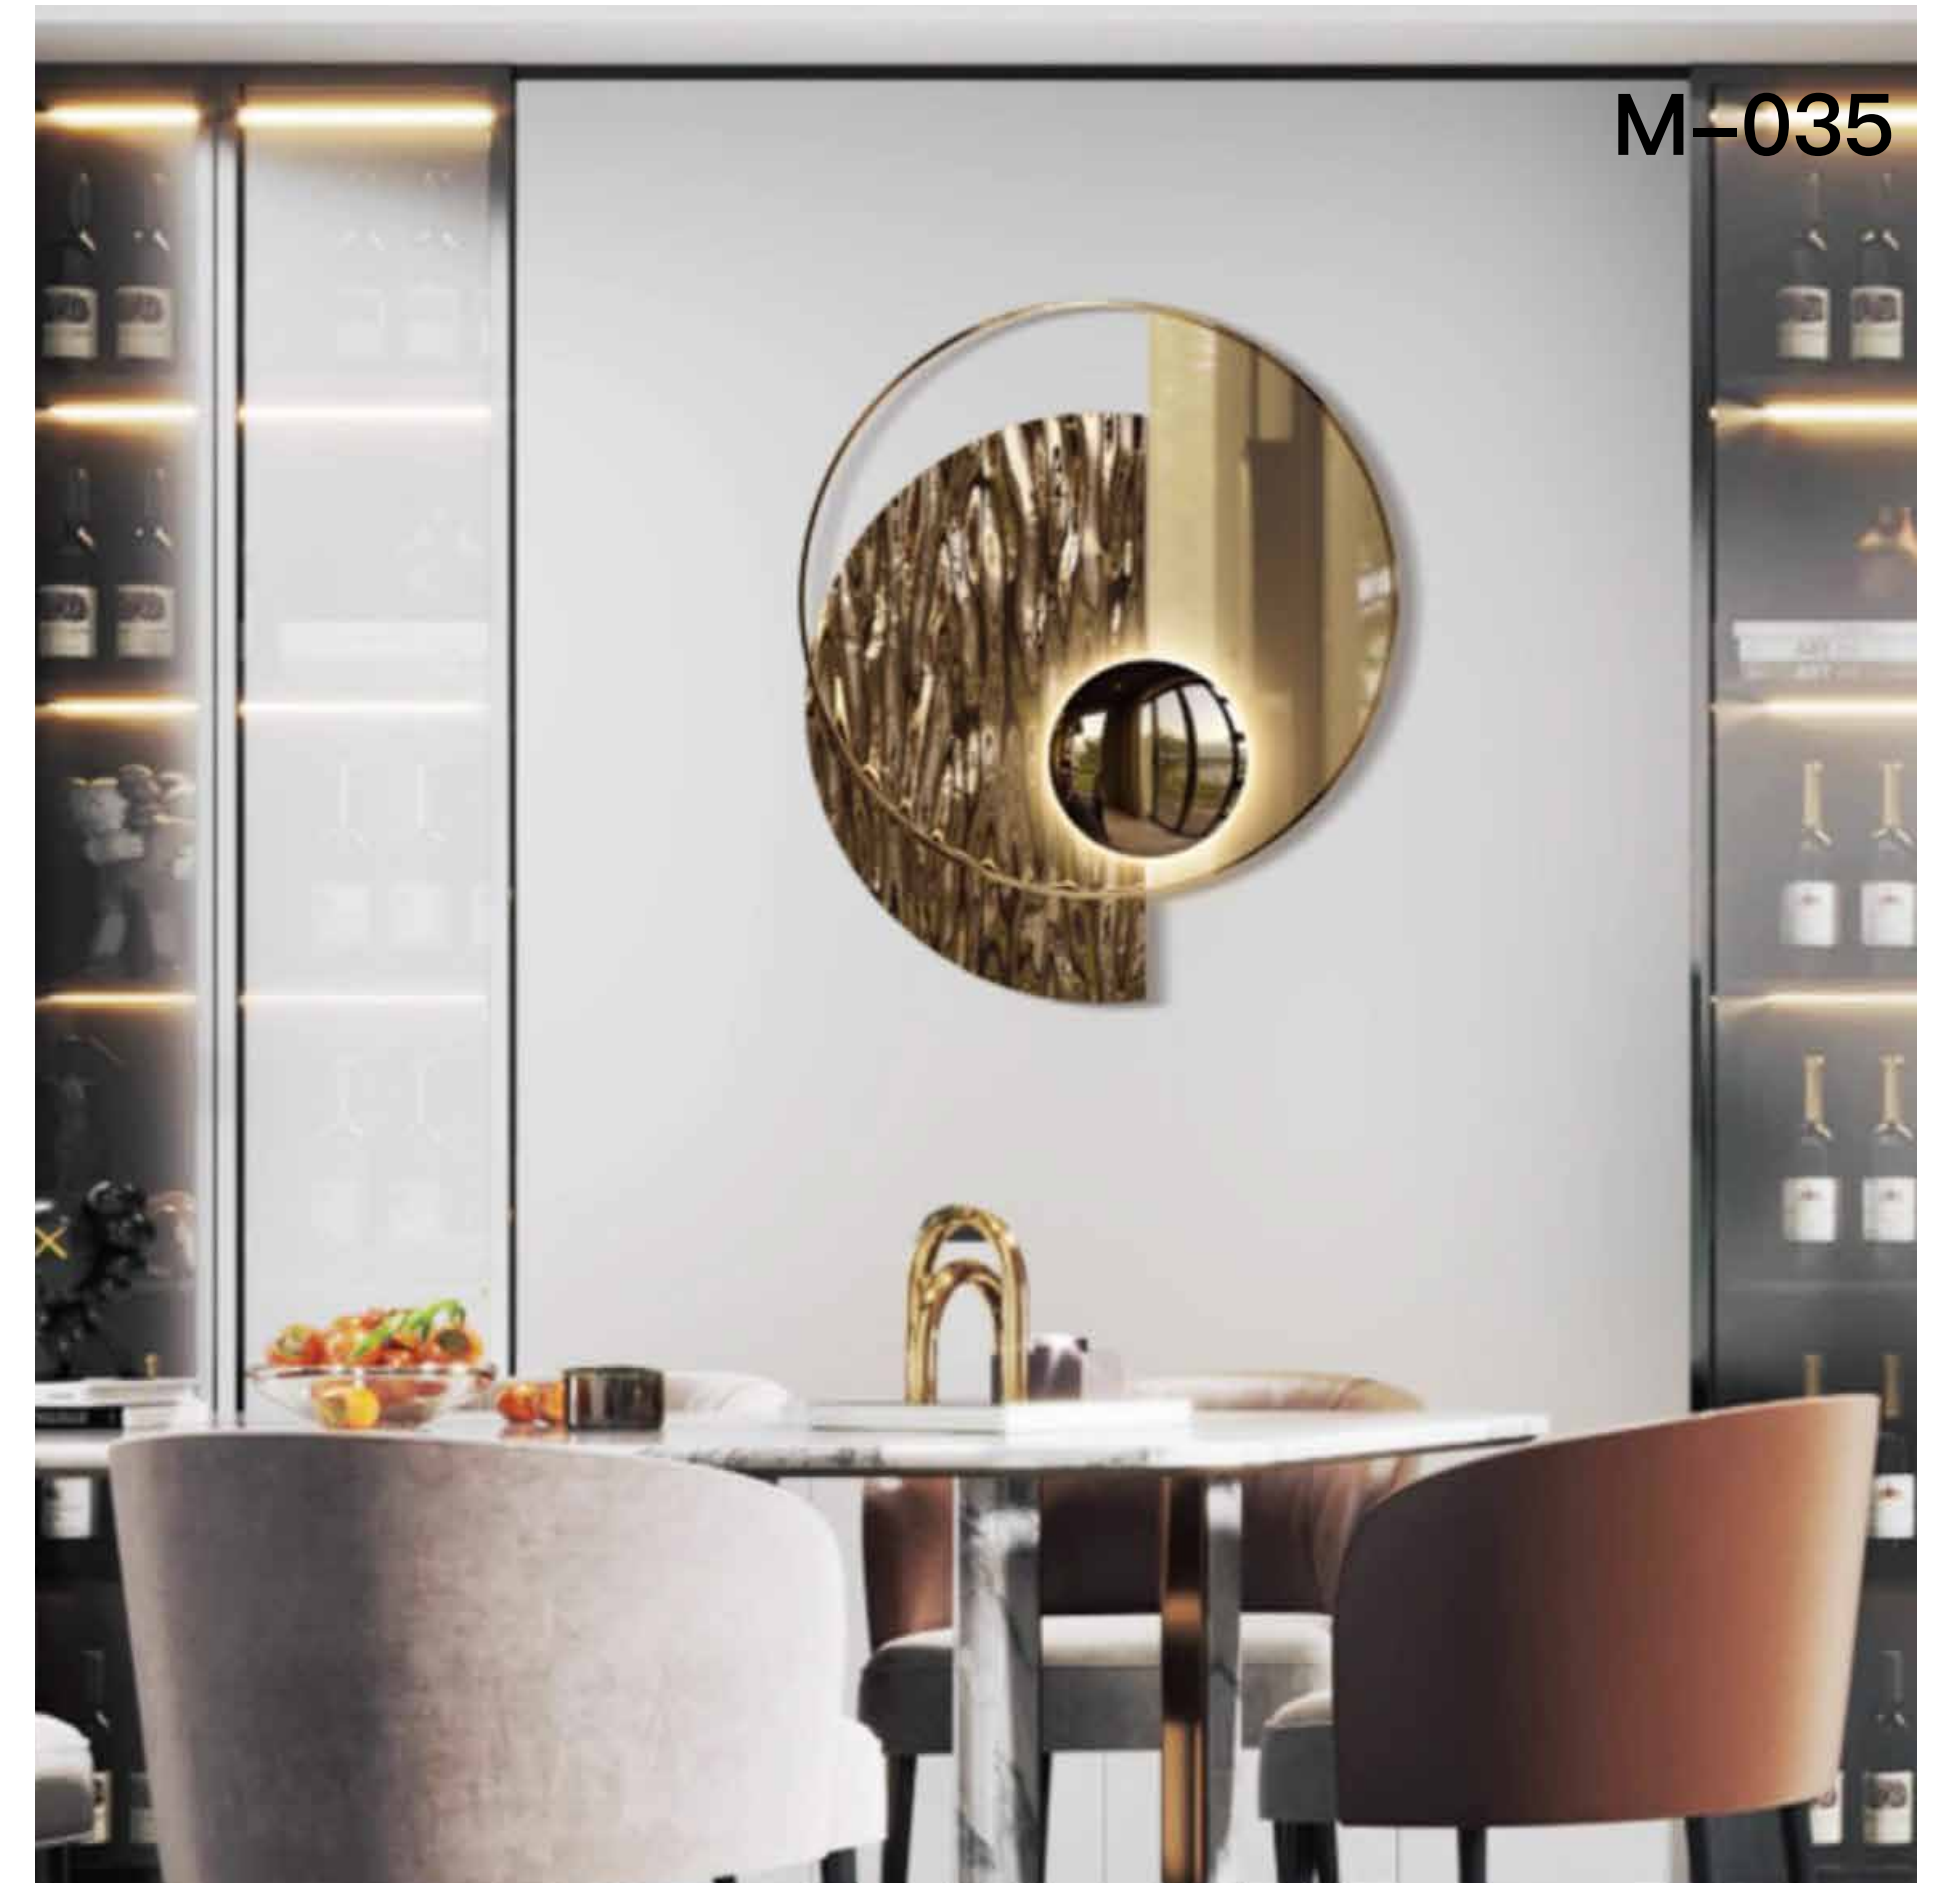

M-032

**Size:** 80cm **Material:** Stainless steel

M-033

---

**Size:** 680\*612\*50mm **Material:** Stainless steel

---

**Size:** 80\*80cm **Material:** #304 Stainless steel

**Size:** 68\*80cm **Material:** Stainless steel