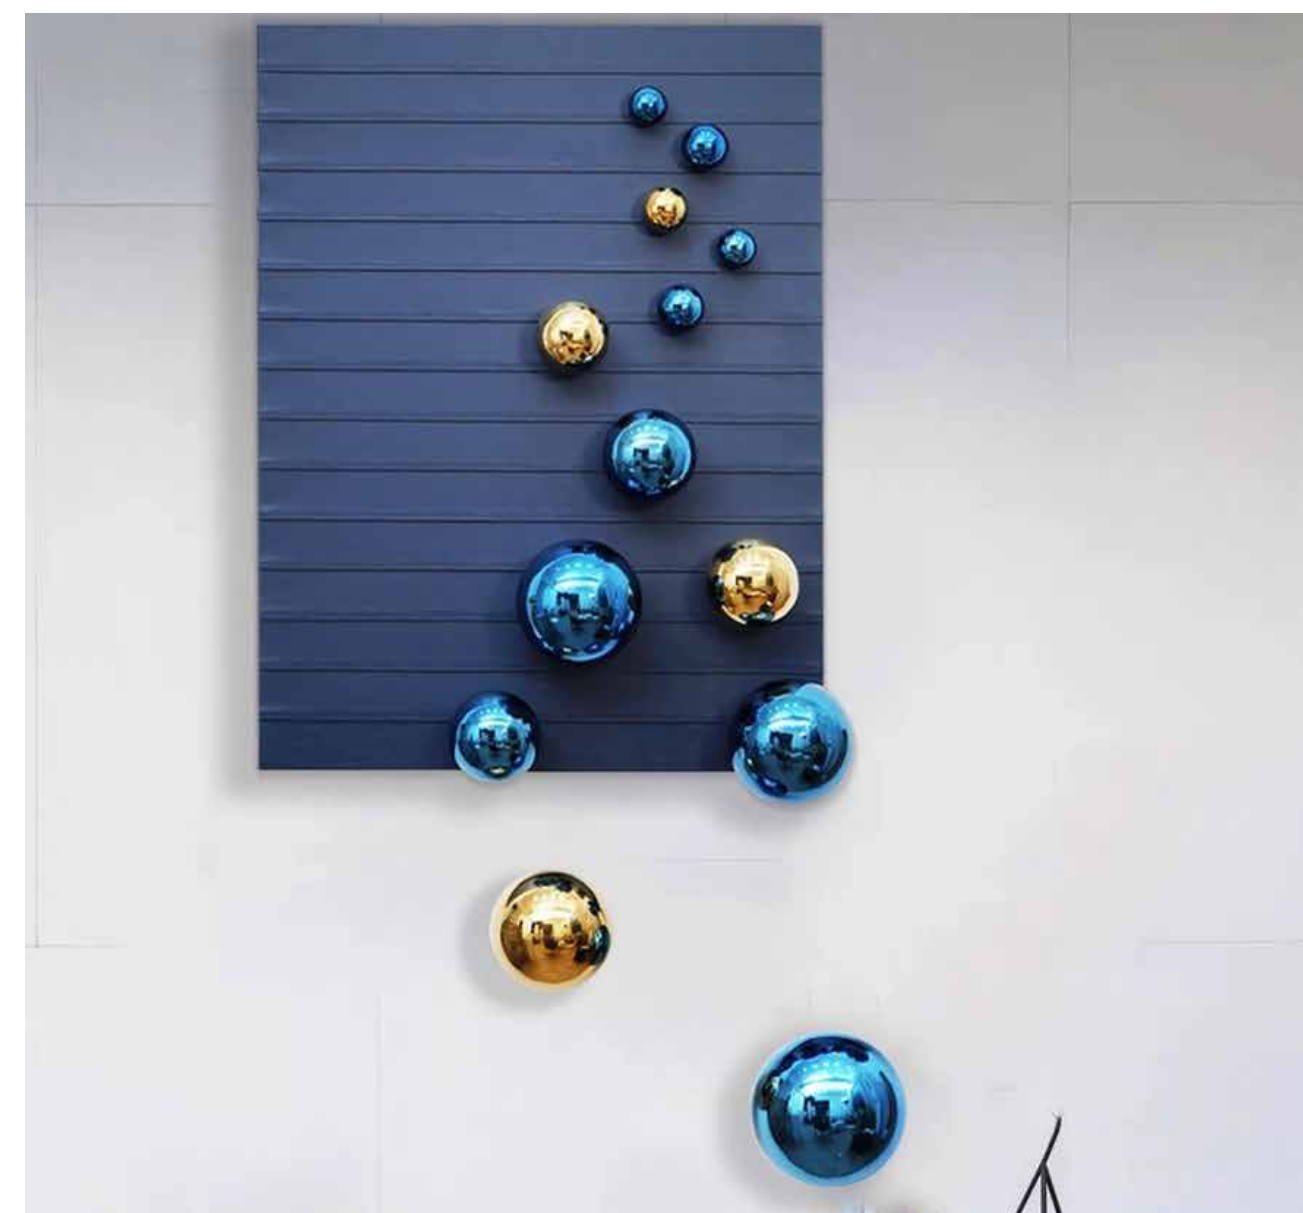

M-042

Material: Stainless steel