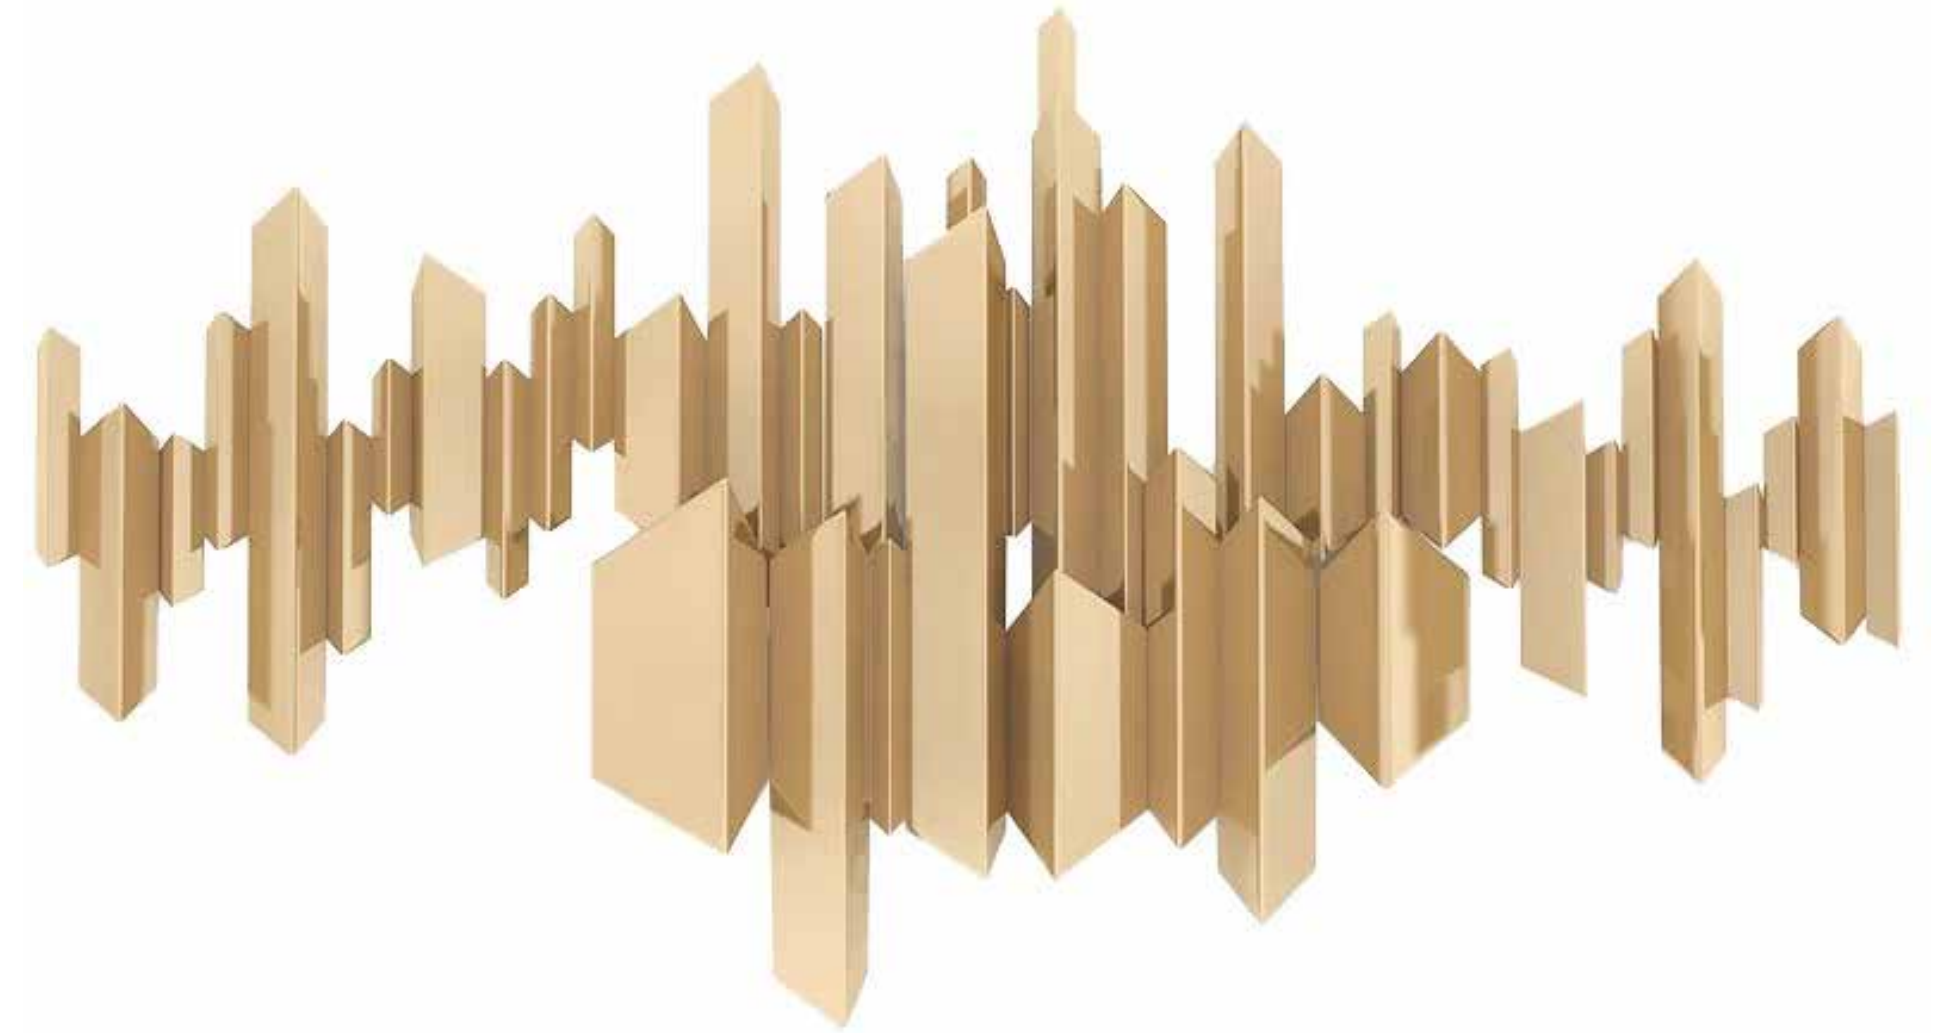

M-037

Size: 1.8M Material: Stainless steel

春夏大促
现货供应