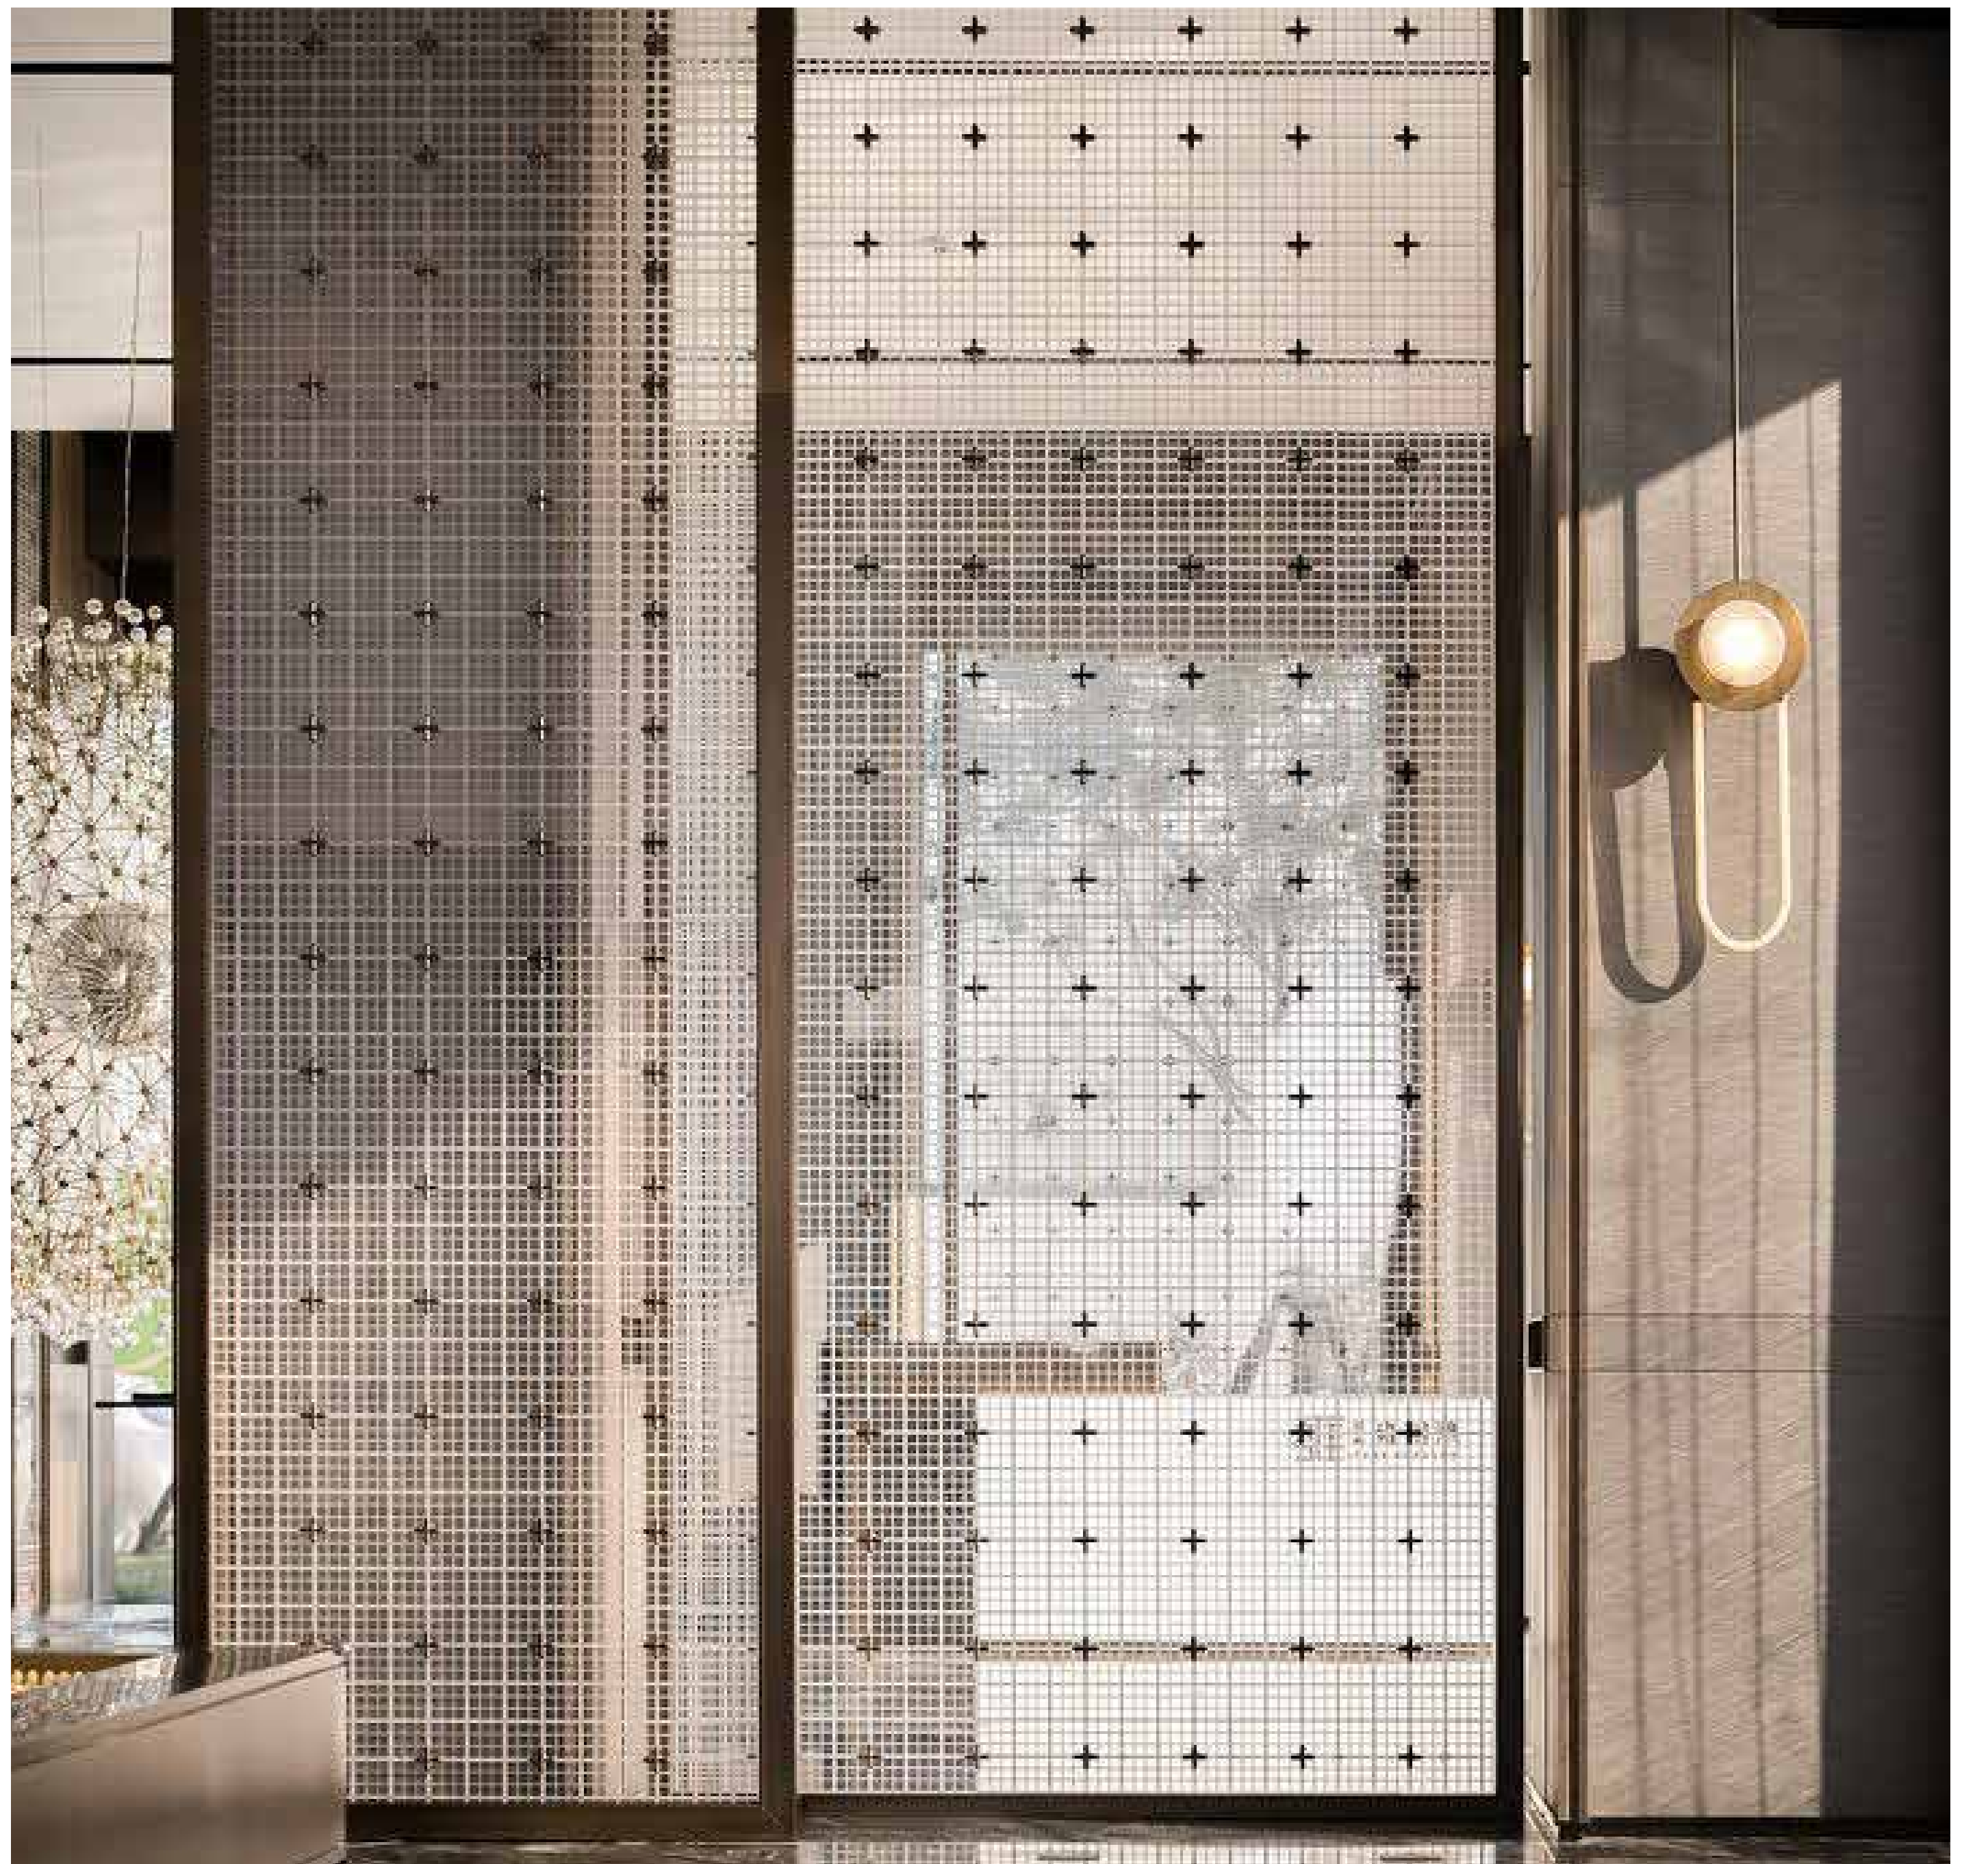

Among many partition materials, metal or glass screen blocks glare and provides a sense of privacy without fully blocking guests' views.

In addition, it makes it will not block the flow of air. The decoration screen is non-flammable, durable, not easy to fade under sunlight, and easy to clean.