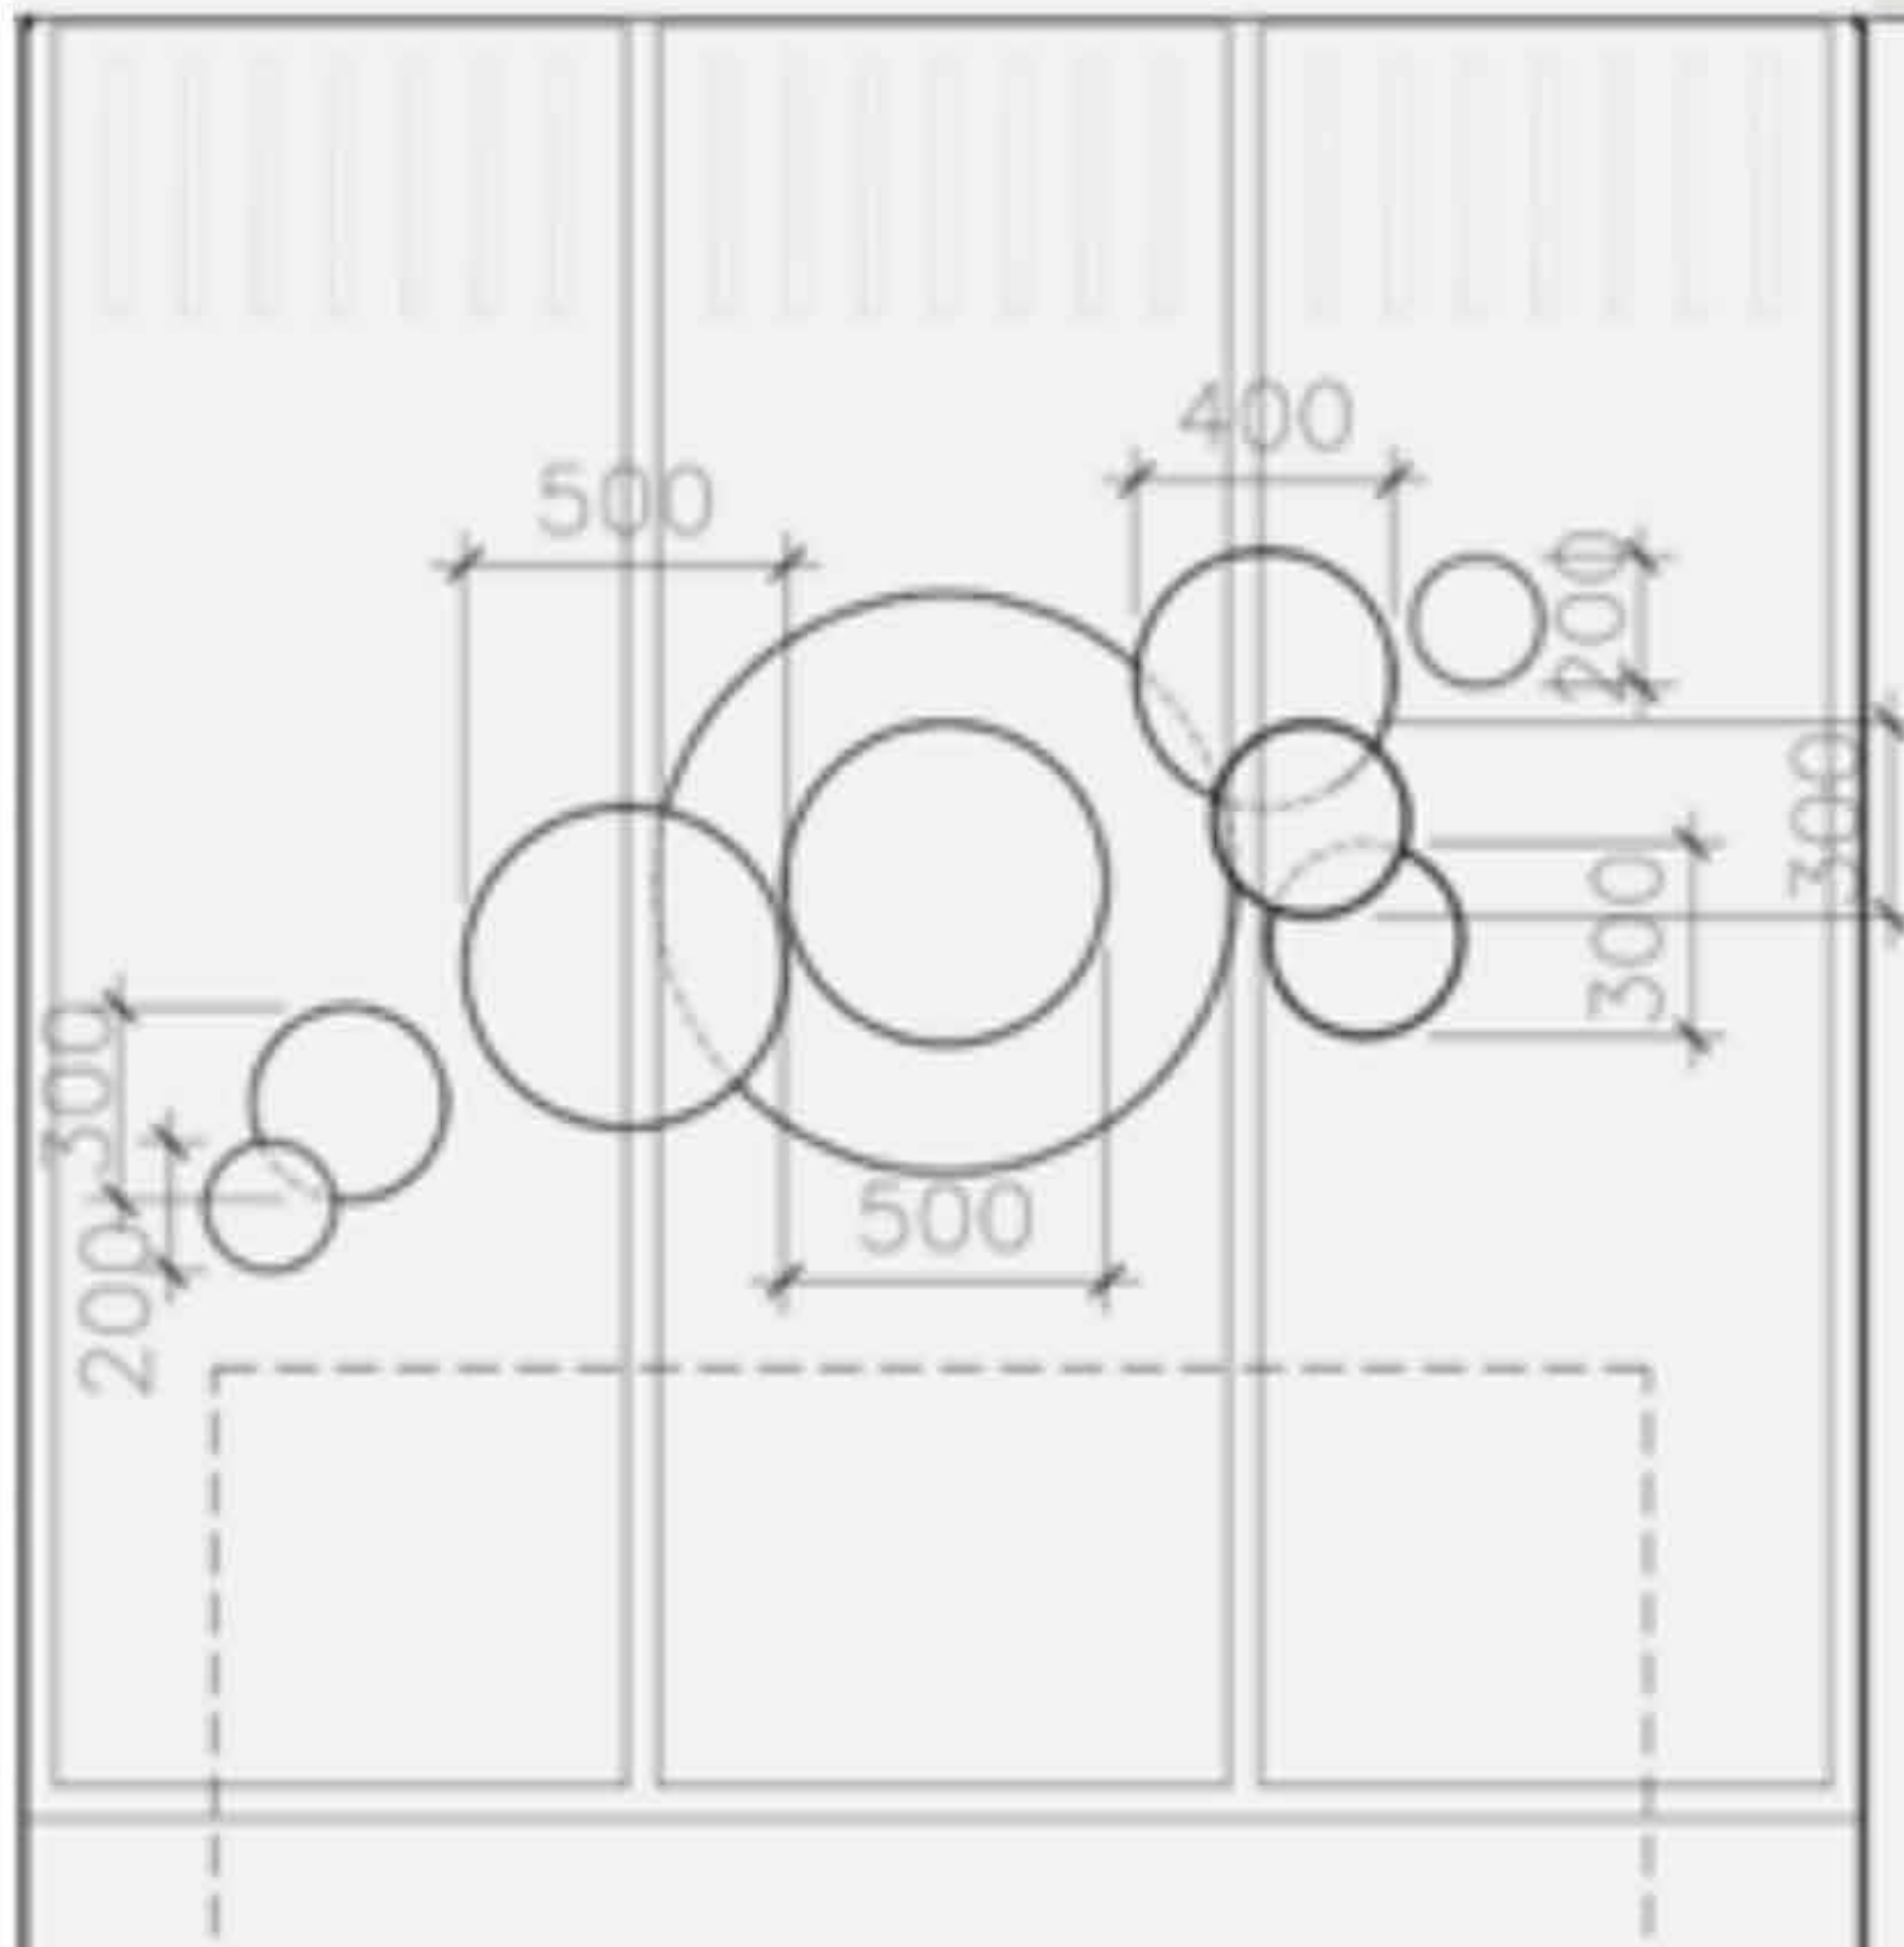

Artwork 4 @ Library

Plan

Artwork Location

**MATERIAL: RECYCLE BOOK
INTENT OR EQUIVALENT**

Artwork in Elevation

Standard Guestrooms & Deluxe King Guestrooms
Artwork @ WC

Artwork 2 - Framed art piece (To be developed by Artwork Consultant)
Approx. 350mmW x 50mmD x 350mmH