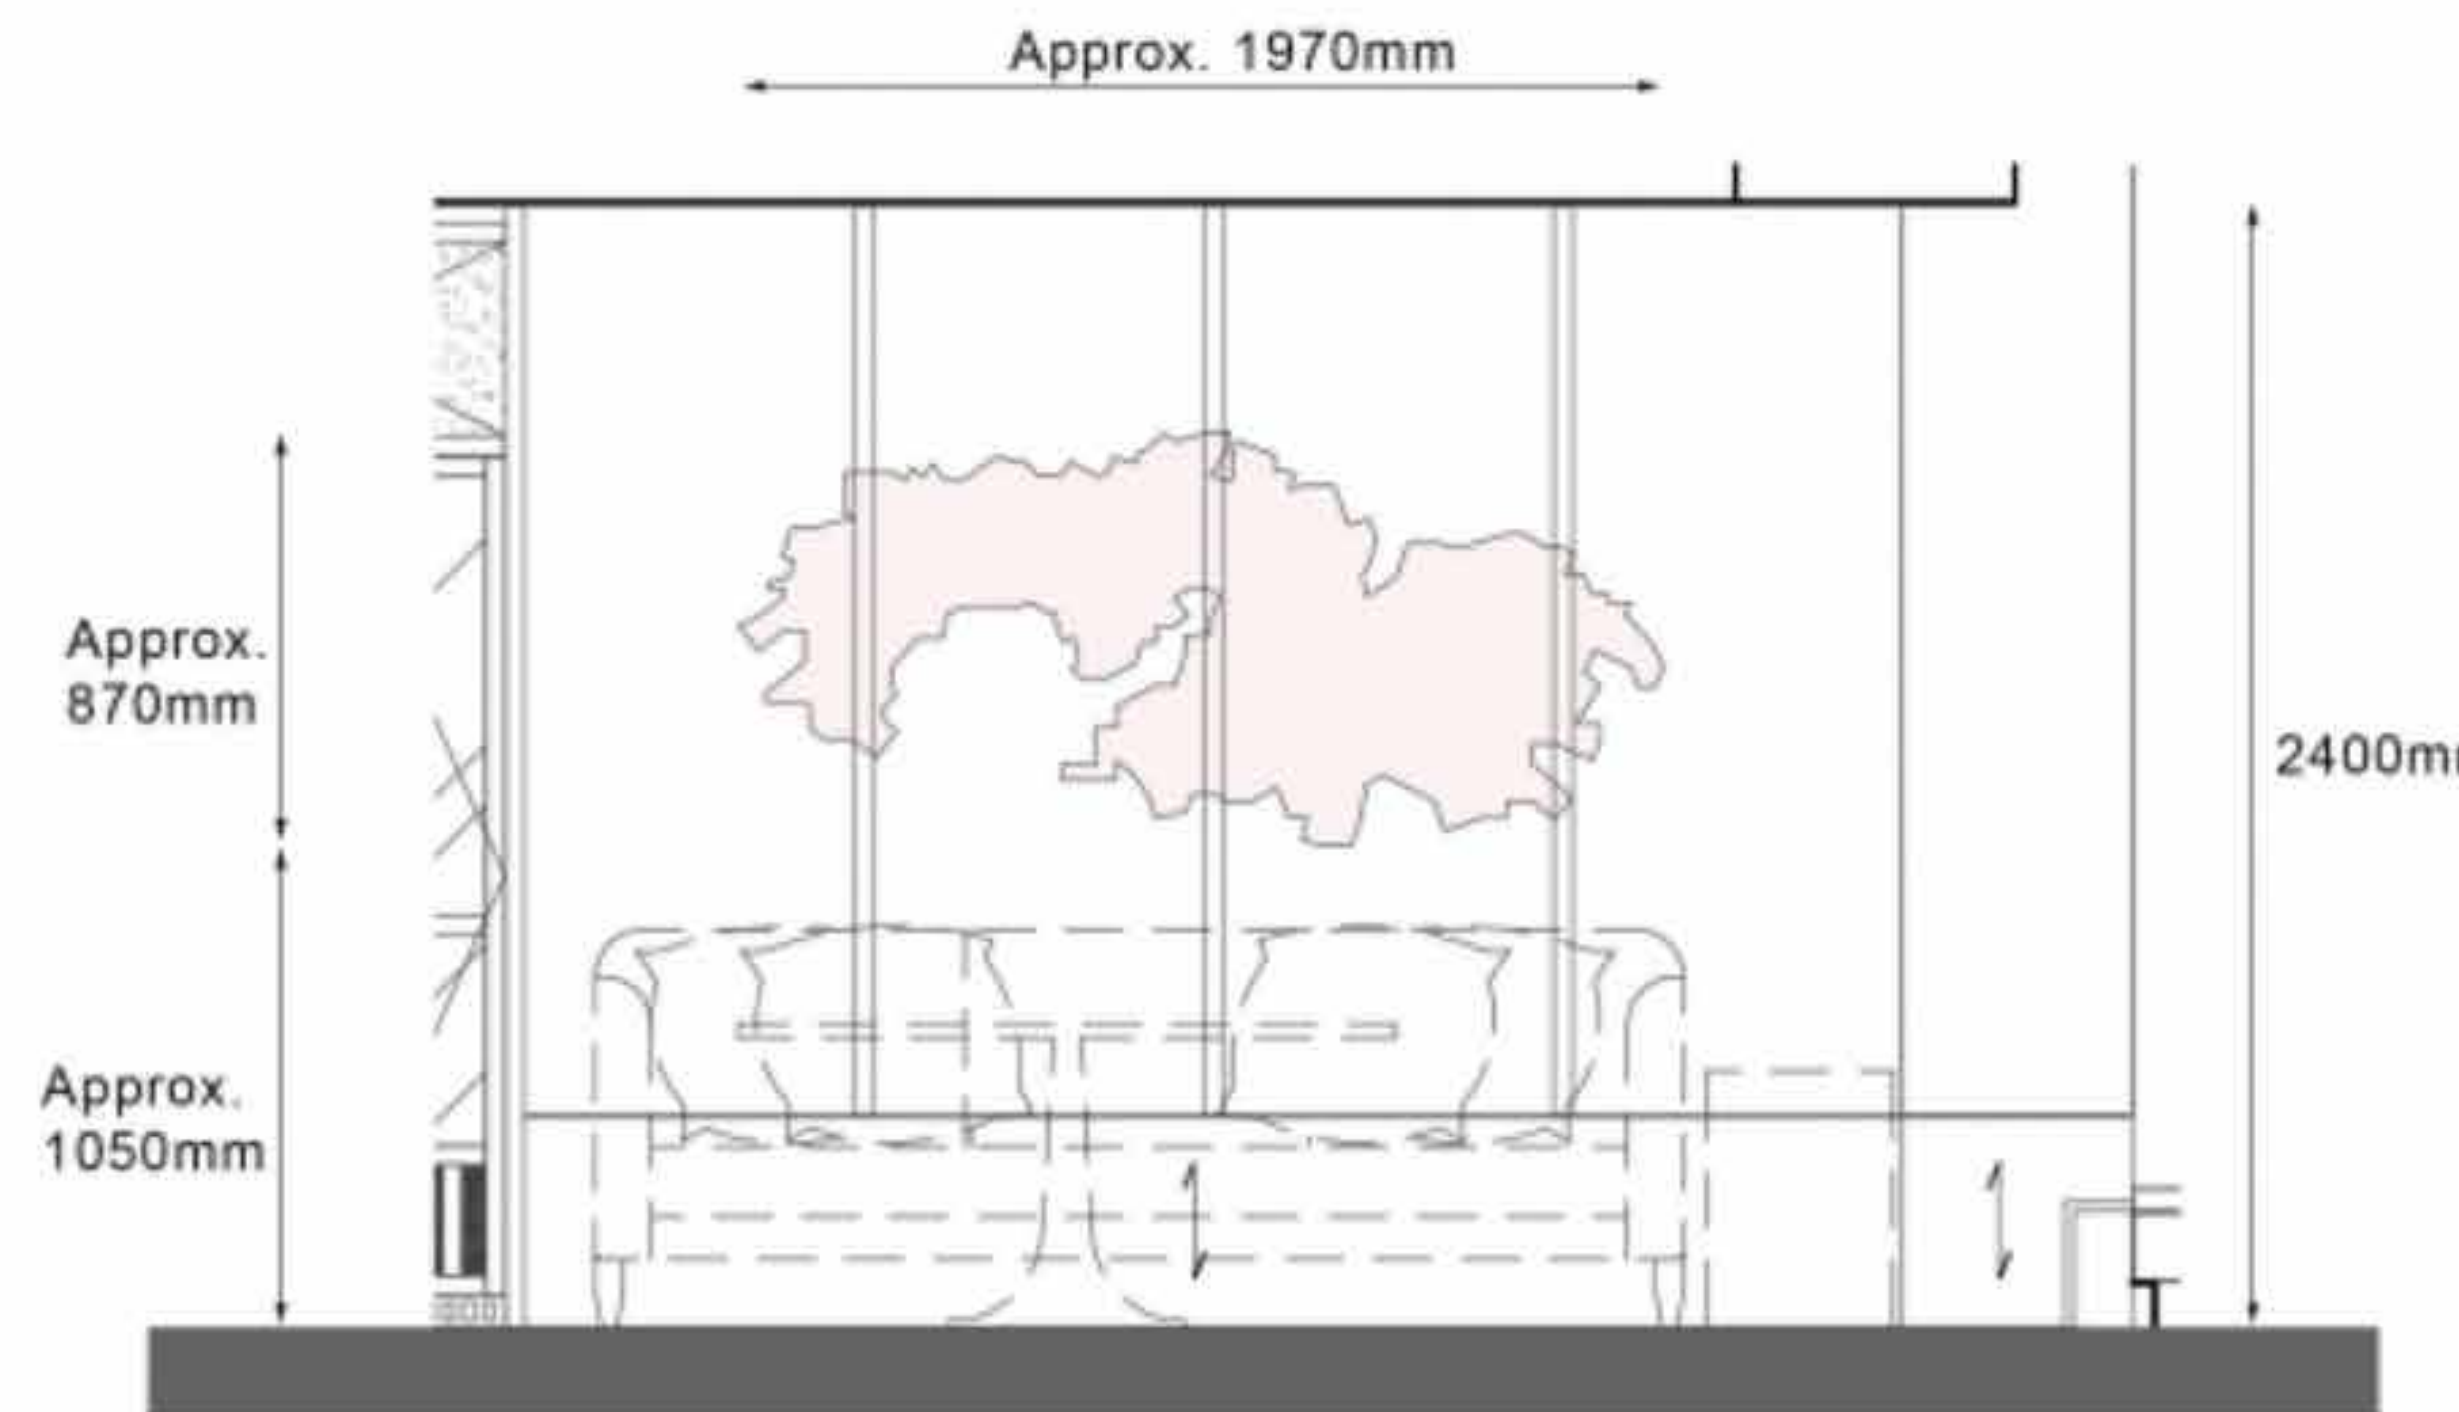

Artwork in Elevation

METHOD INTENT

Wood Craving wall art -softwood layering cut for design

Wall Art Decor

The book columns are made of so many recycled books. Follows the ecological concept of the hotel.

Artwork in Elevation

Artwork 4 @ Library

Plan

Artwork Location

**MATERIAL: RECYCLE BOOK
INTENT OR EQUIVALENT**

Artwork in Elevation

Standard Guestrooms & Deluxe King Guestrooms
Artwork @ WC

Artwork 2 - Framed art piece (To be developed by Artwork Consultant)
Approx. 350mmW x 50mmD x 350mmH