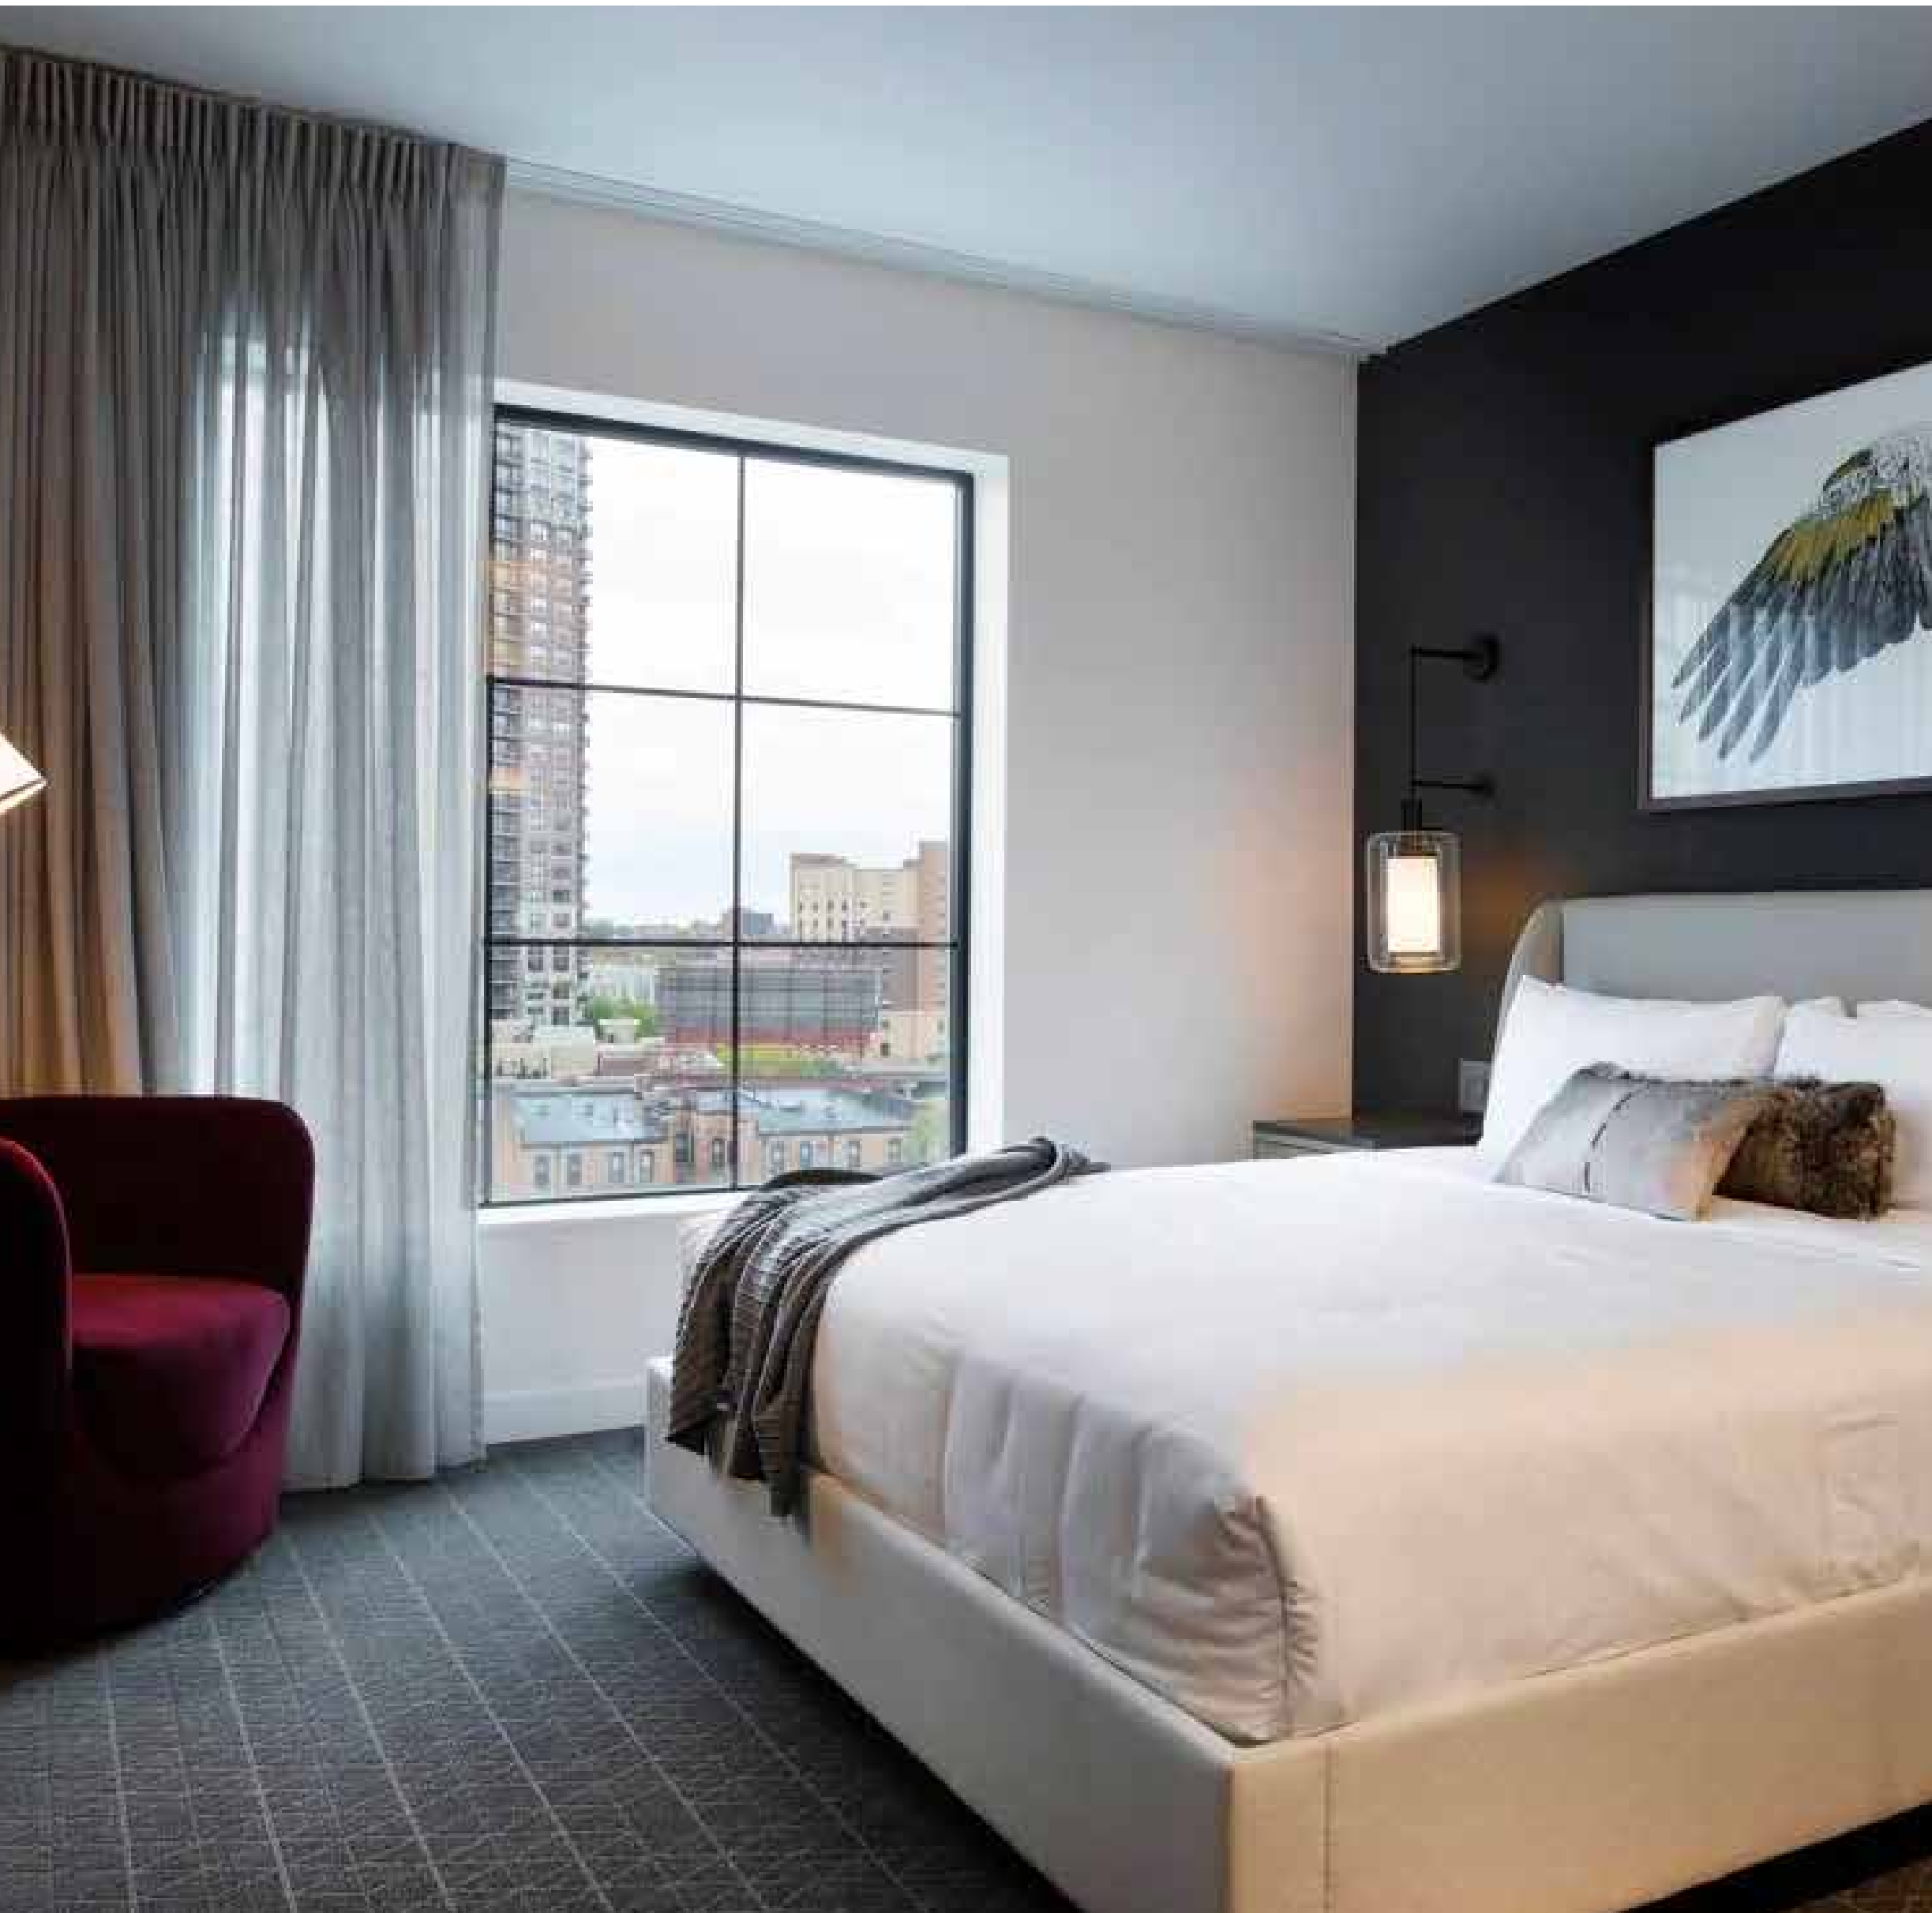

Why Us

01: Full Range

We offer one-stop hotel art decoration, painting, sculpture, flower POTS, lighting, fountains and so on

02: 7*24 Hour Service

Vincentaa provides a full range of services, from inquiry, quotation, design, production, transportation and installation processes.

03: Faster Production

Faster production to ensure that your project is finished on time

04: Long time Warranty

Longer warranty time, allowing you to reduce the frequency of replacement, save money