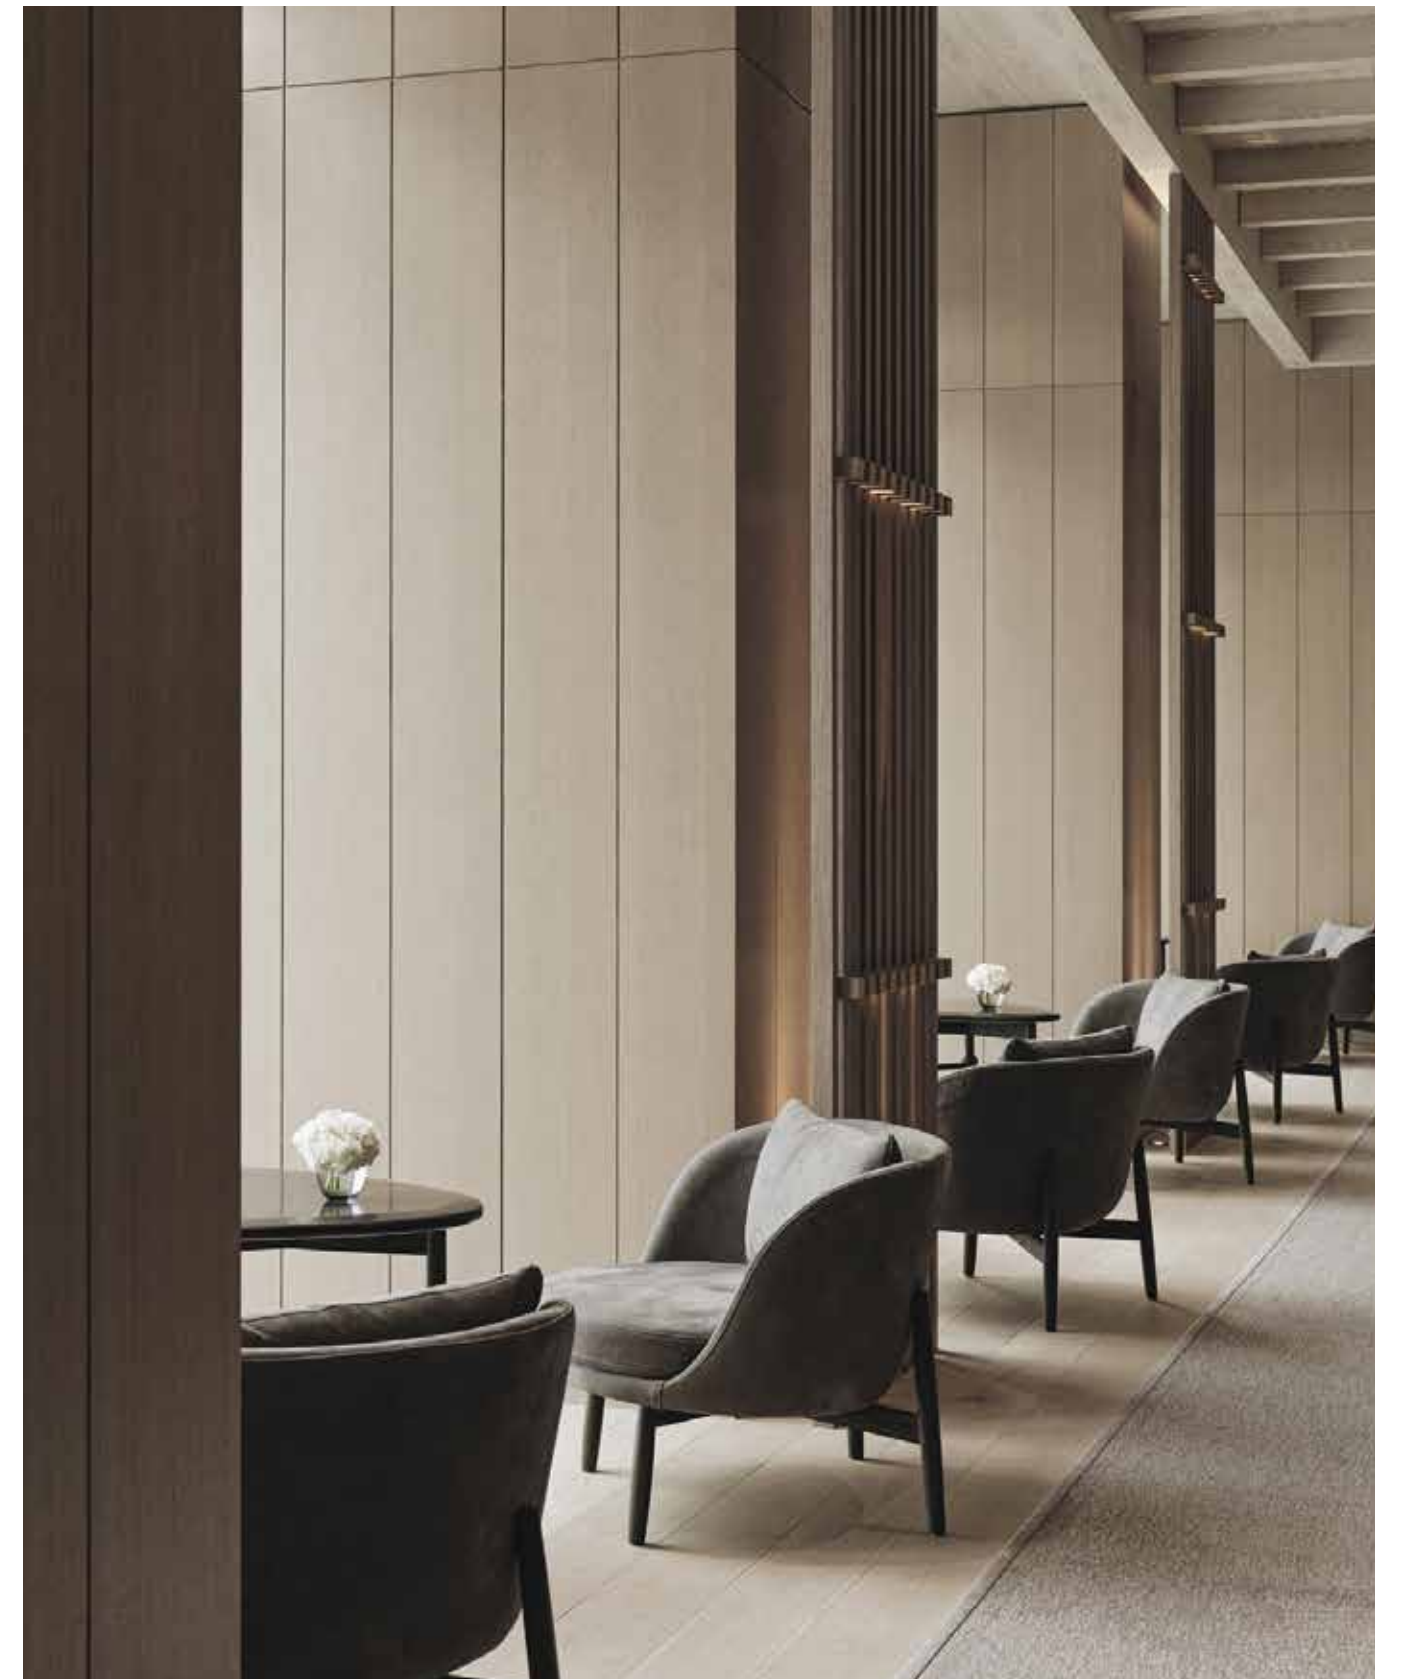

• Case content

01 Indigo Hotel

02 Le Meridian Hotel

One Stop Art Solution For Hotel Projects

Vincentaa
SCULPTURE ART

01

Indigo Hotel

IHG Hotels & Resorts is one of the world's leading hotel companies, with around 345,000 colleagues working across more than 100 countries to deliver True Hospitality for Good.

The hotel is in Kuala Lumpur, we finished it in the year of 2023. There are different kinds of artworks, sculpture, pots, paintings, wall arts. We won the project with low price and high quality, and finally finished it after two years.