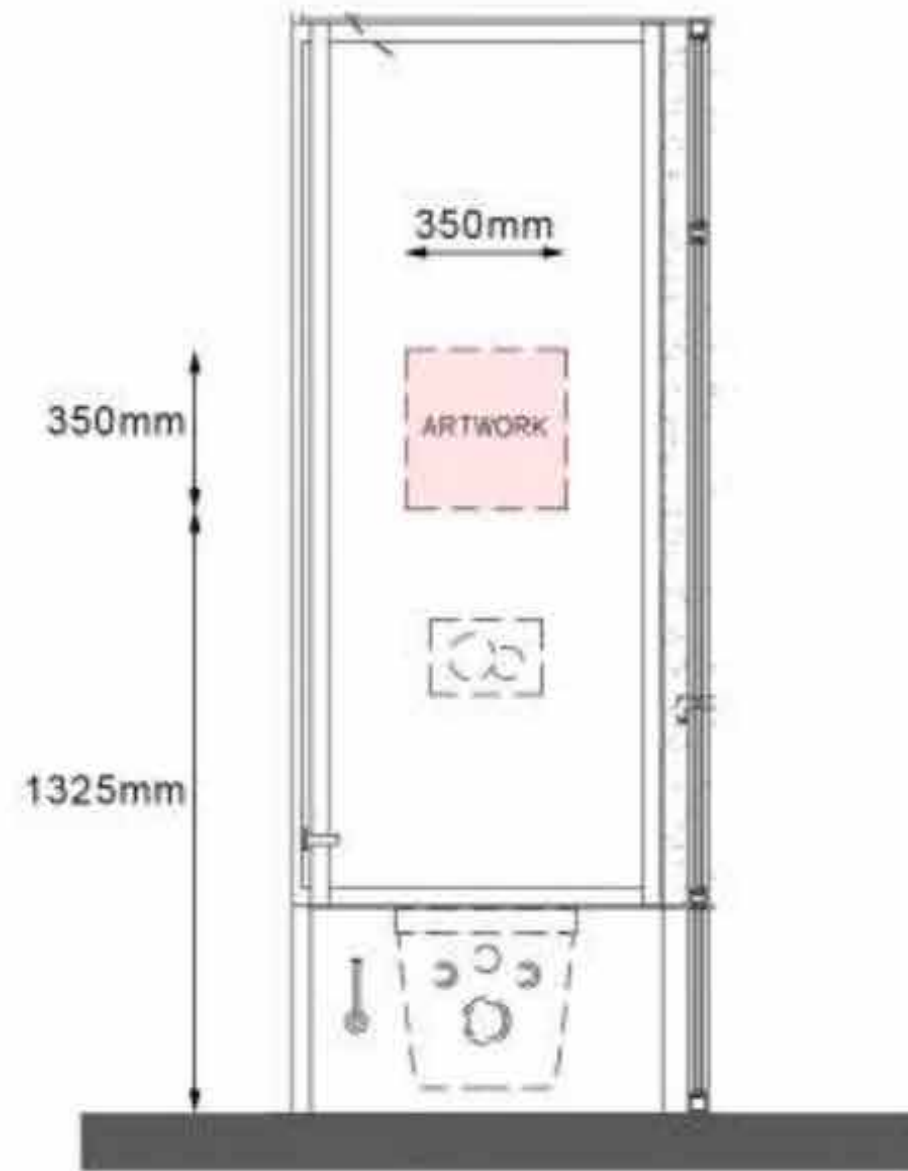

Artwork 4 @ Library

Plan

Artwork Location

**MATERIAL: RECYCLE BOOK
INTENT OR EQUIVALENT**

Artwork in Elevation

Standard Guestrooms & Deluxe King Guestrooms
Artwork @ WC

Artwork 2 - Framed art piece (To be developed by Artwork Consultant)
Approx. 350mmW x 50mmD x 350mmH