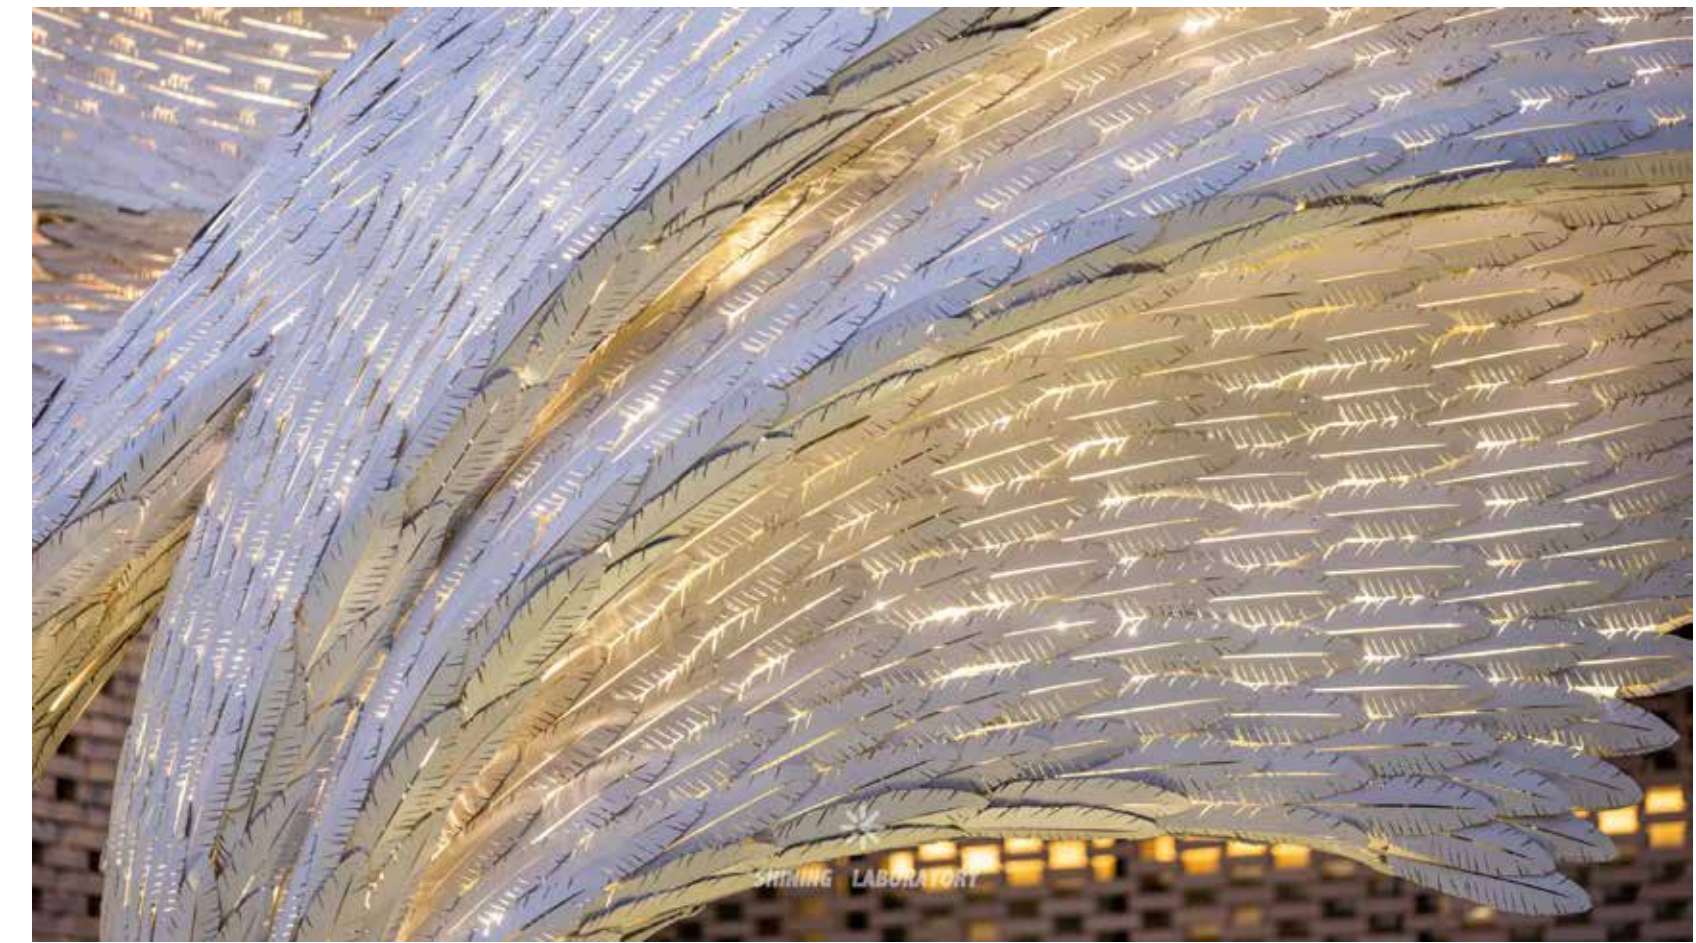

One-Stop Art Solution
For Hotel Projects

One-stop art service

Garden Sculpture

Garden sculpture, especially entrance sculpture draws adoration from passers-by and guests with his monumental scale and presence. It is the most important part of the hotel, determining whether customers are willing to stay in your hotel for a long time and whether they are willing to live in your hotel again

Stainless steel sculptures are very popular in modern public art due to their attractive finishing and flexible fabrication. Compared with other metal sculptures, stainless steel sculptures are more suitable to decorate the places with modern style, including outdoor garden, plaza, shopping mall and hotel decoration, because of their unique ability to resist corrosion and heat damage.