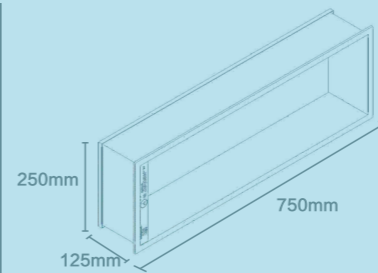

### Line diagram

产品线图

MA: 250X500X125mm  
MB: 300X600X125mm

侧面线图 / Side line drawing