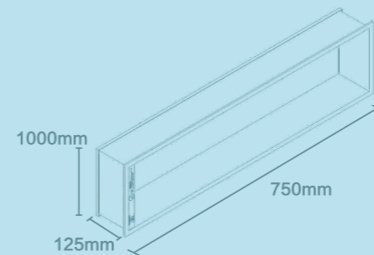

### Line diagram

产品线图

MA: 1000X250X125mm  
MB: 1200X300X125mm

侧面线图 / Side line drawing