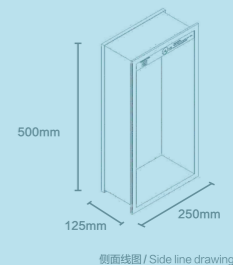

### Line diagram

产品线图

MC系列: 250X500X125mm

MD系列: 300X600X125mm

侧面线图 / Side line drawing