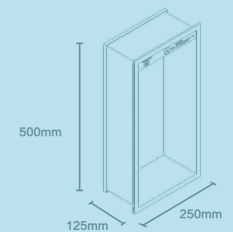

### Line diagram

产品线图

MA: 250X500X125mm  
MB: 300X600X125mm

侧面线图 / Side line drawing