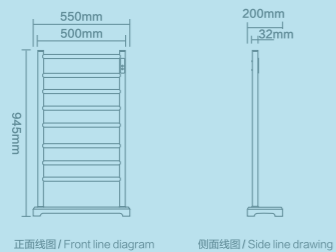

### Line diagram 产品线图

(550mmx945mmx200mm)