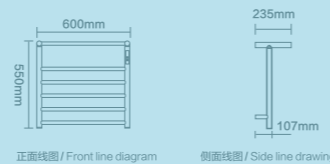

### Line diagram

产品线图

(600mmx550mmx235mm)