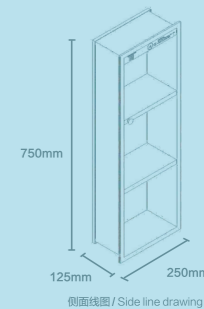

### Line diagram

产品线图

MA: 250X750X125mm  
MB: 300X900X125mm

侧面线图 / Side line drawing