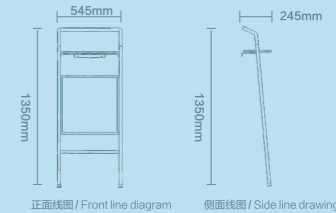

### Line diagram

产品线图

(500mmx800mmx235mm)

### Patent number

专利号

ZL 202130698958.3

Wire drawing  
texture。

### Line diagram

产品线图

(545mmx1350mmx245mm)