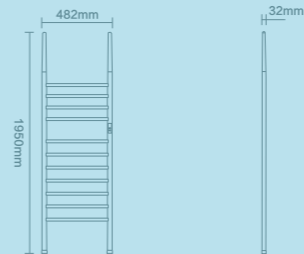

### Line diagram 产品线图

(550mmx945mmx200mm)

### Line diagram

产品线图

(482mmx1950mmx32mm)

正面线图 / Front line diagram

侧面线图 / Side line drawing