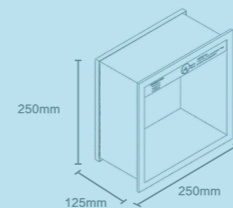

Line diagram

产品线图

MA : 250X250X125mm
MB : 300X600X125mm

侧面线图 / Side line drawing

Product details

产品详情

- 产品颜色
  黑钛/玫瑰金

Product function

产品版本及功能

- 基础款
  普通壁龛置物收纳
- 舒适款
  基础款功能+12VLED双色低压灯带
- 智能款
  基础款功能+舒适款功能+语音
  +触摸双控模组