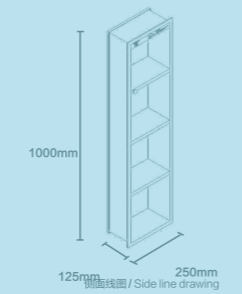

Series name

智能壁龛MC/MD4-2系列

Line diagram
产品线图
MC: 250X1000X125mm
MD: 300X1200X125mm