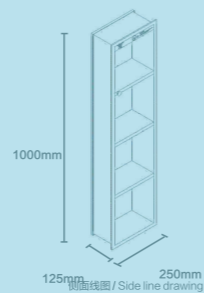

### Line diagram

产品线图

MA : 250X1000X125mm  
MB : 300X1200X125mm