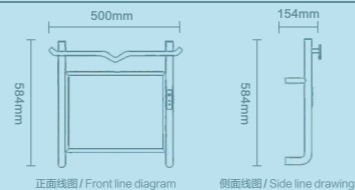

### Line diagram

产品线图

(500mmx548mmx154mm)