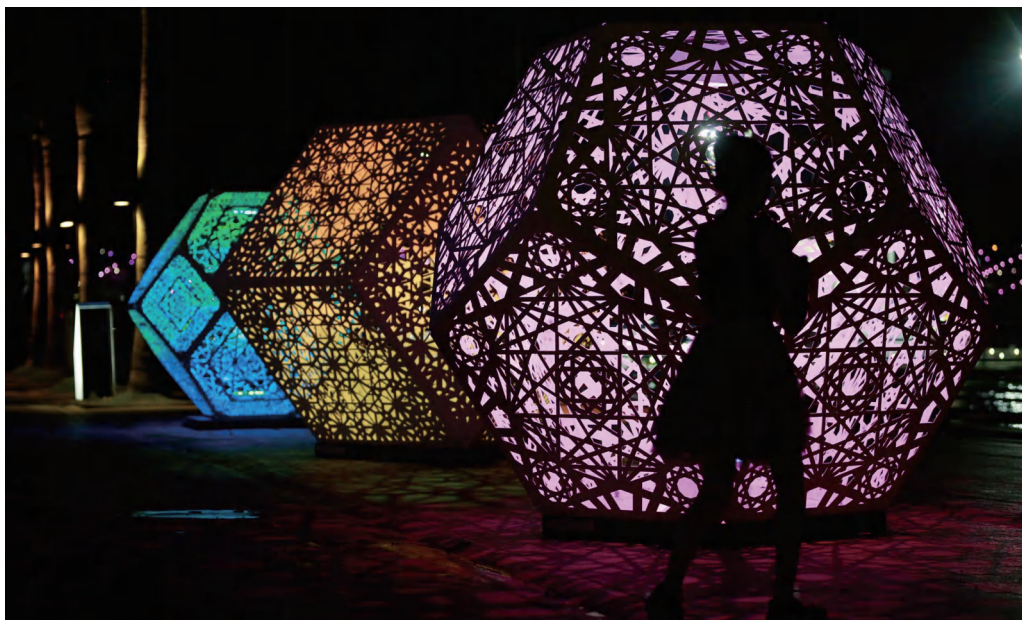

Item Number: VMB-054