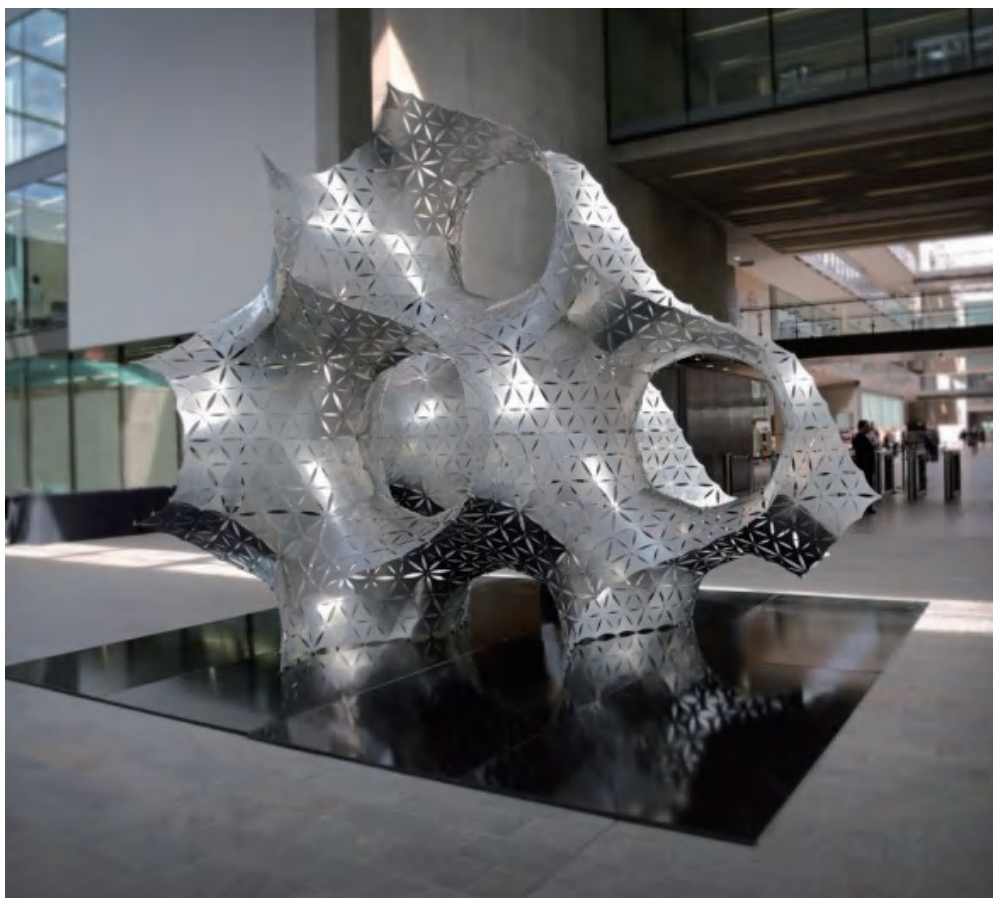

Item Number: VMB-004