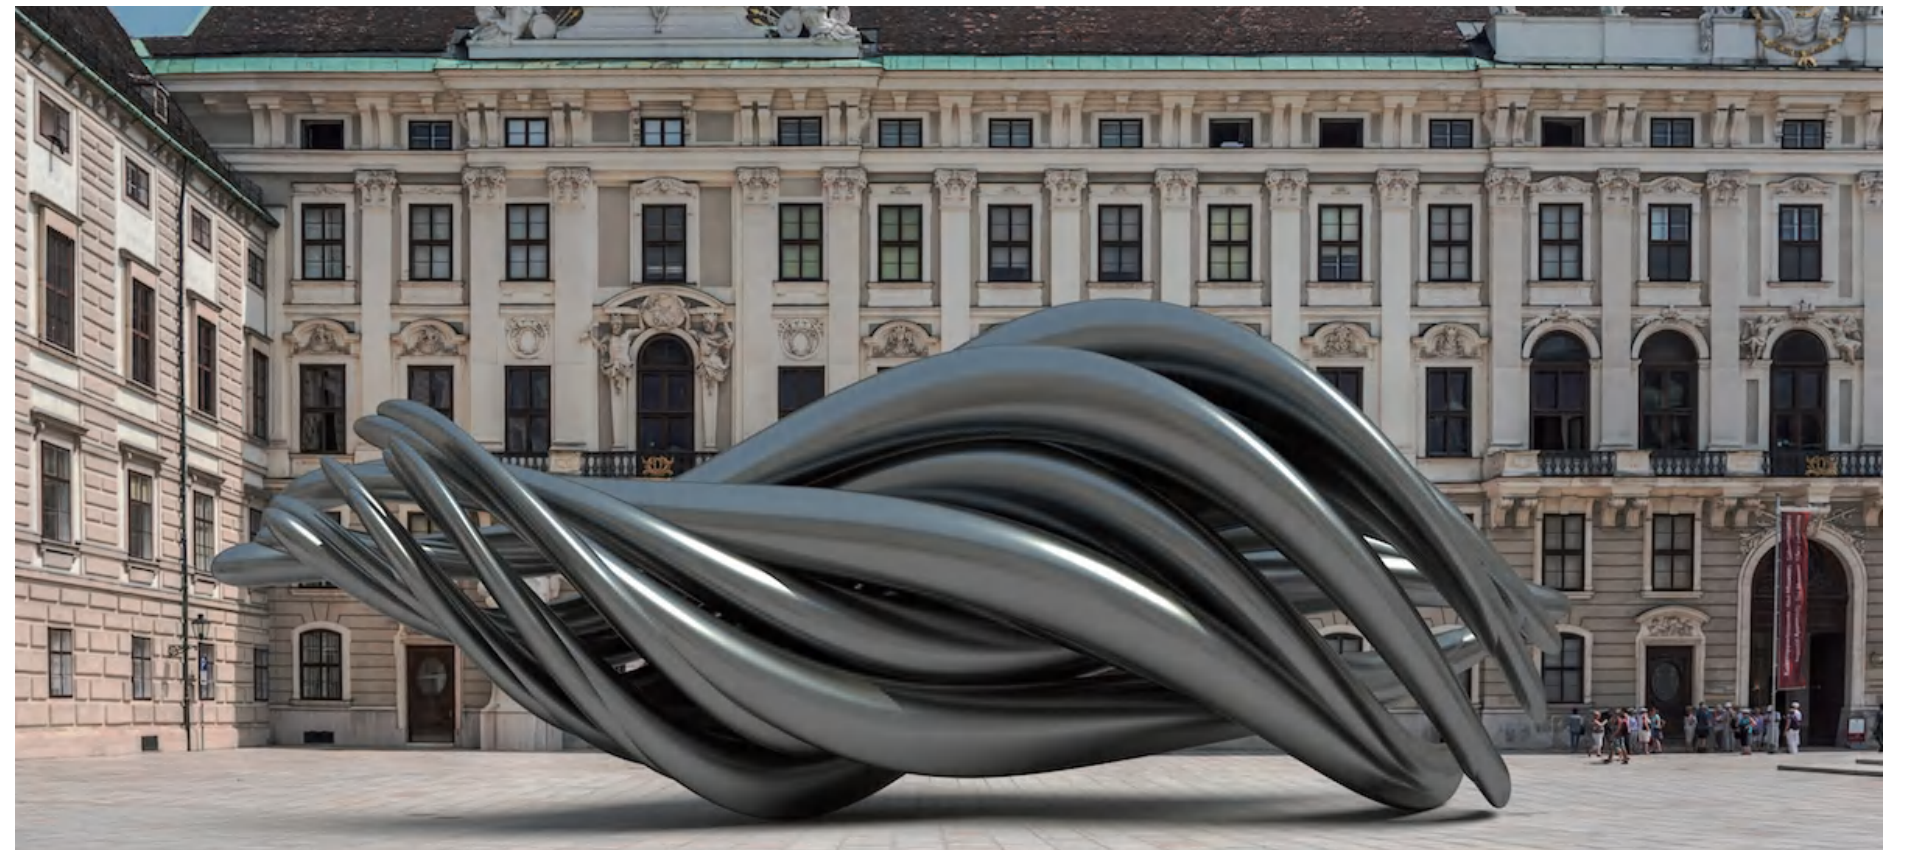

Item Number: VMB-070