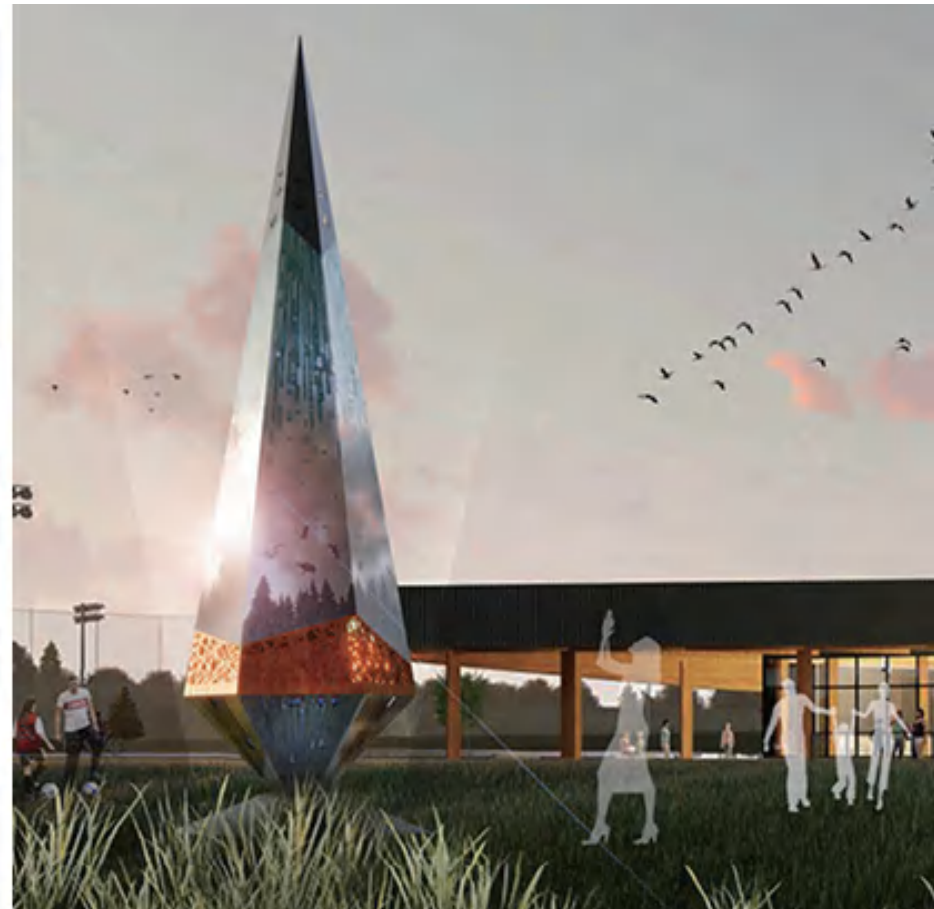

Item Number: VMB-064