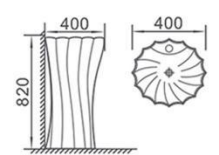

P-7171LG

连体立柱盆

Pedestal basin

Size: 400x400x820mm

Fixing to wall with back