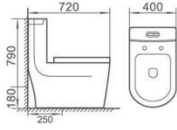

M-9044

直冲式连体坐便器

Washdown one-piece Toilet
Size: 730x390x790mm
S-trap, 250mm Roughing-in
P-trap, 180mm Roughing-in

M-9056

直冲式连体坐便器

Washdown one-piece Toilet
Size: 620x355x800mm
S-trap, 250mm Roughing-in
P-trap, 180mm Roughing-in

M-9057

直冲式连体坐便器

Washdown one-piece Toilet
Size: 670x370x790mm
S-trap, 250mm Roughing-in
P-trap, 180mm Roughing-in

M-9069

直冲式连体坐便器

Washdown one-piece Toilet
Size: 680x360x755mm
S-trap, 250mm Roughing-in
P-trap, 180mm Roughing-in

M-9102

直冲式连体坐便器

Washdown one-piece Toilet
Size: 720x400x790mm
S-trap, 250mm Roughing-in
P-trap, 180mm Roughing-in

M-9106

直冲式/虹吸式连体坐便器

Washdown one-piece Toilet
Size: 700x395x775mm
S-trap, 250mm Roughing-in
P-trap, 180mm Roughing-in
Siphonic: S-trap 300/400mm Roughing-in