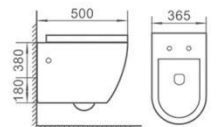

Size: 490x370x390mm

P-trap, 180mm Roughing-in

S-4089W

直冲式挂便器

Washdown wall-hung toilet

Size: 560x390x360mm

P-trap, 180mm Roughing-in

D-4846W

直冲式挂便器

Washdown wall-hung toilet

Size: 545x360x370mm

P-trap, 180mm Roughing-in

D-4848W

直冲式挂便器

Washdown wall-hung toilet

Size: 500x365x380mm

P-trap, 180mm Roughing-in

S-4850W

直冲式挂便器

Washdown wall-hung toilet

Size: 555x360x365mm

P-trap, 180mm Roughing-in

S-4851W

直冲式挂便器

Washdown wall-hung toilet

Size: 525x365x380mm

P-trap, 180mm Roughing-in

D-4852W

直冲式挂便器

Washdown wall-hung toilet

Size: 480x370x350mm

P-trap, 180mm Roughing-in