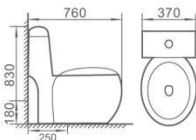

M-9012

直冲式连体坐便器

Washdown one-piece Toilet
Size: 685x365x840mm
S-trap, 250/300/400mm Roughing-in
P-trap, 180mm Roughing-in

M-9032

直冲式连体坐便器

Washdown one-piece Toilet
Size: 635x365x740mm
S-trap, 100/200/250mm Roughing-in
P-trap, 180mm Roughing-in

P-7055L

连体立柱盆

Pedestal basin
Size: 515x445x850mm
Fixing to wall with back

P-7012W

挂盆

Wall-hung basin
Size: 510x420x370mm
Fixing to wall with back

P-7032W

挂盆

Wall-hung basin
Size: 575x470x385mm
Fixing to wall with back

M-9037

直冲式连体坐便器

Washdown one-piece Toilet
Size: 760x370x830mm
S-trap, 250mm Roughing-in
P-trap, 180mm Roughing-in

P-7037W

挂盆

Wall-hung basin
Size: 720x480x360mm
Fixing to wall with back

M-9017

直冲式连体坐便器

Washdown one-piece Toilet
Size: 730x430x900mm
S-trap, 250mm Roughing-in
P-trap, 180mm Roughing-in

M-9017T

直冲式分体坐便器

Washdown two-piece toilet
Size: 730x440x920mm
S-trap, 250mm Roughing-in
S-trap, 180mm Roughing-in