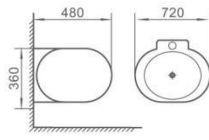

P-7055L

连体立柱盆

Pedestal basin
Size: 515x445x850mm
Fixing to wall with back

P-7012W

挂盆

Wall-hung basin
Size: 510x420x370mm
Fixing to wall with back

P-7032W

挂盆

Wall-hung basin
Size: 575x470x385mm
Fixing to wall with back

M-9037

直冲式连体坐便器

Washdown one-piece Toilet
Size: 760x370x830mm
S-trap, 250mm Roughing-in
P-trap, 180mm Roughing-in

P-7037W

挂盆

Wall-hung basin
Size: 720x480x360mm
Fixing to wall with back

M-9017

直冲式连体坐便器

Washdown one-piece Toilet
Size: 730x430x900mm
S-trap, 250mm Roughing-in
P-trap, 180mm Roughing-in

M-9017T

直冲式分体坐便器

Washdown two-piece toilet
Size: 730x440x920mm
S-trap, 250mm Roughing-in
S-trap, 180mm Roughing-in

P-7017L

连体立柱盆

Pedestal basin
Size: 510x510x850mm
Fixing to wall with back

M-9005

直冲式连体坐便器

Washdown one-piece Toilet
Size: 720x385x790mm
S-trap, 250mm Roughing-in
P-trap, 180mm Roughing-in

M-9008

直冲式连体坐便器