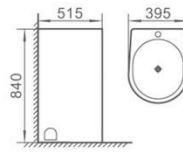

P-7818TC

立柱盆

Pedestal basin
Size: 710x580x910mm
Fixing to wall with back

P-7004L

连体立柱盆

Pedestal basin
Size: 410x410x835mm
Fixing to wall with back

P-7166

连体立柱盆
Pedestal basin
Size: 400x400x600mm
Fixing to wall with back

P-7030L

连体立柱盆
Pedestal basin
Size: 480x480x980mm
Fixing to wall with back

P-7026L

连体立柱盆
Pedestal basin
Size: 445x445x820mm
Fixing to wall with back

P-7162L

连体立柱盆
Pedestal basin
Size: 505x370x825mm
Fixing to wall with back

P-7163L

连体立柱盆
Pedestal basin
Size: 395x515x840mm
Fixing to wall with back

P-7164L

连体立柱盆
Pedestal basin
Size: 590x425x835mm
Fixing to wall with back

P-7165L

连体立柱盆
Pedestal basin
Size: 400x400x830mm
Fixing to wall with back

P-7172L

连体立柱盆
Pedestal basin
Size: 500x450x870mm
Fixing to wall with back

P-7020L

连体立柱盆
Pedestal basin
Size: 465x470x830mm
Fixing to wall with back

P-7060W

挂盆
Wal-hung basin
Size: 430x410x410mm
Fixing to wall with back