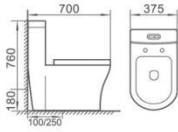

M-9057

直冲式连体坐便器

Washdown one-piece Toilet
Size: 670x370x790mm
S-trap, 250mm Roughing-in
P-trap, 180mm Roughing-in

M-9069

直冲式连体坐便器

Washdown one-piece Toilet
Size: 680x360x755mm
S-trap, 250mm Roughing-in
P-trap, 180mm Roughing-in

M-9102

直冲式连体坐便器

Washdown one-piece Toilet
Size: 720x400x790mm
S-trap, 250mm Roughing-in
P-trap, 180mm Roughing-in

M-9106

直冲式/虹吸式连体坐便器

Washdown one-piece Toilet
Size: 700x395x775mm
S-trap, 250mm Roughing-in
P-trap, 180mm Roughing-in
Siphonic: S-trap 300/400mm Roughing-in

M-9131

直冲式连体坐便器

Washdown one-piece Toilet
Size: 680x380x720mm
S-trap, 250/300mm Roughing-in
P-trap, 180mm Roughing-in

M-9346

直冲式连体坐便器

Washdown one-piece Toilet
Size: 700x370x760mm
S-trap, 100/250mm Roughing-in
P-trap, 180mm Roughing-in

M-9347

直冲式连体坐便器

Washdown one-piece Toilet
Size: 680x380x760mm
S-trap, 250mm Roughing-in
P-trap, 180mm Roughing-in

M-9349

直冲式连体坐便器

Washdown one-piece Toilet
Size: 680x390x710mm
S-trap, 250mm Roughing-in
P-trap, 180mm Roughing-in