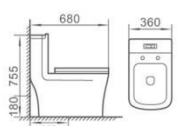

M-9044

直冲式连体坐便器

Washdown one-piece Toilet
Size: 730x390x790mm
S-trap, 250mm Roughing-in
P-trap, 180mm Roughing-in

M-9056

直冲式连体坐便器

Washdown one-piece Toilet
Size: 620x355x800mm
S-trap, 250mm Roughing-in
P-trap, 180mm Roughing-in

M-9057

直冲式连体坐便器

Washdown one-piece Toilet
Size: 670x370x790mm
S-trap, 250mm Roughing-in
P-trap, 180mm Roughing-in

M-9069

直冲式连体坐便器

Washdown one-piece Toilet
Size: 680x360x755mm
S-trap, 250mm Roughing-in
P-trap, 180mm Roughing-in

M-9102

直冲式连体坐便器

Washdown one-piece Toilet
Size: 720x400x790mm
S-trap, 250mm Roughing-in
P-trap, 180mm Roughing-in

M-9106

直冲式/虹吸式连体坐便器

Washdown one-piece Toilet
Size: 700x395x775mm
S-trap, 250mm Roughing-in
P-trap, 180mm Roughing-in
Siphonic: S-trap 300/400mm Roughing-in