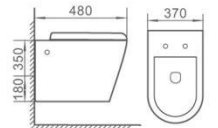

P-trap, 180mm Roughing-in

S-4850W

直冲式挂便器

Washdown wall-hung toilet

Size: 555x360x365mm

P-trap, 180mm Roughing-in

S-4851W

直冲式挂便器

Washdown wall-hung toilet

Size: 525x365x380mm

P-trap, 180mm Roughing-in

D-4852W

直冲式挂便器

Washdown wall-hung toilet

Size: 480x370x350mm

P-trap, 180mm Roughing-in

D-4853W

对冲式挂便器

Rimless wall-hung toilet

Size: 510x350x370mm

P-trap, 180mm Roughing-in

D-4854W

直冲式挂便器

Washdown wall-hung toilet

Size: 520x360x370mm

P-trap, 180mm Roughing-in

D-4855W

直冲式挂便器

Washdown wall-hung toilet

Size: 520x370x360mm

P-trap, 180mm Roughing-in

S-4017W