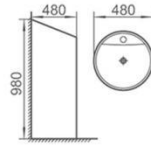

M-9061

直冲式连体坐便器

Washdown one-piece Toilet
Size: 660x350x760mm
S-trap, 250mm Roughing-in
P-trap, 180mm Roughing-in

M-9818TC

直冲式分体坐便器

Washdown two-piece Toilet
Size: 730x430x920mm
S-trap, 250mm Roughing-in
P-trap, 180mm Roughing-in

P-7818TC

立柱盆

Pedestal basin
Size: 710x580x910mm
Fixing to wall with back

P-7004L

连体立柱盆

Pedestal basin
Size: 410x410x835mm
Fixing to wall with back

P-7166

连体立柱盆
Pedestal basin
Size: 400x400x600mm
Fixing to wall with back

P-7030L

连体立柱盆
Pedestal basin
Size: 480x480x980mm
Fixing to wall with back

P-7026L

连体立柱盆
Pedestal basin
Size: 445x445x820mm
Fixing to wall with back

P-7162L

连体立柱盆
Pedestal basin
Size: 505x370x825mm
Fixing to wall with back

P-7163L

连体立柱盆
Pedestal basin
Size: 395x515x840mm
Fixing to wall with back

P-7164L

连体立柱盆
Pedestal basin
Size: 590x425x835mm
Fixing to wall with back

P-7165L

连体立柱盆
Pedestal basin
Size: 400x400x830mm
Fixing to wall with back