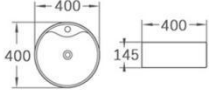

5003

艺术盆
尺寸Size:460x320x135mm
台上安装
Art basin
Above counter mouting

5004

艺术盆
尺寸Size:425x425x140mm
台上安装
Art basin
Above counter mouting

5005

艺术盆
尺寸Size:385x385x140mm
台上安装
Art basin
Above counter mouting

5006

艺术盆
尺寸Size:500x400x135mm
台上安装
Art basin
Above counter mouting

5007

艺术盆
尺寸Size:480x370x135mm
台上安装
Art basin
Above counter mouting

5008

艺术盆
尺寸Size:480x370x135mm
台上安装
Art basin
Above counter mouting

5009

艺术盆
尺寸Size:460x420x155mm
台上安装
Art basin
Above counter mouting

5010

艺术盆
尺寸Size:520x420x155mm
台上安装
Art basin
Above counter mouting

5011

艺术盆
尺寸Size:400×400×145mm
台上安装

Art basin
Above counter mouting

5012

艺术盆
尺寸Size:410×410×150mm
台上安装

Art basin
Above counter mouting

5014

艺术盆
尺寸Size:530×415×150mm
台上安装