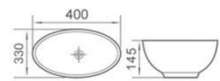

5011

艺术盆
尺寸Size:400×400×145mm
台上安装

Art basin
Above counter mouting

5012

艺术盆
尺寸Size:410×410×150mm
台上安装

Art basin
Above counter mouting

5014

艺术盆
尺寸Size:530×415×150mm
台上安装

Art basin
Above counter mouting

5015

艺术盆
尺寸Size:515×360×150mm
台上安装

Art basin
Above counter mouting

5016

艺术盆
尺寸Size:600×350×110mm
台上安装

Art basin
Above counter mouting

5017

艺术盆
尺寸Size:600×400×155mm
台上安装

Art basin
Above counter mouting

5018

艺术盆
尺寸Size:415×415×170mm
台上安装

Art basin
Above counter mouting

5019

艺术盆
尺寸Size:400×330×145mm
台上安装

Art basin
Above counter mouting

5020

艺术盆
尺寸Size:460×460×155mm
台上安装

Art basin
Above counter mouting

5021

艺术盆
尺寸Size:400×400×155mm
台上安装

Art basin
Above counter mouting

5022

艺术盆
尺寸Size:600×400×150mm
台上安装