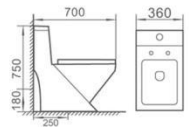

Washdown one-piece Toilet
Size: 720x400x790mm
S-trap, 250/300mm Roughing-in
P-trap, 180mm Roughing-in

M-9009

直冲式连体坐便器

Washdown one-piece Toilet
Size: 720x390x850mm
S-trap, 250mm Roughing-in
P-trap, 180mm Roughing-in

M-9020

直冲式连体坐便器

Washdown one-piece Toilet
Size: 680x375x830mm
S-trap, 250mm Roughing-in
P-trap, 180mm Roughing-in

M-9022

直冲式连体坐便器

Washdown one-piece Toilet
Size: 695x400x810mm
S-trap, 250mm Roughing-in
P-trap, 180mm Roughing-in

M-9024

直冲式连体坐便器

Washdown one-piece Toilet
Size: 700x360x750mm
S-trap, 250mm Roughing-in
P-trap, 180mm Roughing-in

M-9033

直冲式连体坐便器

Washdown one-piece Toilet
Size: 700x425x870mm
S-trap, 250mm Roughing-in
P-trap, 180mm Roughing-in

M-9038

直冲式连体坐便器

Washdown one-piece Toilet
Size: 700x380x755mm
S-trap, 250mm Roughing-in
P-trap, 180mm Roughing-in

M-9040

直冲式连体坐便器

Washdown one-piece Toilet
Size: 730x420x800mm
S-trap, 250mm Roughing-in
P-trap, 180mm Roughing-in