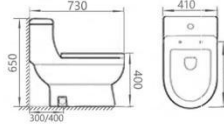

M-9347

直冲式连体坐便器

Washdown one-piece Toilet
Size: 680x380x760mm
S-trap, 250mm Roughing-in
P-trap, 180mm Roughing-in

M-9349

直冲式连体坐便器

Washdown one-piece Toilet
Size: 680x390x710mm
S-trap, 250mm Roughing-in
P-trap, 180mm Roughing-in

M-9186

虹吸式连体坐便器

Siphonic one-piece Toilet
Size: 710x400x660mm
S-trap, 300/400mm Roughing-in

M-9351

虹吸式连体坐便器

Siphonic one-piece toilet
Size: 730x410x650mm
S-trap, 300/400mm Roughing-in

M-9352

虹吸式连体坐便器

Siphonic one-piece toilet
Size: 735x420x740mm
S-trap, 300/400mm Roughing-in

M-9354

虹吸式连体坐便器

Siphonic one-piece toilet
Size: 700x425x750mm
S-trap, 300/400mm Roughing-in

M-9353

虹吸式连体坐便器

Siphonic one-piece toilet
Size: 690x390x740mm
S-trap, 300/400mm Roughing-in

M-9061

直冲式连体坐便器

Washdown one-piece Toilet
Size: 660x350x760mm
S-trap, 250mm Roughing-in
P-trap, 180mm Roughing-in

M-9818TC

直冲式分体坐便器

Washdown two-piece Toilet
Size: 730x430x920mm
S-trap, 250mm Roughing-in
P-trap, 180mm Roughing-in