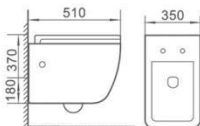

P-trap, 180mm Roughing-in

S-4850W

直冲式挂便器

Washdown wall-hung toilet

Size: 555x360x365mm

P-trap, 180mm Roughing-in

S-4851W

直冲式挂便器

Washdown wall-hung toilet

Size: 525x365x380mm

P-trap, 180mm Roughing-in

D-4852W

直冲式挂便器

Washdown wall-hung toilet

Size: 480x370x350mm

P-trap, 180mm Roughing-in

D-4853W

对冲式挂便器

Rimless wall-hung toilet

Size: 510x350x370mm

P-trap, 180mm Roughing-in

D-4854W

直冲式挂便器

Washdown wall-hung toilet

Size: 520x360x370mm

P-trap, 180mm Roughing-in

D-4855W

直冲式挂便器

Washdown wall-hung toilet

Size: 520x370x360mm

P-trap, 180mm Roughing-in

S-4017W