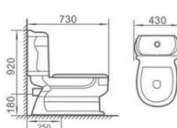

Siphonic one-piece toilet
Size: 735x420x740mm
S-trap, 300/400mm Roughing-in

M-9354

虹吸式连体坐便器

Siphonic one-piece toilet
Size: 700x425x750mm
S-trap, 300/400mm Roughing-in

M-9353

虹吸式连体坐便器

Siphonic one-piece toilet
Size: 690x390x740mm
S-trap, 300/400mm Roughing-in

M-9061

直冲式连体坐便器

Washdown one-piece Toilet
Size: 660x350x760mm
S-trap, 250mm Roughing-in
P-trap, 180mm Roughing-in

M-9818TC

直冲式分体坐便器

Washdown two-piece Toilet
Size: 730x430x920mm
S-trap, 250mm Roughing-in
P-trap, 180mm Roughing-in

P-7818TC

立柱盆

Pedestal basin
Size: 710x580x910mm
Fixing to wall with back

P-7004L

连体立柱盆

Pedestal basin
Size: 410x410x835mm
Fixing to wall with back

P-7166

连体立柱盆
Pedestal basin
Size: 400x400x600mm
Fixing to wall with back

P-7030L

连体立柱盆
Pedestal basin
Size: 480x480x980mm
Fixing to wall with back

P-7026L

连体立柱盆
Pedestal basin
Size: 445x445x820mm
Fixing to wall with back

P-7162L

连体立柱盆
Pedestal basin
Size: 505x370x825mm
Fixing to wall with back