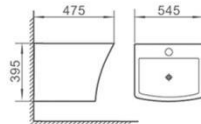

艺术盆
尺寸Size:400×400×140mm
台上安装

Art basin
Above counter mouting

5026

艺术盆
尺寸Size:520×360×115mm
台上安装

Art basin
Above counter mouting

Rimless

D-4848WB

对冲式挂便器

Rimless wall-hung toilet

Size: 490x365x380mm

P-trap, 180mm Roughing-in

S-4028WB

直冲式挂便器

Washdown wall-hung toilet

Size: 565x365x395mm

S-trap, 180mm Roughing-in

S-4030WB

直冲式挂便器

Washdown wall-hung toilet

Size: 580x350x360mm

P-trap, 150mm Roughing-in

P-7088WB

挂盆

Wall-hung basin

Size: 545x475x395mm

Fixing to wall with back

M-9056B

直冲式连体坐便器

Washdown one-piece Toilet

Size: 670x355x825mm

S-trap, 250mm Roughing-in

P-trap, 180mm Roughing-in