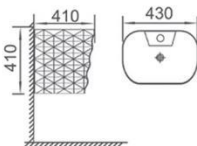

P-7030L

连体立柱盆
Pedestal basin
Size: 480x480x980mm
Fixing to wall with back

P-7026L

连体立柱盆
Pedestal basin
Size: 445x445x820mm
Fixing to wall with back

P-7162L

连体立柱盆
Pedestal basin
Size: 505x370x825mm
Fixing to wall with back

P-7163L

连体立柱盆
Pedestal basin
Size: 395x515x840mm
Fixing to wall with back

P-7164L

连体立柱盆
Pedestal basin
Size: 590x425x835mm
Fixing to wall with back

P-7165L

连体立柱盆
Pedestal basin
Size: 400x400x830mm
Fixing to wall with back

P-7172L

连体立柱盆
Pedestal basin
Size: 500x450x870mm
Fixing to wall with back

P-7020L

连体立柱盆
Pedestal basin
Size: 465x470x830mm
Fixing to wall with back

P-7060W

挂盆
Wal-hung basin
Size: 430x410x410mm
Fixing to wall with back

P-7061W

挂盆
Wal-hung basin
Size: 420x410x410mm
Fixing to wall with back

P-7056W

挂盆
Wall-hung basin
Size: 490x440x380mm
Fixing to wall with back

P-7057W

挂盆
Wall-hung basin
Size: 485x455x350mm
Fixing to wall with back