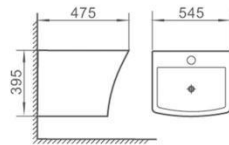

P-7058W

挂盆
Wall-hung basin
Size: 500x450x390mm
Fixing to wall with back

P-7059W

挂盆
Wall-hung basin
Size: 500x420x300mm
Fixing to wall with back

P-7007W

挂盆

Wall-hung basin

Size: 580x480x380mm

Fixing to wall with back

P-7008W

挂盆

Wall-hung basin

Size: 555x435x400mm

Fixing to wall with back

P-7011W

挂盆

Wall-hung basin

Size: 525x420x475mm

Fixing to wall with back

P-7088W

挂盆

Wall-hung basin

Size: 545x475x395mm

Fixing to wall with back

P-7030W

挂盆

Wall-hung basin

Size: 570x450x390mm

Fixing to wall with back

S-4607W

直冲式挂便器

Washdown wall-hung toilet