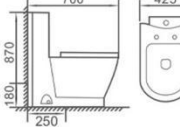

Washdown one-piece Toilet
Size: 720x400x790mm
S-trap, 250/300mm Roughing-in
P-trap, 180mm Roughing-in

M-9009

直冲式连体坐便器

Washdown one-piece Toilet
Size: 720x390x850mm
S-trap, 250mm Roughing-in
P-trap, 180mm Roughing-in

M-9020

直冲式连体坐便器

Washdown one-piece Toilet
Size: 680x375x830mm
S-trap, 250mm Roughing-in
P-trap, 180mm Roughing-in

M-9022

直冲式连体坐便器

Washdown one-piece Toilet
Size: 695x400x810mm
S-trap, 250mm Roughing-in
P-trap, 180mm Roughing-in

M-9024

直冲式连体坐便器

Washdown one-piece Toilet
Size: 700x360x750mm
S-trap, 250mm Roughing-in
P-trap, 180mm Roughing-in

M-9033

直冲式连体坐便器

Washdown one-piece Toilet
Size: 700x425x870mm
S-trap, 250mm Roughing-in
P-trap, 180mm Roughing-in

M-9038

直冲式连体坐便器

Washdown one-piece Toilet
Size: 700x380x755mm
S-trap, 250mm Roughing-in
P-trap, 180mm Roughing-in

M-9040

直冲式连体坐便器

Washdown one-piece Toilet
Size: 730x420x800mm
S-trap, 250mm Roughing-in
P-trap, 180mm Roughing-in