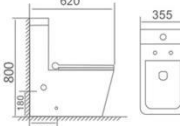

M-9046

直冲式连体坐便器

Washdown one-piece Toilet
Size: 720x380x870mm
S-trap, 250mm Roughing-in
P-trap, 180mm Roughing-in

M-9041

直冲式连体坐便器

Washdown one-piece Toilet
Size: 725x425x740mm
S-trap, 250/300mm Roughing-in
P-trap, 180mm Roughing-in

M-9044

直冲式连体坐便器

Washdown one-piece Toilet
Size: 730x390x790mm
S-trap, 250mm Roughing-in
P-trap, 180mm Roughing-in

M-9056

直冲式连体坐便器

Washdown one-piece Toilet
Size: 620x355x800mm
S-trap, 250mm Roughing-in
P-trap, 180mm Roughing-in

M-9057

直冲式连体坐便器

Washdown one-piece Toilet
Size: 670x370x790mm
S-trap, 250mm Roughing-in
P-trap, 180mm Roughing-in

M-9069

直冲式连体坐便器

Washdown one-piece Toilet
Size: 680x360x755mm
S-trap, 250mm Roughing-in
P-trap, 180mm Roughing-in