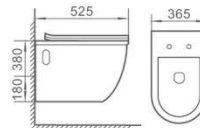

Size: 490x370x390mm

P-trap, 180mm Roughing-in

S-4089W

直冲式挂便器

Washdown wall-hung toilet

Size: 560x390x360mm

P-trap, 180mm Roughing-in

D-4846W

直冲式挂便器

Washdown wall-hung toilet

Size: 545x360x370mm

P-trap, 180mm Roughing-in

D-4848W

直冲式挂便器

Washdown wall-hung toilet

Size: 500x365x380mm

P-trap, 180mm Roughing-in

S-4850W

直冲式挂便器

Washdown wall-hung toilet

Size: 555x360x365mm

P-trap, 180mm Roughing-in

S-4851W

直冲式挂便器

Washdown wall-hung toilet

Size: 525x365x380mm

P-trap, 180mm Roughing-in

D-4852W

直冲式挂便器

Washdown wall-hung toilet

Size: 480x370x350mm

P-trap, 180mm Roughing-in