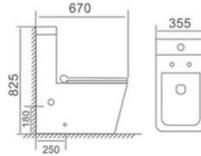

Rimless wall-hung toilet

Size: 490x365x380mm

P-trap, 180mm Roughing-in

S-4028WB

直冲式挂便器

Washdown wall-hung toilet

Size: 565x365x395mm

S-trap, 180mm Roughing-in

S-4030WB

直冲式挂便器

Washdown wall-hung toilet

Size: 580x350x360mm

P-trap, 150mm Roughing-in

P-7088WB

挂盆

Wall-hung basin

Size: 545x475x395mm

Fixing to wall with back

M-9056B

直冲式连体坐便器

Washdown one-piece Toilet

Size: 670x355x825mm

S-trap, 250mm Roughing-in

P-trap, 180mm Roughing-in

P-7171LG

连体立柱盆

Pedestal basin

Size: 400x400x820mm

Fixing to wall with back

P-7175LG

连体立柱盆

Pedestal basin