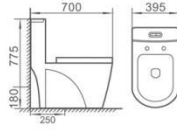

M-9057

直冲式连体坐便器

Washdown one-piece Toilet
Size: 670x370x790mm
S-trap, 250mm Roughing-in
P-trap, 180mm Roughing-in

M-9069

直冲式连体坐便器

Washdown one-piece Toilet
Size: 680x360x755mm
S-trap, 250mm Roughing-in
P-trap, 180mm Roughing-in

M-9102

直冲式连体坐便器

Washdown one-piece Toilet
Size: 720x400x790mm
S-trap, 250mm Roughing-in
P-trap, 180mm Roughing-in

M-9106

直冲式/虹吸式连体坐便器

Washdown one-piece Toilet
Size: 700x395x775mm
S-trap, 250mm Roughing-in
P-trap, 180mm Roughing-in
Siphonic: S-trap 300/400mm Roughing-in

M-9131

直冲式连体坐便器

Washdown one-piece Toilet
Size: 680x380x720mm
S-trap, 250/300mm Roughing-in
P-trap, 180mm Roughing-in

M-9346

直冲式连体坐便器

Washdown one-piece Toilet
Size: 700x370x760mm
S-trap, 100/250mm Roughing-in
P-trap, 180mm Roughing-in