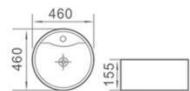

5011

艺术盆
尺寸Size:400×400×145mm
台上安装

Art basin
Above counter mouting

5012

艺术盆
尺寸Size:410×410×150mm
台上安装

Art basin
Above counter mouting

5014

艺术盆
尺寸Size:530×415×150mm
台上安装

Art basin
Above counter mouting

5015

艺术盆
尺寸Size:515×360×150mm
台上安装

Art basin
Above counter mouting

5016

艺术盆
尺寸Size:600×350×110mm
台上安装

Art basin
Above counter mouting

5017

艺术盆
尺寸Size:600×400×155mm
台上安装

Art basin
Above counter mouting

5018

艺术盆
尺寸Size:415×415×170mm
台上安装

Art basin
Above counter mouting

5019

艺术盆
尺寸Size:400×330×145mm
台上安装

Art basin
Above counter mouting

5020

艺术盆
尺寸Size:460×460×155mm
台上安装

Art basin
Above counter mouting

5021

艺术盆
尺寸Size:400×400×155mm
台上安装

Art basin
Above counter mouting

5022

艺术盆
尺寸Size:600×400×150mm
台上安装