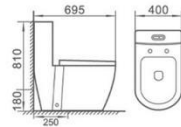

Washdown one-piece Toilet
Size: 720x400x790mm
S-trap, 250/300mm Roughing-in
P-trap, 180mm Roughing-in

M-9009

直冲式连体坐便器

Washdown one-piece Toilet
Size: 720x390x850mm
S-trap, 250mm Roughing-in
P-trap, 180mm Roughing-in

M-9020

直冲式连体坐便器

Washdown one-piece Toilet
Size: 680x375x830mm
S-trap, 250mm Roughing-in
P-trap, 180mm Roughing-in

M-9022

直冲式连体坐便器

Washdown one-piece Toilet
Size: 695x400x810mm
S-trap, 250mm Roughing-in
P-trap, 180mm Roughing-in

M-9024

直冲式连体坐便器

Washdown one-piece Toilet
Size: 700x360x750mm
S-trap, 250mm Roughing-in
P-trap, 180mm Roughing-in

M-9033

直冲式连体坐便器

Washdown one-piece Toilet
Size: 700x425x870mm
S-trap, 250mm Roughing-in
P-trap, 180mm Roughing-in

M-9038

直冲式连体坐便器

Washdown one-piece Toilet
Size: 700x380x755mm
S-trap, 250mm Roughing-in
P-trap, 180mm Roughing-in

M-9040

直冲式连体坐便器

Washdown one-piece Toilet
Size: 730x420x800mm
S-trap, 250mm Roughing-in
P-trap, 180mm Roughing-in