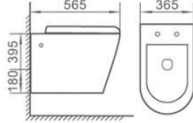

艺术盆
尺寸Size:400×400×140mm
台上安装

Art basin
Above counter mouting

5026

艺术盆
尺寸Size:520×360×115mm
台上安装

Art basin
Above counter mouting

Rimless

D-4848WB

对冲式挂便器

Rimless wall-hung toilet

Size: 490x365x380mm

P-trap, 180mm Roughing-in

S-4028WB

直冲式挂便器

Washdown wall-hung toilet

Size: 565x365x395mm

S-trap, 180mm Roughing-in

S-4030WB

直冲式挂便器

Washdown wall-hung toilet

Size: 580x350x360mm

P-trap, 150mm Roughing-in

P-7088WB

挂盆

Wall-hung basin