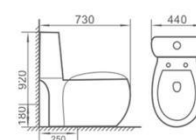

P-7055L

连体立柱盆

Pedestal basin
Size: 515x445x850mm
Fixing to wall with back

P-7012W

挂盆

Wall-hung basin
Size: 510x420x370mm
Fixing to wall with back

P-7032W

挂盆

Wall-hung basin
Size: 575x470x385mm
Fixing to wall with back

M-9037

直冲式连体坐便器

Washdown one-piece Toilet
Size: 760x370x830mm
S-trap, 250mm Roughing-in
P-trap, 180mm Roughing-in

P-7037W

挂盆

Wall-hung basin
Size: 720x480x360mm
Fixing to wall with back

M-9017

直冲式连体坐便器

Washdown one-piece Toilet
Size: 730x430x900mm
S-trap, 250mm Roughing-in
P-trap, 180mm Roughing-in

M-9017T

直冲式分体坐便器

Washdown two-piece toilet
Size: 730x440x920mm
S-trap, 250mm Roughing-in
S-trap, 180mm Roughing-in

P-7017L

连体立柱盆

Pedestal basin
Size: 510x510x850mm
Fixing to wall with back

M-9005

直冲式连体坐便器

Washdown one-piece Toilet
Size: 720x385x790mm
S-trap, 250mm Roughing-in
P-trap, 180mm Roughing-in

M-9008

直冲式连体坐便器