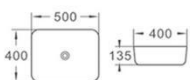

Washdown wall-hung toilet
Size: 560x390x350mm
P-trap, 180mm Roughing-in

5001

艺术盆
尺寸Size:415x415x135mm
台上安装
Art basin
Above counter mouting

5002

艺术盆
尺寸Size:500x400x140mm
台上安装
Art basin
Above counter mouting

5003

艺术盆
尺寸Size:460x320x135mm
台上安装
Art basin
Above counter mouting

5004

艺术盆
尺寸Size:425x425x140mm
台上安装
Art basin
Above counter mouting

5005

艺术盆
尺寸Size:385x385x140mm
台上安装
Art basin
Above counter mouting

5006

艺术盆
尺寸Size:500x400x135mm
台上安装
Art basin
Above counter mouting