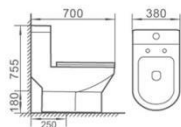

Washdown one-piece Toilet
Size: 720x400x790mm
S-trap, 250/300mm Roughing-in
P-trap, 180mm Roughing-in

M-9009

直冲式连体坐便器

Washdown one-piece Toilet
Size: 720x390x850mm
S-trap, 250mm Roughing-in
P-trap, 180mm Roughing-in

M-9020

直冲式连体坐便器

Washdown one-piece Toilet
Size: 680x375x830mm
S-trap, 250mm Roughing-in
P-trap, 180mm Roughing-in

M-9022

直冲式连体坐便器

Washdown one-piece Toilet
Size: 695x400x810mm
S-trap, 250mm Roughing-in
P-trap, 180mm Roughing-in

M-9024

直冲式连体坐便器

Washdown one-piece Toilet
Size: 700x360x750mm
S-trap, 250mm Roughing-in
P-trap, 180mm Roughing-in

M-9033

直冲式连体坐便器

Washdown one-piece Toilet
Size: 700x425x870mm
S-trap, 250mm Roughing-in
P-trap, 180mm Roughing-in

M-9038

直冲式连体坐便器

Washdown one-piece Toilet
Size: 700x380x755mm
S-trap, 250mm Roughing-in
P-trap, 180mm Roughing-in

M-9040

直冲式连体坐便器

Washdown one-piece Toilet
Size: 730x420x800mm
S-trap, 250mm Roughing-in
P-trap, 180mm Roughing-in