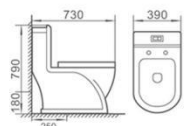

M-9038

直冲式连体坐便器

Washdown one-piece Toilet
Size: 700x380x755mm
S-trap, 250mm Roughing-in
P-trap, 180mm Roughing-in

M-9040

直冲式连体坐便器

Washdown one-piece Toilet
Size: 730x420x800mm
S-trap, 250mm Roughing-in
P-trap, 180mm Roughing-in

M-9046

直冲式连体坐便器

Washdown one-piece Toilet
Size: 720x380x870mm
S-trap, 250mm Roughing-in
P-trap, 180mm Roughing-in

M-9041

直冲式连体坐便器

Washdown one-piece Toilet
Size: 725x425x740mm
S-trap, 250/300mm Roughing-in
P-trap, 180mm Roughing-in

M-9044

直冲式连体坐便器

Washdown one-piece Toilet
Size: 730x390x790mm
S-trap, 250mm Roughing-in
P-trap, 180mm Roughing-in

M-9056

直冲式连体坐便器

Washdown one-piece Toilet
Size: 620x355x800mm
S-trap, 250mm Roughing-in
P-trap, 180mm Roughing-in

M-9057

直冲式连体坐便器

Washdown one-piece Toilet
Size: 670x370x790mm
S-trap, 250mm Roughing-in
P-trap, 180mm Roughing-in

M-9069

直冲式连体坐便器

Washdown one-piece Toilet
Size: 680x360x755mm
S-trap, 250mm Roughing-in
P-trap, 180mm Roughing-in