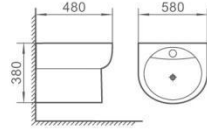

P-7172L

连体立柱盆
Pedestal basin
Size: 500x450x870mm
Fixing to wall with back

P-7020L

连体立柱盆
Pedestal basin
Size: 465x470x830mm
Fixing to wall with back

P-7060W

挂盆
Wal-hung basin
Size: 430x410x410mm
Fixing to wall with back

P-7061W

挂盆
Wal-hung basin
Size: 420x410x410mm
Fixing to wall with back

P-7056W

挂盆
Wall-hung basin
Size: 490x440x380mm
Fixing to wall with back

P-7057W

挂盆
Wall-hung basin
Size: 485x455x350mm
Fixing to wall with back

P-7058W

挂盆
Wall-hung basin
Size: 500x450x390mm
Fixing to wall with back

P-7059W

挂盆
Wall-hung basin
Size: 500x420x300mm
Fixing to wall with back

P-7007W

挂盆

Wall-hung basin

Size: 580x480x380mm

Fixing to wall with back

P-7008W

挂盆

Wall-hung basin

Size: 555x435x400mm

Fixing to wall with back

P-7011W

挂盆