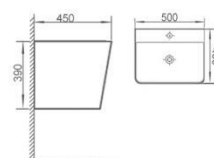

P-7163L

连体立柱盆
Pedestal basin
Size: 395x515x840mm
Fixing to wall with back

P-7164L

连体立柱盆
Pedestal basin
Size: 590x425x835mm
Fixing to wall with back

P-7165L

连体立柱盆
Pedestal basin
Size: 400x400x830mm
Fixing to wall with back

P-7172L

连体立柱盆
Pedestal basin
Size: 500x450x870mm
Fixing to wall with back

P-7020L

连体立柱盆
Pedestal basin
Size: 465x470x830mm
Fixing to wall with back

P-7060W

挂盆
Wal-hung basin
Size: 430x410x410mm
Fixing to wall with back

P-7061W

挂盆
Wal-hung basin
Size: 420x410x410mm
Fixing to wall with back

P-7056W

挂盆
Wall-hung basin
Size: 490x440x380mm
Fixing to wall with back

P-7057W

挂盆
Wall-hung basin
Size: 485x455x350mm
Fixing to wall with back

P-7058W

挂盆
Wall-hung basin
Size: 500x450x390mm
Fixing to wall with back

P-7059W

挂盆
Wall-hung basin
Size: 500x420x300mm
Fixing to wall with back

P-7007W

挂盆

Wall-hung basin

Size: 580x480x380mm