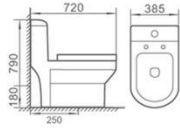

P-7055L

连体立柱盆

Pedestal basin
Size: 515x445x850mm
Fixing to wall with back

P-7012W

挂盆

Wall-hung basin
Size: 510x420x370mm
Fixing to wall with back

P-7032W

挂盆

M-9017

直冲式连体坐便器

Washdown one-piece Toilet
Size: 730x430x900mm
S-trap, 250mm Roughing-in
P-trap, 180mm Roughing-in

M-9017T

直冲式分体坐便器

Washdown two-piece toilet
Size: 730x440x920mm
S-trap, 250mm Roughing-in
S-trap, 180mm Roughing-in

P-7017L

连体立柱盆

Pedestal basin
Size: 510x510x850mm
Fixing to wall with back

M-9005

直冲式连体坐便器

Washdown one-piece Toilet
Size: 720x385x790mm
S-trap, 250mm Roughing-in
P-trap, 180mm Roughing-in

M-9008

直冲式连体坐便器

Washdown one-piece Toilet
Size: 720x400x790mm
S-trap, 250/300mm Roughing-in
P-trap, 180mm Roughing-in

M-9009

直冲式连体坐便器

Washdown one-piece Toilet
Size: 720x390x850mm
S-trap, 250mm Roughing-in
P-trap, 180mm Roughing-in