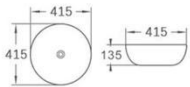

直冲式挂便器

Washdown wall-hung toilet
Size: 600x430x400mm
P-trap, 120mm Roughing-in

S-4026W

直冲式挂便器

Washdown wall-hung toilet
Size: 590x350x370mm
P-trap, 180mm Roughing-in

S-4027W

直冲式挂便器

Washdown wall-hung toilet
Size: 580x390x360mm
P-trap, 150mm Roughing-in

S-4028W

直冲式挂便器

Washdown wall-hung toilet
Size: 565x365x395mm
P-trap, 180mm Roughing-in

S-4030W

直冲式挂便器

Washdown wall-hung toilet
Size: 580x350x360mm
P-trap, 150mm Roughing-in

S-4088W

直冲式挂便器

Washdown wall-hung toilet
Size: 560x390x350mm
P-trap, 180mm Roughing-in

5001

艺术盆
尺寸Size:415x415x135mm
台上安装
Art basin
Above counter mouting

5002

艺术盆
尺寸Size:500x400x140mm
台上安装
Art basin
Above counter mouting