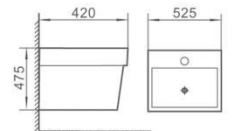

P-7061W

挂盆
Wal-hung basin
Size: 420x410x410mm
Fixing to wall with back

P-7056W

挂盆
Wall-hung basin
Size: 490x440x380mm
Fixing to wall with back

P-7057W

挂盆
Wall-hung basin
Size: 485x455x350mm
Fixing to wall with back

P-7058W

挂盆
Wall-hung basin
Size: 500x450x390mm
Fixing to wall with back

P-7059W

挂盆
Wall-hung basin
Size: 500x420x300mm
Fixing to wall with back

P-7007W

挂盆

Wall-hung basin

Size: 580x480x380mm

Fixing to wall with back

P-7008W

挂盆

Wall-hung basin

Size: 555x435x400mm

Fixing to wall with back

P-7011W

挂盆

Wall-hung basin

Size: 525x420x475mm

Fixing to wall with back

P-7088W

挂盆

Wall-hung basin

Size: 545x475x395mm

Fixing to wall with back