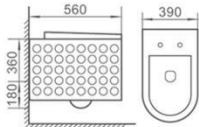

Wall-hung basin

Size: 525x420x475mm

Fixing to wall with back

P-7088W

挂盆

Wall-hung basin

Size: 545x475x395mm

Fixing to wall with back

Size: 490x370x390mm

P-trap, 180mm Roughing-in

S-4089W

直冲式挂便器

Washdown wall-hung toilet

Size: 560x390x360mm

P-trap, 180mm Roughing-in

D-4846W

直冲式挂便器

Washdown wall-hung toilet

Size: 545x360x370mm

P-trap, 180mm Roughing-in

D-4848W

直冲式挂便器

Washdown wall-hung toilet

Size: 500x365x380mm