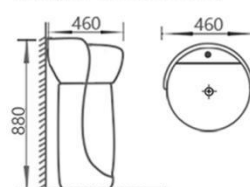

连体立柱盆

Pedestal basin

Size: 420x410x820mm

Fixing to wall with back

P-7174LB

连体立柱盆

Pedestal basin

Size: 410x340x800mm

Fixing to wall with back

P-7181LB

分体立柱盆

Pedestal basin

Size: 460x460x880mm

Fixing to wall with back

P-7182LB

分体立柱盆