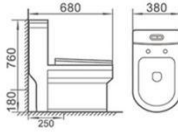

M-9102

直冲式连体坐便器

Washdown one-piece Toilet
Size: 720x400x790mm
S-trap, 250mm Roughing-in
P-trap, 180mm Roughing-in

M-9106

直冲式/虹吸式连体坐便器

Washdown one-piece Toilet
Size: 700x395x775mm
S-trap, 250mm Roughing-in
P-trap, 180mm Roughing-in
Siphonic: S-trap 300/400mm Roughing-in

M-9131

直冲式连体坐便器

Washdown one-piece Toilet
Size: 680x380x720mm
S-trap, 250/300mm Roughing-in
P-trap, 180mm Roughing-in

M-9346

直冲式连体坐便器

Washdown one-piece Toilet
Size: 700x370x760mm
S-trap, 100/250mm Roughing-in
P-trap, 180mm Roughing-in

M-9347

直冲式连体坐便器

Washdown one-piece Toilet
Size: 680x380x760mm
S-trap, 250mm Roughing-in
P-trap, 180mm Roughing-in

M-9349

直冲式连体坐便器

Washdown one-piece Toilet
Size: 680x390x710mm
S-trap, 250mm Roughing-in
P-trap, 180mm Roughing-in