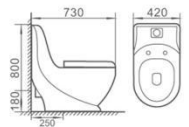

M-9024

直冲式连体坐便器

Washdown one-piece Toilet
Size: 700x360x750mm
S-trap, 250mm Roughing-in
P-trap, 180mm Roughing-in

M-9033

直冲式连体坐便器

Washdown one-piece Toilet
Size: 700x425x870mm
S-trap, 250mm Roughing-in
P-trap, 180mm Roughing-in

M-9038

直冲式连体坐便器

Washdown one-piece Toilet
Size: 700x380x755mm
S-trap, 250mm Roughing-in
P-trap, 180mm Roughing-in

M-9040

直冲式连体坐便器

Washdown one-piece Toilet
Size: 730x420x800mm
S-trap, 250mm Roughing-in
P-trap, 180mm Roughing-in

M-9046

直冲式连体坐便器

Washdown one-piece Toilet
Size: 720x380x870mm
S-trap, 250mm Roughing-in
P-trap, 180mm Roughing-in

M-9041

直冲式连体坐便器

Washdown one-piece Toilet
Size: 725x425x740mm
S-trap, 250/300mm Roughing-in
P-trap, 180mm Roughing-in