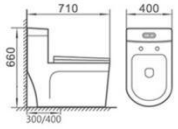

M-9131

直冲式连体坐便器

Washdown one-piece Toilet
Size: 680x380x720mm
S-trap, 250/300mm Roughing-in
P-trap, 180mm Roughing-in

M-9346

直冲式连体坐便器

Washdown one-piece Toilet
Size: 700x370x760mm
S-trap, 100/250mm Roughing-in
P-trap, 180mm Roughing-in

M-9347

直冲式连体坐便器

Washdown one-piece Toilet
Size: 680x380x760mm
S-trap, 250mm Roughing-in
P-trap, 180mm Roughing-in

M-9349

直冲式连体坐便器

Washdown one-piece Toilet
Size: 680x390x710mm
S-trap, 250mm Roughing-in
P-trap, 180mm Roughing-in

M-9186

虹吸式连体坐便器

Siphonic one-piece Toilet
Size: 710x400x660mm
S-trap, 300/400mm Roughing-in

M-9351

虹吸式连体坐便器

Siphonic one-piece toilet
Size: 730x410x650mm
S-trap, 300/400mm Roughing-in

M-9352

虹吸式连体坐便器