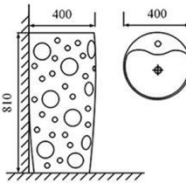

P-7175LG

连体立柱盆

Pedestal basin

Size: 400x400x810mm

Fixing to wall with back