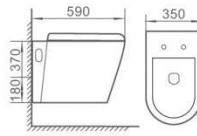

Size: 520x360x370mm

P-trap, 180mm Roughing-in

D-4855W

直冲式挂便器

Washdown wall-hung toilet

Size: 520x370x360mm

P-trap, 180mm Roughing-in

S-4017W

直冲式挂便器

Washdown wall-hung toilet
Size: 600x430x400mm
P-trap, 120mm Roughing-in

S-4026W

直冲式挂便器

Washdown wall-hung toilet
Size: 590x350x370mm
P-trap, 180mm Roughing-in

S-4027W

直冲式挂便器

Washdown wall-hung toilet
Size: 580x390x360mm
P-trap, 150mm Roughing-in

S-4028W

直冲式挂便器

Washdown wall-hung toilet
Size: 565x365x395mm
P-trap, 180mm Roughing-in

S-4030W

直冲式挂便器

Washdown wall-hung toilet
Size: 580x350x360mm
P-trap, 150mm Roughing-in

S-4088W

直冲式挂便器

Washdown wall-hung toilet
Size: 560x390x350mm
P-trap, 180mm Roughing-in

5001

艺术盆
尺寸Size:415x415x135mm
台上安装
Art basin
Above counter mouting

5002

艺术盆
尺寸Size:500x400x140mm
台上安装
Art basin
Above counter mouting