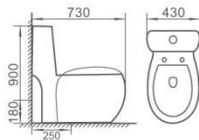

P-7055L

连体立柱盆

Pedestal basin
Size: 515x445x850mm
Fixing to wall with back

P-7012W

挂盆

Wall-hung basin
Size: 510x420x370mm
Fixing to wall with back

P-7032W

挂盆

Wall-hung basin
Size: 575x470x385mm
Fixing to wall with back

M-9037

直冲式连体坐便器

Washdown one-piece Toilet
Size: 760x370x830mm
S-trap, 250mm Roughing-in
P-trap, 180mm Roughing-in

P-7037W

挂盆

Wall-hung basin
Size: 720x480x360mm
Fixing to wall with back

M-9017

直冲式连体坐便器

Washdown one-piece Toilet
Size: 730x430x900mm
S-trap, 250mm Roughing-in
P-trap, 180mm Roughing-in

M-9017T

直冲式分体坐便器

Washdown two-piece toilet
Size: 730x440x920mm
S-trap, 250mm Roughing-in
S-trap, 180mm Roughing-in

P-7017L

连体立柱盆

Pedestal basin
Size: 510x510x850mm
Fixing to wall with back

M-9005

直冲式连体坐便器

Washdown one-piece Toilet
Size: 720x385x790mm
S-trap, 250mm Roughing-in
P-trap, 180mm Roughing-in

M-9008

直冲式连体坐便器