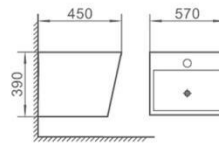

P-7030W

挂盆

Wall-hung basin

Size: 570x450x390mm

Fixing to wall with back