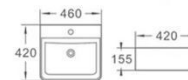

Washdown wall-hung toilet
Size: 560x390x350mm
P-trap, 180mm Roughing-in

5001

艺术盆
尺寸Size:415x415x135mm
台上安装
Art basin
Above counter mouting

5002

艺术盆
尺寸Size:500x400x140mm
台上安装
Art basin
Above counter mouting

5003

艺术盆
尺寸Size:460x320x135mm
台上安装
Art basin
Above counter mouting

5004

艺术盆
尺寸Size:425x425x140mm
台上安装
Art basin
Above counter mouting

5005

艺术盆
尺寸Size:385x385x140mm
台上安装
Art basin
Above counter mouting

5006

艺术盆
尺寸Size:500x400x135mm
台上安装
Art basin
Above counter mouting

5007

艺术盆
尺寸Size:480x370x135mm
台上安装
Art basin
Above counter mouting

5008

艺术盆
尺寸Size:480x370x135mm
台上安装
Art basin
Above counter mouting

5009

艺术盆
尺寸Size:460x420x155mm
台上安装
Art basin
Above counter mouting

5010

艺术盆
尺寸Size:520x420x155mm
台上安装
Art basin
Above counter mouting

5011

艺术盆
尺寸Size:400×400×145mm
台上安装

Art basin
Above counter mouting

5012

艺术盆
尺寸Size:410×410×150mm
台上安装

Art basin
Above counter mouting

5014

艺术盆
尺寸Size:530×415×150mm
台上安装