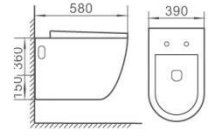

Size: 520x360x370mm

P-trap, 180mm Roughing-in

D-4855W

直冲式挂便器

Washdown wall-hung toilet

Size: 520x370x360mm

P-trap, 180mm Roughing-in

S-4017W

直冲式挂便器

Washdown wall-hung toilet
Size: 600x430x400mm
P-trap, 120mm Roughing-in

S-4026W

直冲式挂便器

Washdown wall-hung toilet
Size: 590x350x370mm
P-trap, 180mm Roughing-in

S-4027W

直冲式挂便器

Washdown wall-hung toilet
Size: 580x390x360mm
P-trap, 150mm Roughing-in

S-4028W

直冲式挂便器

Washdown wall-hung toilet
Size: 565x365x395mm
P-trap, 180mm Roughing-in

S-4030W

直冲式挂便器

Washdown wall-hung toilet
Size: 580x350x360mm
P-trap, 150mm Roughing-in

S-4088W

直冲式挂便器

Washdown wall-hung toilet
Size: 560x390x350mm
P-trap, 180mm Roughing-in

5001

艺术盆
尺寸Size:415x415x135mm
台上安装
Art basin
Above counter mouting

5002

艺术盆
尺寸Size:500x400x140mm
台上安装
Art basin
Above counter mouting