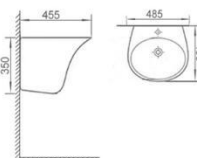

P-7163L

连体立柱盆
Pedestal basin
Size: 395x515x840mm
Fixing to wall with back

P-7164L

连体立柱盆
Pedestal basin
Size: 590x425x835mm
Fixing to wall with back

P-7165L

连体立柱盆
Pedestal basin
Size: 400x400x830mm
Fixing to wall with back

P-7172L

连体立柱盆
Pedestal basin
Size: 500x450x870mm
Fixing to wall with back

P-7020L

连体立柱盆
Pedestal basin
Size: 465x470x830mm
Fixing to wall with back

P-7060W

挂盆
Wal-hung basin
Size: 430x410x410mm
Fixing to wall with back

P-7061W

挂盆
Wal-hung basin
Size: 420x410x410mm
Fixing to wall with back

P-7056W

挂盆
Wall-hung basin
Size: 490x440x380mm
Fixing to wall with back

P-7057W

挂盆
Wall-hung basin
Size: 485x455x350mm
Fixing to wall with back

P-7058W

挂盆
Wall-hung basin
Size: 500x450x390mm
Fixing to wall with back

P-7059W

挂盆
Wall-hung basin
Size: 500x420x300mm
Fixing to wall with back

P-7007W

挂盆

Wall-hung basin

Size: 580x480x380mm