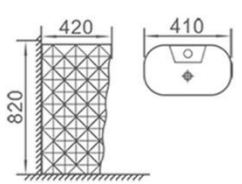

P-7173LB

连体立柱盆

Pedestal basin

Size: 420x410x820mm

Fixing to wall with back