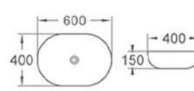

5022

艺术盆
尺寸Size:600×400×150mm
台上安装

Art basin
Above counter mouting