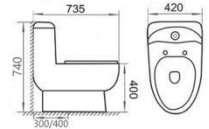

M-9347

直冲式连体坐便器

Washdown one-piece Toilet
Size: 680x380x760mm
S-trap, 250mm Roughing-in
P-trap, 180mm Roughing-in

M-9349

直冲式连体坐便器

Washdown one-piece Toilet
Size: 680x390x710mm
S-trap, 250mm Roughing-in
P-trap, 180mm Roughing-in

M-9186

虹吸式连体坐便器

Siphonic one-piece Toilet
Size: 710x400x660mm
S-trap, 300/400mm Roughing-in

M-9351

虹吸式连体坐便器

Siphonic one-piece toilet
Size: 730x410x650mm
S-trap, 300/400mm Roughing-in

M-9352

虹吸式连体坐便器

Siphonic one-piece toilet
Size: 735x420x740mm
S-trap, 300/400mm Roughing-in

M-9354

虹吸式连体坐便器

Siphonic one-piece toilet
Size: 700x425x750mm
S-trap, 300/400mm Roughing-in

M-9353

虹吸式连体坐便器

Siphonic one-piece toilet
Size: 690x390x740mm
S-trap, 300/400mm Roughing-in

M-9061

直冲式连体坐便器

Washdown one-piece Toilet
Size: 660x350x760mm
S-trap, 250mm Roughing-in
P-trap, 180mm Roughing-in

M-9818TC

直冲式分体坐便器

Washdown two-piece Toilet
Size: 730x430x920mm
S-trap, 250mm Roughing-in
P-trap, 180mm Roughing-in