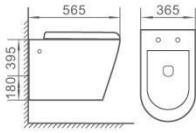

Size: 520x360x370mm

P-trap, 180mm Roughing-in

D-4855W

直冲式挂便器

Washdown wall-hung toilet

Size: 520x370x360mm

P-trap, 180mm Roughing-in

S-4017W

直冲式挂便器

Washdown wall-hung toilet
Size: 600x430x400mm
P-trap, 120mm Roughing-in

S-4026W

直冲式挂便器

Washdown wall-hung toilet
Size: 590x350x370mm
P-trap, 180mm Roughing-in

S-4027W

直冲式挂便器

Washdown wall-hung toilet
Size: 580x390x360mm
P-trap, 150mm Roughing-in

S-4028W

直冲式挂便器

Washdown wall-hung toilet
Size: 565x365x395mm
P-trap, 180mm Roughing-in

S-4030W

直冲式挂便器

Washdown wall-hung toilet
Size: 580x350x360mm
P-trap, 150mm Roughing-in

S-4088W

直冲式挂便器

Washdown wall-hung toilet
Size: 560x390x350mm
P-trap, 180mm Roughing-in

5001

艺术盆
尺寸Size:415x415x135mm
台上安装
Art basin
Above counter mouting

5002

艺术盆
尺寸Size:500x400x140mm
台上安装
Art basin
Above counter mouting