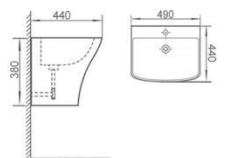

P-7030L

连体立柱盆
Pedestal basin
Size: 480x480x980mm
Fixing to wall with back

P-7026L

连体立柱盆
Pedestal basin
Size: 445x445x820mm
Fixing to wall with back

P-7162L

连体立柱盆
Pedestal basin
Size: 505x370x825mm
Fixing to wall with back

P-7163L

连体立柱盆
Pedestal basin
Size: 395x515x840mm
Fixing to wall with back

P-7164L

连体立柱盆
Pedestal basin
Size: 590x425x835mm
Fixing to wall with back

P-7165L

连体立柱盆
Pedestal basin
Size: 400x400x830mm
Fixing to wall with back

P-7172L

连体立柱盆
Pedestal basin
Size: 500x450x870mm
Fixing to wall with back

P-7020L

连体立柱盆
Pedestal basin
Size: 465x470x830mm
Fixing to wall with back

P-7060W

挂盆
Wal-hung basin
Size: 430x410x410mm
Fixing to wall with back

P-7061W

挂盆
Wal-hung basin
Size: 420x410x410mm
Fixing to wall with back

P-7056W

挂盆
Wall-hung basin
Size: 490x440x380mm
Fixing to wall with back

P-7057W

挂盆
Wall-hung basin
Size: 485x455x350mm
Fixing to wall with back