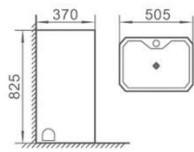

M-9061

直冲式连体坐便器

Washdown one-piece Toilet
Size: 660x350x760mm
S-trap, 250mm Roughing-in
P-trap, 180mm Roughing-in

M-9818TC

直冲式分体坐便器

Washdown two-piece Toilet
Size: 730x430x920mm
S-trap, 250mm Roughing-in
P-trap, 180mm Roughing-in

P-7818TC

立柱盆

Pedestal basin
Size: 710x580x910mm
Fixing to wall with back

P-7004L

连体立柱盆

Pedestal basin
Size: 410x410x835mm
Fixing to wall with back

P-7166

连体立柱盆
Pedestal basin
Size: 400x400x600mm
Fixing to wall with back

P-7030L

连体立柱盆
Pedestal basin
Size: 480x480x980mm
Fixing to wall with back

P-7026L

连体立柱盆
Pedestal basin
Size: 445x445x820mm
Fixing to wall with back

P-7162L

连体立柱盆
Pedestal basin
Size: 505x370x825mm
Fixing to wall with back

P-7163L

连体立柱盆
Pedestal basin
Size: 395x515x840mm
Fixing to wall with back

P-7164L

连体立柱盆
Pedestal basin
Size: 590x425x835mm
Fixing to wall with back

P-7165L

连体立柱盆
Pedestal basin
Size: 400x400x830mm
Fixing to wall with back