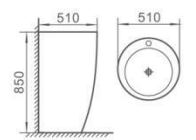

Wall-hung basin
Size: 575x470x385mm
Fixing to wall with back

M-9037

直冲式连体坐便器

Washdown one-piece Toilet
Size: 760x370x830mm
S-trap, 250mm Roughing-in
P-trap, 180mm Roughing-in

P-7037W

挂盆

Wall-hung basin
Size: 720x480x360mm
Fixing to wall with back

M-9017

直冲式连体坐便器

Washdown one-piece Toilet
Size: 730x430x900mm
S-trap, 250mm Roughing-in
P-trap, 180mm Roughing-in

M-9017T

直冲式分体坐便器

Washdown two-piece toilet
Size: 730x440x920mm
S-trap, 250mm Roughing-in
S-trap, 180mm Roughing-in

P-7017L

连体立柱盆

Pedestal basin
Size: 510x510x850mm
Fixing to wall with back

M-9005

直冲式连体坐便器

Washdown one-piece Toilet
Size: 720x385x790mm
S-trap, 250mm Roughing-in
P-trap, 180mm Roughing-in

M-9008

直冲式连体坐便器

Washdown one-piece Toilet
Size: 720x400x790mm
S-trap, 250/300mm Roughing-in
P-trap, 180mm Roughing-in

M-9009

直冲式连体坐便器

Washdown one-piece Toilet
Size: 720x390x850mm
S-trap, 250mm Roughing-in
P-trap, 180mm Roughing-in