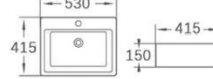

5014

艺术盆
尺寸Size:530×415×150mm
台上安装

Art basin
Above counter mouting