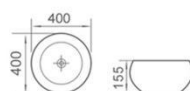

艺术盆
尺寸Size:600×400×155mm
台上安装

Art basin
Above counter mouting

5018

艺术盆
尺寸Size:415×415×170mm
台上安装

Art basin
Above counter mouting

5019

艺术盆
尺寸Size:400×330×145mm
台上安装

Art basin
Above counter mouting

5020

艺术盆
尺寸Size:460×460×155mm
台上安装

Art basin
Above counter mouting

5021

艺术盆
尺寸Size:400×400×155mm
台上安装

Art basin
Above counter mouting

5022

艺术盆
尺寸Size:600×400×150mm
台上安装