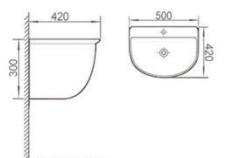

P-7163L

连体立柱盆
Pedestal basin
Size: 395x515x840mm
Fixing to wall with back

P-7164L

连体立柱盆
Pedestal basin
Size: 590x425x835mm
Fixing to wall with back

P-7165L

连体立柱盆
Pedestal basin
Size: 400x400x830mm
Fixing to wall with back

P-7172L

连体立柱盆
Pedestal basin
Size: 500x450x870mm
Fixing to wall with back

P-7020L

连体立柱盆
Pedestal basin
Size: 465x470x830mm
Fixing to wall with back

P-7060W

挂盆
Wal-hung basin
Size: 430x410x410mm
Fixing to wall with back

P-7061W

挂盆
Wal-hung basin
Size: 420x410x410mm
Fixing to wall with back

P-7056W

挂盆
Wall-hung basin
Size: 490x440x380mm
Fixing to wall with back

P-7057W

挂盆
Wall-hung basin
Size: 485x455x350mm
Fixing to wall with back

P-7058W

挂盆
Wall-hung basin
Size: 500x450x390mm
Fixing to wall with back

P-7059W

挂盆
Wall-hung basin
Size: 500x420x300mm
Fixing to wall with back

P-7007W

挂盆

Wall-hung basin

Size: 580x480x380mm