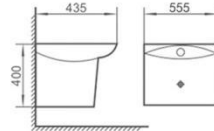

P-7061W

挂盆
Wal-hung basin
Size: 420x410x410mm
Fixing to wall with back

P-7056W

挂盆
Wall-hung basin
Size: 490x440x380mm
Fixing to wall with back

P-7057W

挂盆
Wall-hung basin
Size: 485x455x350mm
Fixing to wall with back

P-7058W

挂盆
Wall-hung basin
Size: 500x450x390mm
Fixing to wall with back

P-7059W

挂盆
Wall-hung basin
Size: 500x420x300mm
Fixing to wall with back

P-7007W

挂盆

Wall-hung basin

Size: 580x480x380mm

Fixing to wall with back

P-7008W

挂盆

Wall-hung basin

Size: 555x435x400mm

Fixing to wall with back

P-7011W

挂盆

Wall-hung basin

Size: 525x420x475mm

Fixing to wall with back

P-7088W

挂盆

Wall-hung basin

Size: 545x475x395mm

Fixing to wall with back