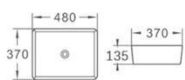

Washdown wall-hung toilet
Size: 560x390x350mm
P-trap, 180mm Roughing-in

5001

艺术盆
尺寸Size:415x415x135mm
台上安装
Art basin
Above counter mouting

5002

艺术盆
尺寸Size:500x400x140mm
台上安装
Art basin
Above counter mouting

5003

艺术盆
尺寸Size:460x320x135mm
台上安装
Art basin
Above counter mouting

5004

艺术盆
尺寸Size:425x425x140mm
台上安装
Art basin
Above counter mouting

5005

艺术盆
尺寸Size:385x385x140mm
台上安装
Art basin
Above counter mouting

5006

艺术盆
尺寸Size:500x400x135mm
台上安装
Art basin
Above counter mouting

5007

艺术盆
尺寸Size:480x370x135mm
台上安装
Art basin
Above counter mouting

5008

艺术盆
尺寸Size:480x370x135mm
台上安装
Art basin
Above counter mouting

5009

艺术盆
尺寸Size:460x420x155mm
台上安装
Art basin
Above counter mouting

5010

艺术盆
尺寸Size:520x420x155mm
台上安装
Art basin
Above counter mouting