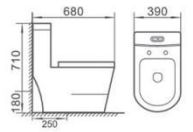

M-9131

直冲式连体坐便器

Washdown one-piece Toilet
Size: 680x380x720mm
S-trap, 250/300mm Roughing-in
P-trap, 180mm Roughing-in

M-9346

直冲式连体坐便器

Washdown one-piece Toilet
Size: 700x370x760mm
S-trap, 100/250mm Roughing-in
P-trap, 180mm Roughing-in

M-9347

直冲式连体坐便器

Washdown one-piece Toilet
Size: 680x380x760mm
S-trap, 250mm Roughing-in
P-trap, 180mm Roughing-in

M-9349

直冲式连体坐便器

Washdown one-piece Toilet
Size: 680x390x710mm
S-trap, 250mm Roughing-in
P-trap, 180mm Roughing-in

M-9186

虹吸式连体坐便器

Siphonic one-piece Toilet
Size: 710x400x660mm
S-trap, 300/400mm Roughing-in

M-9351

虹吸式连体坐便器

Siphonic one-piece toilet
Size: 730x410x650mm
S-trap, 300/400mm Roughing-in

M-9352

虹吸式连体坐便器