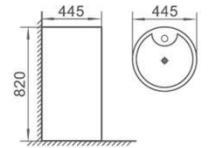

M-9061

直冲式连体坐便器

Washdown one-piece Toilet
Size: 660x350x760mm
S-trap, 250mm Roughing-in
P-trap, 180mm Roughing-in

M-9818TC

直冲式分体坐便器

Washdown two-piece Toilet
Size: 730x430x920mm
S-trap, 250mm Roughing-in
P-trap, 180mm Roughing-in

P-7818TC

立柱盆

Pedestal basin
Size: 710x580x910mm
Fixing to wall with back

P-7004L

连体立柱盆

Pedestal basin
Size: 410x410x835mm
Fixing to wall with back

P-7166

连体立柱盆
Pedestal basin
Size: 400x400x600mm
Fixing to wall with back

P-7030L

连体立柱盆
Pedestal basin
Size: 480x480x980mm
Fixing to wall with back

P-7026L

连体立柱盆
Pedestal basin
Size: 445x445x820mm
Fixing to wall with back

P-7162L

连体立柱盆
Pedestal basin
Size: 505x370x825mm
Fixing to wall with back

P-7163L

连体立柱盆
Pedestal basin
Size: 395x515x840mm
Fixing to wall with back

P-7164L

连体立柱盆
Pedestal basin
Size: 590x425x835mm
Fixing to wall with back

P-7165L

连体立柱盆
Pedestal basin
Size: 400x400x830mm
Fixing to wall with back