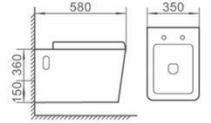

艺术盆
尺寸Size:400×400×140mm
台上安装

Art basin
Above counter mouting

5026

艺术盆
尺寸Size:520×360×115mm
台上安装

Art basin
Above counter mouting

Rimless

D-4848WB

对冲式挂便器

Rimless wall-hung toilet

Size: 490x365x380mm

P-trap, 180mm Roughing-in

S-4028WB

直冲式挂便器

Washdown wall-hung toilet

Size: 565x365x395mm

S-trap, 180mm Roughing-in

S-4030WB

直冲式挂便器

Washdown wall-hung toilet

Size: 580x350x360mm

P-trap, 150mm Roughing-in

P-7088WB

挂盆

Wall-hung basin