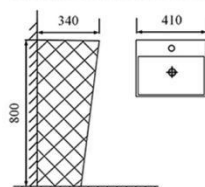

Size: 400x400x810mm

Fixing to wall with back

P-7175LB

连体立柱盆

Pedestal basin

Size: 400x400x810mm

Fixing to wall with back

P-7173LB

连体立柱盆

Pedestal basin

Size: 420x410x820mm

Fixing to wall with back

P-7174LB

连体立柱盆

Pedestal basin

Size: 410x340x800mm

Fixing to wall with back

P-7181LB

分体立柱盆

Pedestal basin

Size: 460x460x880mm

Fixing to wall with back

P-7182LB

分体立柱盆