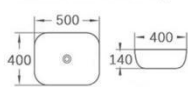

Washdown wall-hung toilet
Size: 560x390x350mm
P-trap, 180mm Roughing-in

5001

艺术盆
尺寸Size:415x415x135mm
台上安装
Art basin
Above counter mouting

5002

艺术盆
尺寸Size:500x400x140mm
台上安装
Art basin
Above counter mouting

5003

艺术盆
尺寸Size:460x320x135mm
台上安装
Art basin
Above counter mouting

5004

艺术盆
尺寸Size:425x425x140mm
台上安装
Art basin
Above counter mouting

5005

艺术盆
尺寸Size:385x385x140mm
台上安装
Art basin
Above counter mouting

5006

艺术盆
尺寸Size:500x400x135mm
台上安装
Art basin
Above counter mouting