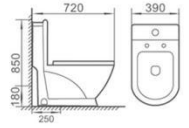

P-7055L

连体立柱盆

Pedestal basin
Size: 515x445x850mm
Fixing to wall with back

P-7012W

挂盆

Wall-hung basin
Size: 510x420x370mm
Fixing to wall with back

P-7032W

挂盆

M-9017

直冲式连体坐便器

Washdown one-piece Toilet
Size: 730x430x900mm
S-trap, 250mm Roughing-in
P-trap, 180mm Roughing-in

M-9017T

直冲式分体坐便器

Washdown two-piece toilet
Size: 730x440x920mm
S-trap, 250mm Roughing-in
S-trap, 180mm Roughing-in

P-7017L

连体立柱盆

Pedestal basin
Size: 510x510x850mm
Fixing to wall with back

M-9005

直冲式连体坐便器

Washdown one-piece Toilet
Size: 720x385x790mm
S-trap, 250mm Roughing-in
P-trap, 180mm Roughing-in

M-9008

直冲式连体坐便器

Washdown one-piece Toilet
Size: 720x400x790mm
S-trap, 250/300mm Roughing-in
P-trap, 180mm Roughing-in

M-9009

直冲式连体坐便器

Washdown one-piece Toilet
Size: 720x390x850mm
S-trap, 250mm Roughing-in
P-trap, 180mm Roughing-in