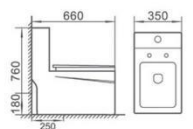

M-9186

虹吸式连体坐便器

Siphonic one-piece Toilet
Size: 710x400x660mm
S-trap, 300/400mm Roughing-in

M-9351

虹吸式连体坐便器

Siphonic one-piece toilet
Size: 730x410x650mm
S-trap, 300/400mm Roughing-in

M-9352

虹吸式连体坐便器

Siphonic one-piece toilet
Size: 735x420x740mm
S-trap, 300/400mm Roughing-in

M-9354

虹吸式连体坐便器

Siphonic one-piece toilet
Size: 700x425x750mm
S-trap, 300/400mm Roughing-in

M-9353

虹吸式连体坐便器

Siphonic one-piece toilet
Size: 690x390x740mm
S-trap, 300/400mm Roughing-in

M-9061

直冲式连体坐便器

Washdown one-piece Toilet
Size: 660x350x760mm
S-trap, 250mm Roughing-in
P-trap, 180mm Roughing-in

M-9818TC

直冲式分体坐便器

Washdown two-piece Toilet
Size: 730x430x920mm
S-trap, 250mm Roughing-in
P-trap, 180mm Roughing-in

P-7818TC

立柱盆

Pedestal basin
Size: 710x580x910mm
Fixing to wall with back

P-7004L

连体立柱盆

Pedestal basin
Size: 410x410x835mm
Fixing to wall with back

P-7166

连体立柱盆
Pedestal basin
Size: 400x400x600mm
Fixing to wall with back