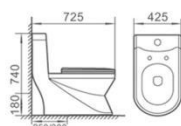

M-9038

直冲式连体坐便器

Washdown one-piece Toilet
Size: 700x380x755mm
S-trap, 250mm Roughing-in
P-trap, 180mm Roughing-in

M-9040

直冲式连体坐便器

Washdown one-piece Toilet
Size: 730x420x800mm
S-trap, 250mm Roughing-in
P-trap, 180mm Roughing-in

M-9046

直冲式连体坐便器

Washdown one-piece Toilet
Size: 720x380x870mm
S-trap, 250mm Roughing-in
P-trap, 180mm Roughing-in

M-9041

直冲式连体坐便器

Washdown one-piece Toilet
Size: 725x425x740mm
S-trap, 250/300mm Roughing-in
P-trap, 180mm Roughing-in

M-9044

直冲式连体坐便器

Washdown one-piece Toilet
Size: 730x390x790mm
S-trap, 250mm Roughing-in
P-trap, 180mm Roughing-in

M-9056

直冲式连体坐便器

Washdown one-piece Toilet
Size: 620x355x800mm
S-trap, 250mm Roughing-in
P-trap, 180mm Roughing-in

M-9057

直冲式连体坐便器

Washdown one-piece Toilet
Size: 670x370x790mm
S-trap, 250mm Roughing-in
P-trap, 180mm Roughing-in

M-9069

直冲式连体坐便器

Washdown one-piece Toilet
Size: 680x360x755mm
S-trap, 250mm Roughing-in
P-trap, 180mm Roughing-in