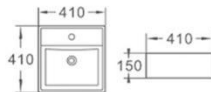

5007

艺术盆
尺寸Size:480x370x135mm
台上安装
Art basin
Above counter mouting

5008

艺术盆
尺寸Size:480x370x135mm
台上安装
Art basin
Above counter mouting

5009

艺术盆
尺寸Size:460x420x155mm
台上安装
Art basin
Above counter mouting

5010

艺术盆
尺寸Size:520x420x155mm
台上安装
Art basin
Above counter mouting

5011

艺术盆
尺寸Size:400×400×145mm
台上安装

Art basin
Above counter mouting

5012

艺术盆
尺寸Size:410×410×150mm
台上安装

Art basin
Above counter mouting

5014

艺术盆
尺寸Size:530×415×150mm
台上安装