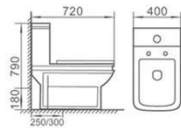

P-7055L

连体立柱盆

Pedestal basin
Size: 515x445x850mm
Fixing to wall with back

P-7012W

挂盆

Wall-hung basin
Size: 510x420x370mm
Fixing to wall with back

P-7032W

挂盆

M-9017

直冲式连体坐便器

Washdown one-piece Toilet
Size: 730x430x900mm
S-trap, 250mm Roughing-in
P-trap, 180mm Roughing-in

M-9017T

直冲式分体坐便器

Washdown two-piece toilet
Size: 730x440x920mm
S-trap, 250mm Roughing-in
S-trap, 180mm Roughing-in

P-7017L

连体立柱盆

Pedestal basin
Size: 510x510x850mm
Fixing to wall with back

M-9005

直冲式连体坐便器

Washdown one-piece Toilet
Size: 720x385x790mm
S-trap, 250mm Roughing-in
P-trap, 180mm Roughing-in

M-9008

直冲式连体坐便器

Washdown one-piece Toilet
Size: 720x400x790mm
S-trap, 250/300mm Roughing-in
P-trap, 180mm Roughing-in

M-9009

直冲式连体坐便器

Washdown one-piece Toilet
Size: 720x390x850mm
S-trap, 250mm Roughing-in
P-trap, 180mm Roughing-in