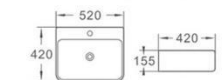

5003

艺术盆
尺寸Size:460x320x135mm
台上安装
Art basin
Above counter mouting

5004

艺术盆
尺寸Size:425x425x140mm
台上安装
Art basin
Above counter mouting

5005

艺术盆
尺寸Size:385x385x140mm
台上安装
Art basin
Above counter mouting

5006

艺术盆
尺寸Size:500x400x135mm
台上安装
Art basin
Above counter mouting

5007

艺术盆
尺寸Size:480x370x135mm
台上安装
Art basin
Above counter mouting

5008

艺术盆
尺寸Size:480x370x135mm
台上安装
Art basin
Above counter mouting

5009

艺术盆
尺寸Size:460x420x155mm
台上安装
Art basin
Above counter mouting

5010

艺术盆
尺寸Size:520x420x155mm
台上安装
Art basin
Above counter mouting

5011

艺术盆
尺寸Size:400×400×145mm
台上安装

Art basin
Above counter mouting

5012

艺术盆
尺寸Size:410×410×150mm
台上安装

Art basin
Above counter mouting

5014

艺术盆
尺寸Size:530×415×150mm
台上安装