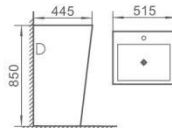

M-9012

直冲式连体坐便器

Washdown one-piece Toilet
Size: 685x365x840mm
S-trap, 250/300/400mm Roughing-in
P-trap, 180mm Roughing-in

M-9032

直冲式连体坐便器

Washdown one-piece Toilet
Size: 635x365x740mm
S-trap, 100/200/250mm Roughing-in
P-trap, 180mm Roughing-in

P-7055L

连体立柱盆

Pedestal basin
Size: 515x445x850mm
Fixing to wall with back

P-7012W

挂盆

Wall-hung basin
Size: 510x420x370mm
Fixing to wall with back

P-7032W

挂盆

Wall-hung basin
Size: 575x470x385mm
Fixing to wall with back

M-9037

直冲式连体坐便器

Washdown one-piece Toilet
Size: 760x370x830mm
S-trap, 250mm Roughing-in
P-trap, 180mm Roughing-in

P-7037W

挂盆

Wall-hung basin
Size: 720x480x360mm
Fixing to wall with back

M-9017

直冲式连体坐便器

Washdown one-piece Toilet
Size: 730x430x900mm
S-trap, 250mm Roughing-in
P-trap, 180mm Roughing-in

M-9017T

直冲式分体坐便器

Washdown two-piece toilet
Size: 730x440x920mm
S-trap, 250mm Roughing-in
S-trap, 180mm Roughing-in