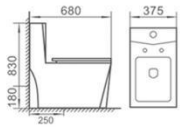

P-7017L

连体立柱盆

Pedestal basin
Size: 510x510x850mm
Fixing to wall with back

M-9005

直冲式连体坐便器

Washdown one-piece Toilet
Size: 720x385x790mm
S-trap, 250mm Roughing-in
P-trap, 180mm Roughing-in

M-9008

直冲式连体坐便器

Washdown one-piece Toilet
Size: 720x400x790mm
S-trap, 250/300mm Roughing-in
P-trap, 180mm Roughing-in

M-9009

直冲式连体坐便器

Washdown one-piece Toilet
Size: 720x390x850mm
S-trap, 250mm Roughing-in
P-trap, 180mm Roughing-in

M-9020

直冲式连体坐便器

Washdown one-piece Toilet
Size: 680x375x830mm
S-trap, 250mm Roughing-in
P-trap, 180mm Roughing-in

M-9022

直冲式连体坐便器

Washdown one-piece Toilet
Size: 695x400x810mm
S-trap, 250mm Roughing-in
P-trap, 180mm Roughing-in