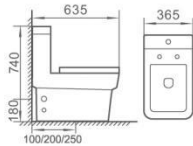

M-9012

直冲式连体坐便器

Washdown one-piece Toilet
Size: 685x365x840mm
S-trap, 250/300/400mm Roughing-in
P-trap, 180mm Roughing-in

M-9032

直冲式连体坐便器

Washdown one-piece Toilet
Size: 635x365x740mm
S-trap, 100/200/250mm Roughing-in
P-trap, 180mm Roughing-in

P-7055L

连体立柱盆

Pedestal basin
Size: 515x445x850mm
Fixing to wall with back

P-7012W

挂盆

Wall-hung basin
Size: 510x420x370mm
Fixing to wall with back

P-7032W

挂盆

Wall-hung basin
Size: 575x470x385mm
Fixing to wall with back

M-9037

直冲式连体坐便器

Washdown one-piece Toilet
Size: 760x370x830mm
S-trap, 250mm Roughing-in
P-trap, 180mm Roughing-in

P-7037W

挂盆

Wall-hung basin
Size: 720x480x360mm
Fixing to wall with back