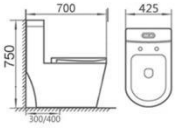

M-9347

直冲式连体坐便器

Washdown one-piece Toilet
Size: 680x380x760mm
S-trap, 250mm Roughing-in
P-trap, 180mm Roughing-in

M-9349

直冲式连体坐便器

Washdown one-piece Toilet
Size: 680x390x710mm
S-trap, 250mm Roughing-in
P-trap, 180mm Roughing-in

M-9186

虹吸式连体坐便器

Siphonic one-piece Toilet
Size: 710x400x660mm
S-trap, 300/400mm Roughing-in

M-9351

虹吸式连体坐便器

Siphonic one-piece toilet
Size: 730x410x650mm
S-trap, 300/400mm Roughing-in

M-9352

虹吸式连体坐便器

Siphonic one-piece toilet
Size: 735x420x740mm
S-trap, 300/400mm Roughing-in

M-9354

虹吸式连体坐便器

Siphonic one-piece toilet
Size: 700x425x750mm
S-trap, 300/400mm Roughing-in

M-9353

虹吸式连体坐便器

Siphonic one-piece toilet
Size: 690x390x740mm
S-trap, 300/400mm Roughing-in