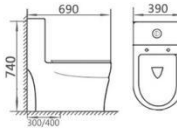

M-9186

虹吸式连体坐便器

Siphonic one-piece Toilet
Size: 710x400x660mm
S-trap, 300/400mm Roughing-in

M-9351

虹吸式连体坐便器

Siphonic one-piece toilet
Size: 730x410x650mm
S-trap, 300/400mm Roughing-in

M-9352

虹吸式连体坐便器

Siphonic one-piece toilet
Size: 735x420x740mm
S-trap, 300/400mm Roughing-in

M-9354

虹吸式连体坐便器

Siphonic one-piece toilet
Size: 700x425x750mm
S-trap, 300/400mm Roughing-in

M-9353

虹吸式连体坐便器

Siphonic one-piece toilet
Size: 690x390x740mm
S-trap, 300/400mm Roughing-in

M-9061

直冲式连体坐便器

Washdown one-piece Toilet
Size: 660x350x760mm
S-trap, 250mm Roughing-in
P-trap, 180mm Roughing-in

M-9818TC

直冲式分体坐便器

Washdown two-piece Toilet
Size: 730x430x920mm
S-trap, 250mm Roughing-in
P-trap, 180mm Roughing-in

P-7818TC

立柱盆

Pedestal basin
Size: 710x580x910mm
Fixing to wall with back

P-7004L

连体立柱盆

Pedestal basin
Size: 410x410x835mm
Fixing to wall with back

P-7166

连体立柱盆
Pedestal basin
Size: 400x400x600mm
Fixing to wall with back