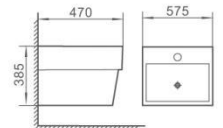

M-9012

直冲式连体坐便器

Washdown one-piece Toilet
Size: 685x365x840mm
S-trap, 250/300/400mm Roughing-in
P-trap, 180mm Roughing-in

M-9032

直冲式连体坐便器

Washdown one-piece Toilet
Size: 635x365x740mm
S-trap, 100/200/250mm Roughing-in
P-trap, 180mm Roughing-in

P-7055L

连体立柱盆

Pedestal basin
Size: 515x445x850mm
Fixing to wall with back

P-7012W

挂盆

Wall-hung basin
Size: 510x420x370mm
Fixing to wall with back

P-7032W

挂盆

Wall-hung basin
Size: 575x470x385mm
Fixing to wall with back

M-9037

直冲式连体坐便器

Washdown one-piece Toilet
Size: 760x370x830mm
S-trap, 250mm Roughing-in
P-trap, 180mm Roughing-in

P-7037W

挂盆

Wall-hung basin
Size: 720x480x360mm
Fixing to wall with back

M-9017

直冲式连体坐便器

Washdown one-piece Toilet
Size: 730x430x900mm
S-trap, 250mm Roughing-in
P-trap, 180mm Roughing-in

M-9017T

直冲式分体坐便器

Washdown two-piece toilet
Size: 730x440x920mm
S-trap, 250mm Roughing-in
S-trap, 180mm Roughing-in