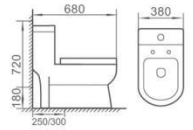

M-9044

直冲式连体坐便器

Washdown one-piece Toilet
Size: 730x390x790mm
S-trap, 250mm Roughing-in
P-trap, 180mm Roughing-in

M-9056

直冲式连体坐便器

Washdown one-piece Toilet
Size: 620x355x800mm
S-trap, 250mm Roughing-in
P-trap, 180mm Roughing-in

M-9057

直冲式连体坐便器

Washdown one-piece Toilet
Size: 670x370x790mm
S-trap, 250mm Roughing-in
P-trap, 180mm Roughing-in

M-9069

直冲式连体坐便器

Washdown one-piece Toilet
Size: 680x360x755mm
S-trap, 250mm Roughing-in
P-trap, 180mm Roughing-in

M-9102

直冲式连体坐便器

Washdown one-piece Toilet
Size: 720x400x790mm
S-trap, 250mm Roughing-in
P-trap, 180mm Roughing-in

M-9106

直冲式/虹吸式连体坐便器

Washdown one-piece Toilet
Size: 700x395x775mm
S-trap, 250mm Roughing-in
P-trap, 180mm Roughing-in
Siphonic: S-trap 300/400mm Roughing-in

M-9131

直冲式连体坐便器

Washdown one-piece Toilet
Size: 680x380x720mm
S-trap, 250/300mm Roughing-in
P-trap, 180mm Roughing-in

M-9346

直冲式连体坐便器

Washdown one-piece Toilet
Size: 700x370x760mm
S-trap, 100/250mm Roughing-in
P-trap, 180mm Roughing-in