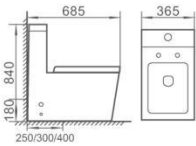

M-9012

直冲式连体坐便器

Washdown one-piece Toilet
Size: 685x365x840mm
S-trap, 250/300/400mm Roughing-in
P-trap, 180mm Roughing-in

M-9032

直冲式连体坐便器

Washdown one-piece Toilet
Size: 635x365x740mm
S-trap, 100/200/250mm Roughing-in
P-trap, 180mm Roughing-in

P-7055L

连体立柱盆

Pedestal basin
Size: 515x445x850mm
Fixing to wall with back

P-7012W

挂盆

Wall-hung basin
Size: 510x420x370mm
Fixing to wall with back

P-7032W

挂盆