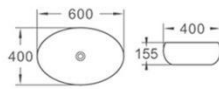

5011

艺术盆
尺寸Size:400×400×145mm
台上安装

Art basin
Above counter mouting

5012

艺术盆
尺寸Size:410×410×150mm
台上安装

Art basin
Above counter mouting

5014

艺术盆
尺寸Size:530×415×150mm
台上安装

Art basin
Above counter mouting

5015

艺术盆
尺寸Size:515×360×150mm
台上安装

Art basin
Above counter mouting

5016

艺术盆
尺寸Size:600×350×110mm
台上安装

Art basin
Above counter mouting

5017

艺术盆
尺寸Size:600×400×155mm
台上安装

Art basin
Above counter mouting

5018

艺术盆
尺寸Size:415×415×170mm
台上安装

Art basin
Above counter mouting

5019

艺术盆
尺寸Size:400×330×145mm
台上安装

Art basin
Above counter mouting