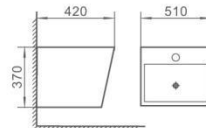

M-9012

直冲式连体坐便器

Washdown one-piece Toilet
Size: 685x365x840mm
S-trap, 250/300/400mm Roughing-in
P-trap, 180mm Roughing-in

M-9032

直冲式连体坐便器

Washdown one-piece Toilet
Size: 635x365x740mm
S-trap, 100/200/250mm Roughing-in
P-trap, 180mm Roughing-in

P-7055L

连体立柱盆

Pedestal basin
Size: 515x445x850mm
Fixing to wall with back

P-7012W

挂盆

Wall-hung basin
Size: 510x420x370mm
Fixing to wall with back

P-7032W

挂盆

Wall-hung basin
Size: 575x470x385mm
Fixing to wall with back

M-9037

直冲式连体坐便器

Washdown one-piece Toilet
Size: 760x370x830mm
S-trap, 250mm Roughing-in
P-trap, 180mm Roughing-in

P-7037W

挂盆

Wall-hung basin
Size: 720x480x360mm
Fixing to wall with back

M-9017

直冲式连体坐便器

Washdown one-piece Toilet
Size: 730x430x900mm
S-trap, 250mm Roughing-in
P-trap, 180mm Roughing-in

M-9017T

直冲式分体坐便器

Washdown two-piece toilet
Size: 730x440x920mm
S-trap, 250mm Roughing-in
S-trap, 180mm Roughing-in