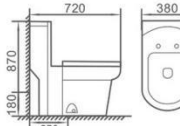

M-9024

直冲式连体坐便器

Washdown one-piece Toilet
Size: 700x360x750mm
S-trap, 250mm Roughing-in
P-trap, 180mm Roughing-in

M-9033

直冲式连体坐便器

Washdown one-piece Toilet
Size: 700x425x870mm
S-trap, 250mm Roughing-in
P-trap, 180mm Roughing-in

M-9038

直冲式连体坐便器

Washdown one-piece Toilet
Size: 700x380x755mm
S-trap, 250mm Roughing-in
P-trap, 180mm Roughing-in

M-9040

直冲式连体坐便器

Washdown one-piece Toilet
Size: 730x420x800mm
S-trap, 250mm Roughing-in
P-trap, 180mm Roughing-in

M-9046

直冲式连体坐便器

Washdown one-piece Toilet
Size: 720x380x870mm
S-trap, 250mm Roughing-in
P-trap, 180mm Roughing-in

M-9041

直冲式连体坐便器

Washdown one-piece Toilet
Size: 725x425x740mm
S-trap, 250/300mm Roughing-in
P-trap, 180mm Roughing-in

M-9044

直冲式连体坐便器

Washdown one-piece Toilet
Size: 730x390x790mm
S-trap, 250mm Roughing-in
P-trap, 180mm Roughing-in

M-9056

直冲式连体坐便器

Washdown one-piece Toilet
Size: 620x355x800mm
S-trap, 250mm Roughing-in
P-trap, 180mm Roughing-in