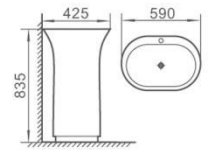

P-7818TC

立柱盆

Pedestal basin
Size: 710x580x910mm
Fixing to wall with back

P-7004L

连体立柱盆

Pedestal basin
Size: 410x410x835mm
Fixing to wall with back

P-7166

连体立柱盆
Pedestal basin
Size: 400x400x600mm
Fixing to wall with back

P-7030L

连体立柱盆
Pedestal basin
Size: 480x480x980mm
Fixing to wall with back

P-7026L

连体立柱盆
Pedestal basin
Size: 445x445x820mm
Fixing to wall with back

P-7162L

连体立柱盆
Pedestal basin
Size: 505x370x825mm
Fixing to wall with back

P-7163L

连体立柱盆
Pedestal basin
Size: 395x515x840mm
Fixing to wall with back

P-7164L

连体立柱盆
Pedestal basin
Size: 590x425x835mm
Fixing to wall with back

P-7165L

连体立柱盆
Pedestal basin
Size: 400x400x830mm
Fixing to wall with back

P-7172L

连体立柱盆
Pedestal basin
Size: 500x450x870mm
Fixing to wall with back

P-7020L

连体立柱盆
Pedestal basin
Size: 465x470x830mm
Fixing to wall with back

P-7060W

挂盆
Wal-hung basin
Size: 430x410x410mm
Fixing to wall with back