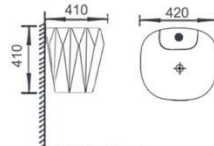

P-7030L

连体立柱盆
Pedestal basin
Size: 480x480x980mm
Fixing to wall with back

P-7026L

连体立柱盆
Pedestal basin
Size: 445x445x820mm
Fixing to wall with back

P-7162L

连体立柱盆
Pedestal basin
Size: 505x370x825mm
Fixing to wall with back

P-7163L

连体立柱盆
Pedestal basin
Size: 395x515x840mm
Fixing to wall with back

P-7164L

连体立柱盆
Pedestal basin
Size: 590x425x835mm
Fixing to wall with back

P-7165L

连体立柱盆
Pedestal basin
Size: 400x400x830mm
Fixing to wall with back

P-7172L

连体立柱盆
Pedestal basin
Size: 500x450x870mm
Fixing to wall with back

P-7020L

连体立柱盆
Pedestal basin
Size: 465x470x830mm
Fixing to wall with back

P-7060W

挂盆
Wal-hung basin
Size: 430x410x410mm
Fixing to wall with back

P-7061W

挂盆
Wal-hung basin
Size: 420x410x410mm
Fixing to wall with back

P-7056W

挂盆
Wall-hung basin
Size: 490x440x380mm
Fixing to wall with back

P-7057W

挂盆
Wall-hung basin
Size: 485x455x350mm
Fixing to wall with back