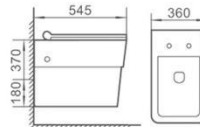

Wall-hung basin

Size: 525x420x475mm

Fixing to wall with back

P-7088W

挂盆

Wall-hung basin

Size: 545x475x395mm

Fixing to wall with back

P-7030W

挂盆

Wall-hung basin

Size: 570x450x390mm

Fixing to wall with back

S-4607W

直冲式挂便器

Washdown wall-hung toilet

Size: 490x370x390mm

P-trap, 180mm Roughing-in

S-4089W

直冲式挂便器

Washdown wall-hung toilet

Size: 560x390x360mm

P-trap, 180mm Roughing-in

D-4846W

直冲式挂便器

Washdown wall-hung toilet

Size: 545x360x370mm

P-trap, 180mm Roughing-in

D-4848W

直冲式挂便器

Washdown wall-hung toilet

Size: 500x365x380mm