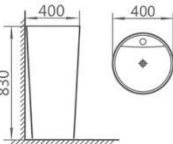

P-7818TC

立柱盆

Pedestal basin
Size: 710x580x910mm
Fixing to wall with back

P-7004L

连体立柱盆

Pedestal basin
Size: 410x410x835mm
Fixing to wall with back

P-7166

连体立柱盆
Pedestal basin
Size: 400x400x600mm
Fixing to wall with back

P-7030L

连体立柱盆
Pedestal basin
Size: 480x480x980mm
Fixing to wall with back

P-7026L

连体立柱盆
Pedestal basin
Size: 445x445x820mm
Fixing to wall with back

P-7162L

连体立柱盆
Pedestal basin
Size: 505x370x825mm
Fixing to wall with back

P-7163L

连体立柱盆
Pedestal basin
Size: 395x515x840mm
Fixing to wall with back

P-7164L

连体立柱盆
Pedestal basin
Size: 590x425x835mm
Fixing to wall with back

P-7165L

连体立柱盆
Pedestal basin
Size: 400x400x830mm
Fixing to wall with back

P-7172L

连体立柱盆
Pedestal basin
Size: 500x450x870mm
Fixing to wall with back

P-7020L

连体立柱盆
Pedestal basin
Size: 465x470x830mm
Fixing to wall with back

P-7060W

挂盆
Wal-hung basin
Size: 430x410x410mm
Fixing to wall with back