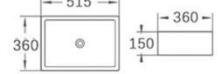

5015

艺术盆
尺寸Size:515×360×150mm
台上安装

Art basin
Above counter mouting