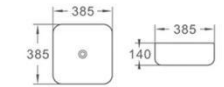

Washdown wall-hung toilet
Size: 560x390x350mm
P-trap, 180mm Roughing-in

5001

艺术盆
尺寸Size:415x415x135mm
台上安装
Art basin
Above counter mouting

5002

艺术盆
尺寸Size:500x400x140mm
台上安装
Art basin
Above counter mouting

5003

艺术盆
尺寸Size:460x320x135mm
台上安装
Art basin
Above counter mouting

5004

艺术盆
尺寸Size:425x425x140mm
台上安装
Art basin
Above counter mouting

5005

艺术盆
尺寸Size:385x385x140mm
台上安装
Art basin
Above counter mouting

5006

艺术盆
尺寸Size:500x400x135mm
台上安装
Art basin
Above counter mouting

5007

艺术盆
尺寸Size:480x370x135mm
台上安装
Art basin
Above counter mouting

5008

艺术盆
尺寸Size:480x370x135mm
台上安装
Art basin
Above counter mouting

5009

艺术盆
尺寸Size:460x420x155mm
台上安装
Art basin
Above counter mouting

5010

艺术盆
尺寸Size:520x420x155mm
台上安装
Art basin
Above counter mouting