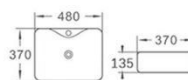

Washdown wall-hung toilet
Size: 560x390x350mm
P-trap, 180mm Roughing-in

5001

艺术盆
尺寸Size:415x415x135mm
台上安装
Art basin
Above counter mouting

5002

艺术盆
尺寸Size:500x400x140mm
台上安装
Art basin
Above counter mouting

5003

艺术盆
尺寸Size:460x320x135mm
台上安装
Art basin
Above counter mouting

5004

艺术盆
尺寸Size:425x425x140mm
台上安装
Art basin
Above counter mouting

5005

艺术盆
尺寸Size:385x385x140mm
台上安装
Art basin
Above counter mouting

5006

艺术盆
尺寸Size:500x400x135mm
台上安装
Art basin
Above counter mouting

5007

艺术盆
尺寸Size:480x370x135mm
台上安装
Art basin
Above counter mouting

5008

艺术盆
尺寸Size:480x370x135mm
台上安装
Art basin
Above counter mouting

5009

艺术盆
尺寸Size:460x420x155mm
台上安装
Art basin
Above counter mouting

5010

艺术盆
尺寸Size:520x420x155mm
台上安装
Art basin
Above counter mouting