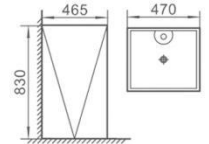

P-7818TC

立柱盆

Pedestal basin
Size: 710x580x910mm
Fixing to wall with back

P-7004L

连体立柱盆

Pedestal basin
Size: 410x410x835mm
Fixing to wall with back

P-7166

连体立柱盆
Pedestal basin
Size: 400x400x600mm
Fixing to wall with back

P-7030L

连体立柱盆
Pedestal basin
Size: 480x480x980mm
Fixing to wall with back

P-7026L

连体立柱盆
Pedestal basin
Size: 445x445x820mm
Fixing to wall with back

P-7162L

连体立柱盆
Pedestal basin
Size: 505x370x825mm
Fixing to wall with back

P-7163L

连体立柱盆
Pedestal basin
Size: 395x515x840mm
Fixing to wall with back

P-7164L

连体立柱盆
Pedestal basin
Size: 590x425x835mm
Fixing to wall with back

P-7165L

连体立柱盆
Pedestal basin
Size: 400x400x830mm
Fixing to wall with back

P-7172L

连体立柱盆
Pedestal basin
Size: 500x450x870mm
Fixing to wall with back

P-7020L

连体立柱盆
Pedestal basin
Size: 465x470x830mm
Fixing to wall with back

P-7060W

挂盆
Wal-hung basin
Size: 430x410x410mm
Fixing to wall with back