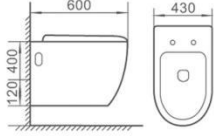

D-4853W

对冲式挂便器

Rimless wall-hung toilet

Size: 510x350x370mm

P-trap, 180mm Roughing-in

D-4854W

直冲式挂便器

Washdown wall-hung toilet

Size: 520x360x370mm

P-trap, 180mm Roughing-in

D-4855W

直冲式挂便器

Washdown wall-hung toilet

Size: 520x370x360mm

P-trap, 180mm Roughing-in

S-4017W

直冲式挂便器

Washdown wall-hung toilet
Size: 600x430x400mm
P-trap, 120mm Roughing-in

S-4026W

直冲式挂便器

Washdown wall-hung toilet
Size: 590x350x370mm
P-trap, 180mm Roughing-in

S-4027W

直冲式挂便器

Washdown wall-hung toilet
Size: 580x390x360mm
P-trap, 150mm Roughing-in