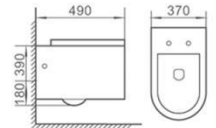

Wall-hung basin

Size: 525x420x475mm

Fixing to wall with back

P-7088W

挂盆

Wall-hung basin

Size: 545x475x395mm

Fixing to wall with back

P-7030W

挂盆

Wall-hung basin

Size: 570x450x390mm

Fixing to wall with back

S-4607W

直冲式挂便器

Washdown wall-hung toilet

Size: 490x370x390mm

P-trap, 180mm Roughing-in

S-4089W

直冲式挂便器

Washdown wall-hung toilet

Size: 560x390x360mm

P-trap, 180mm Roughing-in

D-4846W