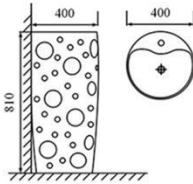

Size: 400x400x810mm

Fixing to wall with back

P-7175LB

连体立柱盆

Pedestal basin

Size: 400x400x810mm

Fixing to wall with back

P-7173LB