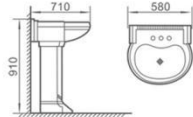

Siphonic one-piece toilet
Size: 735x420x740mm
S-trap, 300/400mm Roughing-in

M-9354

虹吸式连体坐便器

Siphonic one-piece toilet
Size: 700x425x750mm
S-trap, 300/400mm Roughing-in

M-9353

虹吸式连体坐便器

Siphonic one-piece toilet
Size: 690x390x740mm
S-trap, 300/400mm Roughing-in

M-9061

直冲式连体坐便器

Washdown one-piece Toilet
Size: 660x350x760mm
S-trap, 250mm Roughing-in
P-trap, 180mm Roughing-in

M-9818TC

直冲式分体坐便器

Washdown two-piece Toilet
Size: 730x430x920mm
S-trap, 250mm Roughing-in
P-trap, 180mm Roughing-in

P-7818TC

立柱盆

Pedestal basin
Size: 710x580x910mm
Fixing to wall with back

P-7004L

连体立柱盆

Pedestal basin
Size: 410x410x835mm
Fixing to wall with back

P-7166

连体立柱盆
Pedestal basin
Size: 400x400x600mm
Fixing to wall with back

P-7030L

连体立柱盆
Pedestal basin
Size: 480x480x980mm
Fixing to wall with back

P-7026L

连体立柱盆
Pedestal basin
Size: 445x445x820mm
Fixing to wall with back

P-7162L

连体立柱盆
Pedestal basin
Size: 505x370x825mm
Fixing to wall with back