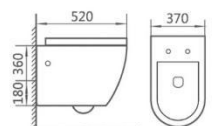

D-4853W

对冲式挂便器

Rimless wall-hung toilet

Size: 510x350x370mm

P-trap, 180mm Roughing-in

D-4854W

直冲式挂便器

Washdown wall-hung toilet

Size: 520x360x370mm

P-trap, 180mm Roughing-in

D-4855W

直冲式挂便器

Washdown wall-hung toilet

Size: 520x370x360mm

P-trap, 180mm Roughing-in

S-4017W

直冲式挂便器

Washdown wall-hung toilet
Size: 600x430x400mm
P-trap, 120mm Roughing-in

S-4026W

直冲式挂便器

Washdown wall-hung toilet
Size: 590x350x370mm
P-trap, 180mm Roughing-in

S-4027W

直冲式挂便器

Washdown wall-hung toilet
Size: 580x390x360mm
P-trap, 150mm Roughing-in