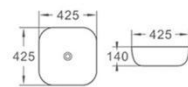

S-4028W

直冲式挂便器

Washdown wall-hung toilet
Size: 565x365x395mm
P-trap, 180mm Roughing-in

S-4030W

直冲式挂便器

Washdown wall-hung toilet
Size: 580x350x360mm
P-trap, 150mm Roughing-in

S-4088W

直冲式挂便器

Washdown wall-hung toilet
Size: 560x390x350mm
P-trap, 180mm Roughing-in

5001

艺术盆
尺寸Size:415x415x135mm
台上安装
Art basin
Above counter mouting

5002

艺术盆
尺寸Size:500x400x140mm
台上安装
Art basin
Above counter mouting

5003

艺术盆
尺寸Size:460x320x135mm
台上安装
Art basin
Above counter mouting

5004

艺术盆
尺寸Size:425x425x140mm
台上安装
Art basin
Above counter mouting

5005

艺术盆
尺寸Size:385x385x140mm
台上安装
Art basin
Above counter mouting

5006

艺术盆
尺寸Size:500x400x135mm
台上安装
Art basin
Above counter mouting