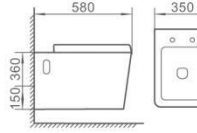

直冲式挂便器

Washdown wall-hung toilet
Size: 600x430x400mm
P-trap, 120mm Roughing-in

S-4026W

直冲式挂便器

Washdown wall-hung toilet
Size: 590x350x370mm
P-trap, 180mm Roughing-in

S-4027W

直冲式挂便器

Washdown wall-hung toilet
Size: 580x390x360mm
P-trap, 150mm Roughing-in

S-4028W

直冲式挂便器

Washdown wall-hung toilet
Size: 565x365x395mm
P-trap, 180mm Roughing-in

S-4030W

直冲式挂便器

Washdown wall-hung toilet
Size: 580x350x360mm
P-trap, 150mm Roughing-in

S-4088W

直冲式挂便器

Washdown wall-hung toilet
Size: 560x390x350mm
P-trap, 180mm Roughing-in

5001

艺术盆
尺寸Size:415x415x135mm
台上安装
Art basin
Above counter mouting

5002

艺术盆
尺寸Size:500x400x140mm
台上安装
Art basin
Above counter mouting

5003

艺术盆
尺寸Size:460x320x135mm
台上安装
Art basin
Above counter mouting

5004

艺术盆
尺寸Size:425x425x140mm
台上安装
Art basin
Above counter mouting

5005

艺术盆
尺寸Size:385x385x140mm
台上安装
Art basin
Above counter mouting

5006

艺术盆
尺寸Size:500x400x135mm
台上安装
Art basin
Above counter mouting