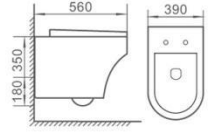

直冲式挂便器

Washdown wall-hung toilet
Size: 600x430x400mm
P-trap, 120mm Roughing-in

S-4026W

直冲式挂便器

Washdown wall-hung toilet
Size: 590x350x370mm
P-trap, 180mm Roughing-in

S-4027W

直冲式挂便器

Washdown wall-hung toilet
Size: 580x390x360mm
P-trap, 150mm Roughing-in

S-4028W

直冲式挂便器

Washdown wall-hung toilet
Size: 565x365x395mm
P-trap, 180mm Roughing-in

S-4030W

直冲式挂便器

Washdown wall-hung toilet
Size: 580x350x360mm
P-trap, 150mm Roughing-in

S-4088W

直冲式挂便器

Washdown wall-hung toilet
Size: 560x390x350mm
P-trap, 180mm Roughing-in

5001

艺术盆
尺寸Size:415x415x135mm
台上安装
Art basin
Above counter mouting

5002

艺术盆
尺寸Size:500x400x140mm
台上安装
Art basin
Above counter mouting

5003

艺术盆
尺寸Size:460x320x135mm
台上安装
Art basin
Above counter mouting

5004

艺术盆
尺寸Size:425x425x140mm
台上安装
Art basin
Above counter mouting

5005

艺术盆
尺寸Size:385x385x140mm
台上安装
Art basin
Above counter mouting

5006

艺术盆
尺寸Size:500x400x135mm
台上安装
Art basin
Above counter mouting