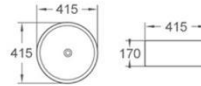

艺术盆
尺寸Size:600×400×155mm
台上安装

Art basin
Above counter mouting

5018

艺术盆
尺寸Size:415×415×170mm
台上安装

Art basin
Above counter mouting

5019

艺术盆
尺寸Size:400×330×145mm
台上安装

Art basin
Above counter mouting

5020

艺术盆
尺寸Size:460×460×155mm
台上安装

Art basin
Above counter mouting

5021

艺术盆
尺寸Size:400×400×155mm
台上安装

Art basin
Above counter mouting

5022

艺术盆
尺寸Size:600×400×150mm
台上安装