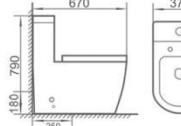

M-9046

直冲式连体坐便器

Washdown one-piece Toilet
Size: 720x380x870mm
S-trap, 250mm Roughing-in
P-trap, 180mm Roughing-in

M-9041

直冲式连体坐便器

Washdown one-piece Toilet
Size: 725x425x740mm
S-trap, 250/300mm Roughing-in
P-trap, 180mm Roughing-in

M-9044

直冲式连体坐便器

Washdown one-piece Toilet
Size: 730x390x790mm
S-trap, 250mm Roughing-in
P-trap, 180mm Roughing-in

M-9056

直冲式连体坐便器

Washdown one-piece Toilet
Size: 620x355x800mm
S-trap, 250mm Roughing-in
P-trap, 180mm Roughing-in

M-9057

直冲式连体坐便器

Washdown one-piece Toilet
Size: 670x370x790mm
S-trap, 250mm Roughing-in
P-trap, 180mm Roughing-in

M-9069

直冲式连体坐便器

Washdown one-piece Toilet
Size: 680x360x755mm
S-trap, 250mm Roughing-in
P-trap, 180mm Roughing-in