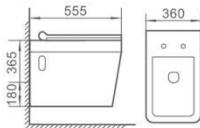

Size: 490x370x390mm

P-trap, 180mm Roughing-in

S-4089W

直冲式挂便器

Washdown wall-hung toilet

Size: 560x390x360mm

P-trap, 180mm Roughing-in

D-4846W

直冲式挂便器

Washdown wall-hung toilet

Size: 545x360x370mm

P-trap, 180mm Roughing-in

D-4848W

直冲式挂便器

Washdown wall-hung toilet

Size: 500x365x380mm

P-trap, 180mm Roughing-in

S-4850W

直冲式挂便器

Washdown wall-hung toilet

Size: 555x360x365mm

P-trap, 180mm Roughing-in

S-4851W

直冲式挂便器

Washdown wall-hung toilet

Size: 525x365x380mm

P-trap, 180mm Roughing-in

D-4852W

直冲式挂便器

Washdown wall-hung toilet

Size: 480x370x350mm

P-trap, 180mm Roughing-in