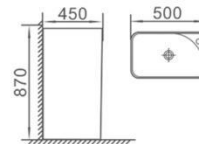

P-7818TC

立柱盆

Pedestal basin
Size: 710x580x910mm
Fixing to wall with back

P-7004L

连体立柱盆

Pedestal basin
Size: 410x410x835mm
Fixing to wall with back

P-7166

连体立柱盆
Pedestal basin
Size: 400x400x600mm
Fixing to wall with back

P-7030L

连体立柱盆
Pedestal basin
Size: 480x480x980mm
Fixing to wall with back

P-7026L

连体立柱盆
Pedestal basin
Size: 445x445x820mm
Fixing to wall with back

P-7162L

连体立柱盆
Pedestal basin
Size: 505x370x825mm
Fixing to wall with back

P-7163L

连体立柱盆
Pedestal basin
Size: 395x515x840mm
Fixing to wall with back

P-7164L

连体立柱盆
Pedestal basin
Size: 590x425x835mm
Fixing to wall with back

P-7165L

连体立柱盆
Pedestal basin
Size: 400x400x830mm
Fixing to wall with back

P-7172L

连体立柱盆
Pedestal basin
Size: 500x450x870mm
Fixing to wall with back

P-7020L

连体立柱盆
Pedestal basin
Size: 465x470x830mm
Fixing to wall with back

P-7060W

挂盆
Wal-hung basin
Size: 430x410x410mm
Fixing to wall with back