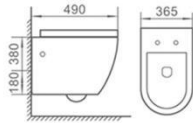

5020

艺术盆
尺寸Size:460×460×155mm
台上安装

Art basin
Above counter mouting

5021

艺术盆
尺寸Size:400×400×155mm
台上安装

Art basin
Above counter mouting

5022

艺术盆
尺寸Size:600×400×150mm
台上安装

Art basin
Above counter mouting

5023

艺术盆
尺寸Size:475×340×140mm
台上安装

Art basin
Above counter mouting

5024

艺术盆
尺寸Size:475×340×145mm
台上安装

Art basin
Above counter mouting

5025

艺术盆
尺寸Size:400×400×140mm
台上安装

Art basin
Above counter mouting

5026

艺术盆
尺寸Size:520×360×115mm
台上安装

Art basin
Above counter mouting

Rimless

D-4848WB

对冲式挂便器

Rimless wall-hung toilet

Size: 490x365x380mm

P-trap, 180mm Roughing-in

S-4028WB

直冲式挂便器

Washdown wall-hung toilet

Size: 565x365x395mm

S-trap, 180mm Roughing-in