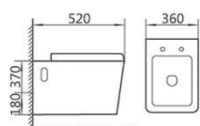

Washdown wall-hung toilet

Size: 525x365x380mm

P-trap, 180mm Roughing-in

D-4852W

直冲式挂便器

Washdown wall-hung toilet

Size: 480x370x350mm

P-trap, 180mm Roughing-in

D-4853W

对冲式挂便器

Rimless wall-hung toilet

Size: 510x350x370mm

P-trap, 180mm Roughing-in

D-4854W

直冲式挂便器

Washdown wall-hung toilet

Size: 520x360x370mm

P-trap, 180mm Roughing-in

D-4855W

直冲式挂便器

Washdown wall-hung toilet

Size: 520x370x360mm

P-trap, 180mm Roughing-in

S-4017W

直冲式挂便器

Washdown wall-hung toilet
Size: 600x430x400mm
P-trap, 120mm Roughing-in

S-4026W

直冲式挂便器

Washdown wall-hung toilet
Size: 590x350x370mm
P-trap, 180mm Roughing-in

S-4027W

直冲式挂便器

Washdown wall-hung toilet
Size: 580x390x360mm
P-trap, 150mm Roughing-in