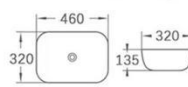

S-4028W

直冲式挂便器

Washdown wall-hung toilet
Size: 565x365x395mm
P-trap, 180mm Roughing-in

S-4030W

直冲式挂便器

Washdown wall-hung toilet
Size: 580x350x360mm
P-trap, 150mm Roughing-in

S-4088W

直冲式挂便器

Washdown wall-hung toilet
Size: 560x390x350mm
P-trap, 180mm Roughing-in

5001

艺术盆
尺寸Size:415x415x135mm
台上安装
Art basin
Above counter mouting

5002

艺术盆
尺寸Size:500x400x140mm
台上安装
Art basin
Above counter mouting

5003

艺术盆
尺寸Size:460x320x135mm
台上安装
Art basin
Above counter mouting

5004

艺术盆
尺寸Size:425x425x140mm
台上安装
Art basin
Above counter mouting

5005

艺术盆
尺寸Size:385x385x140mm
台上安装
Art basin
Above counter mouting

5006

艺术盆
尺寸Size:500x400x135mm
台上安装
Art basin
Above counter mouting