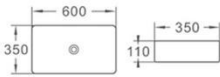

5011

艺术盆
尺寸Size:400×400×145mm
台上安装

Art basin
Above counter mouting

5012

艺术盆
尺寸Size:410×410×150mm
台上安装

Art basin
Above counter mouting

5014

艺术盆
尺寸Size:530×415×150mm
台上安装

Art basin
Above counter mouting

5015

艺术盆
尺寸Size:515×360×150mm
台上安装

Art basin
Above counter mouting

5016

艺术盆
尺寸Size:600×350×110mm
台上安装

Art basin
Above counter mouting

5017

艺术盆
尺寸Size:600×400×155mm
台上安装

Art basin
Above counter mouting

5018

艺术盆
尺寸Size:415×415×170mm
台上安装

Art basin
Above counter mouting

5019

艺术盆
尺寸Size:400×330×145mm
台上安装

Art basin
Above counter mouting