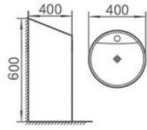

M-9061

直冲式连体坐便器

Washdown one-piece Toilet
Size: 660x350x760mm
S-trap, 250mm Roughing-in
P-trap, 180mm Roughing-in

M-9818TC

直冲式分体坐便器

Washdown two-piece Toilet
Size: 730x430x920mm
S-trap, 250mm Roughing-in
P-trap, 180mm Roughing-in

P-7818TC

立柱盆

Pedestal basin
Size: 710x580x910mm
Fixing to wall with back

P-7004L

连体立柱盆

Pedestal basin
Size: 410x410x835mm
Fixing to wall with back

P-7166

连体立柱盆
Pedestal basin
Size: 400x400x600mm
Fixing to wall with back

P-7030L

连体立柱盆
Pedestal basin
Size: 480x480x980mm
Fixing to wall with back

P-7026L

连体立柱盆
Pedestal basin
Size: 445x445x820mm
Fixing to wall with back

P-7162L

连体立柱盆
Pedestal basin
Size: 505x370x825mm
Fixing to wall with back

P-7163L

连体立柱盆
Pedestal basin
Size: 395x515x840mm
Fixing to wall with back

P-7164L

连体立柱盆
Pedestal basin
Size: 590x425x835mm
Fixing to wall with back

P-7165L

连体立柱盆
Pedestal basin
Size: 400x400x830mm
Fixing to wall with back